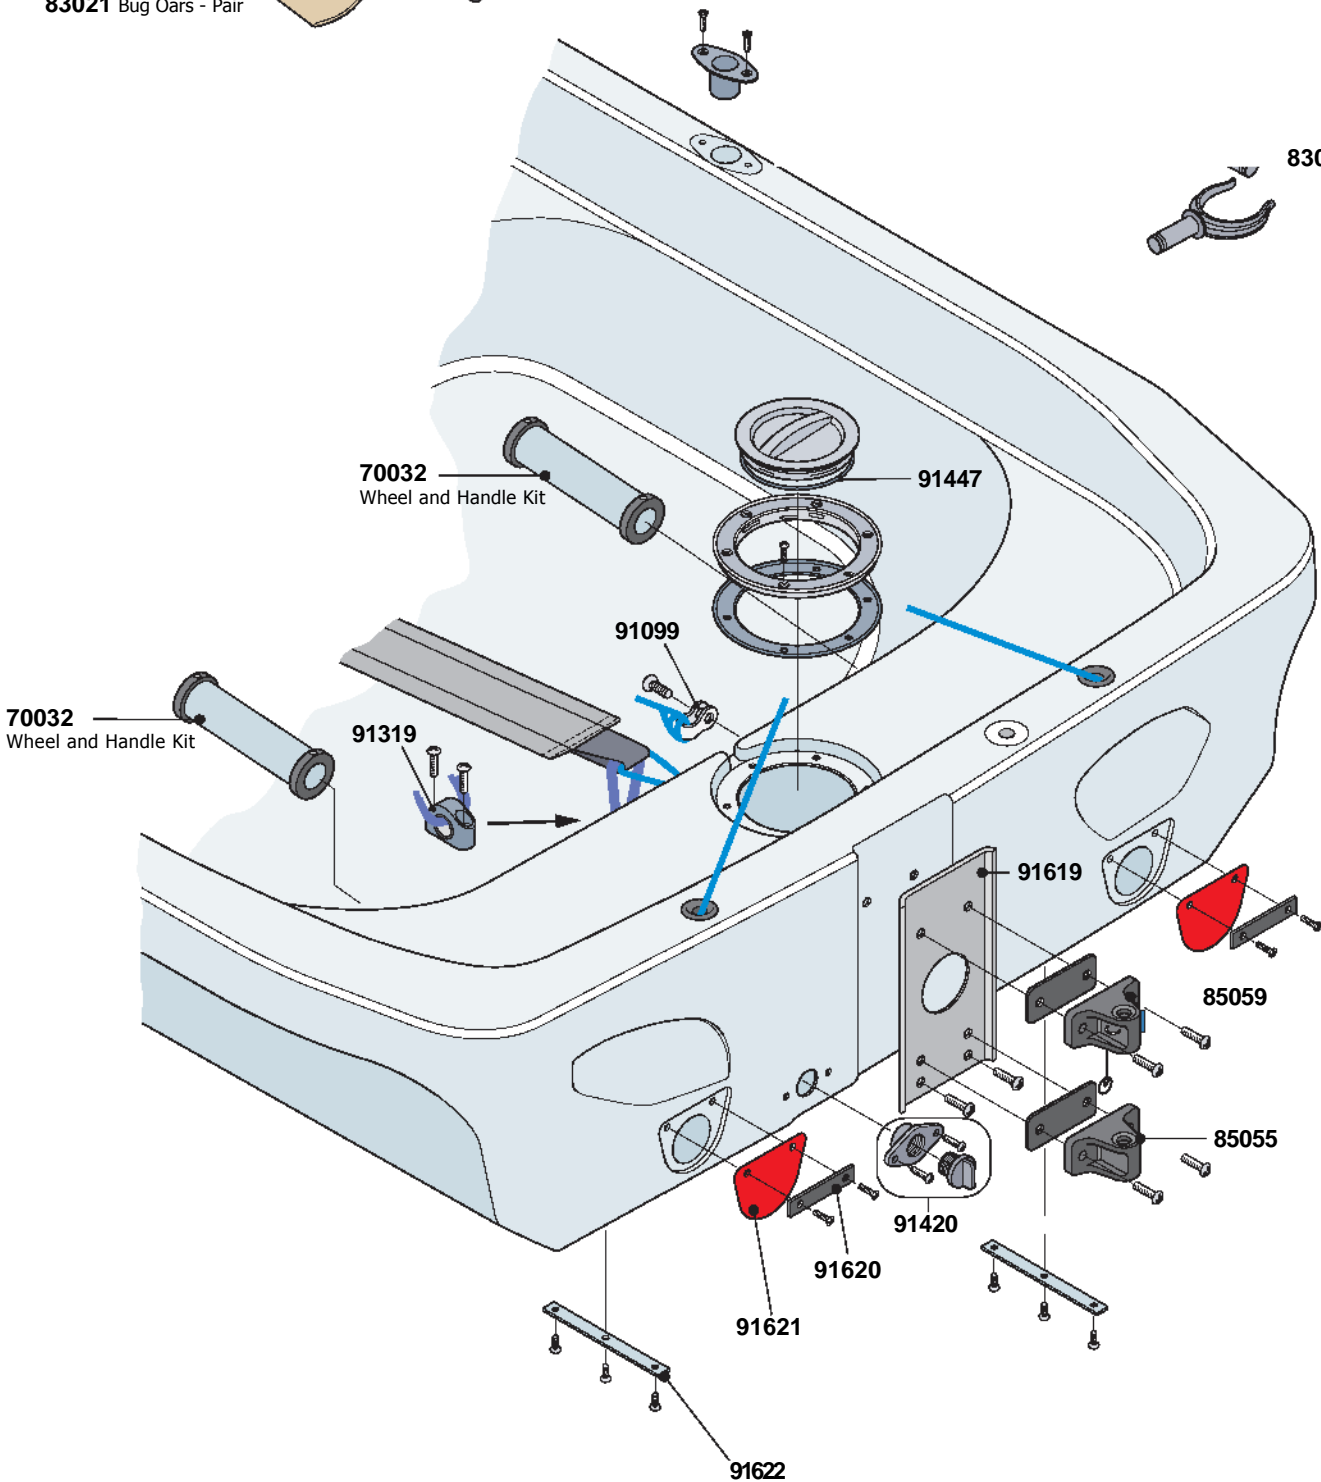

Bug Hull and Deck Fittings

Bug Hull and Deck Fittings

83021 Bug Oars - Pair

83019 Oarlocks

Bug Race Accessories

- 95102 Bug Race Sail - Lotus
Not Pictured:
- 95100 Bug Race Sail - Blaze
- 95104 Bug Rec Sail - Red Craze
- 95105 Bug Rec Sail - Yellow Zest

Bug Rudder Assembly

Bug Technical Information

Hull Weight	101 lbs	46 kg
LOA	8.5 ft	2.6 m
Beam	4.3 ft	1.3 m
Draft	2.6 ft	0.8 m
Recreational Sail Area	32.3 sq ft	3.8 m sq
Race Sail Area	40.9 sq ft	5.3 m sq

Bug Line Package

Description	Diameter (in)	Diameter (mm)	Type	Length	Quantity
Center Hiking Strap Shockcord	1/8 in	3.5mm	shockcord		1.5 ft
Cunningham	5/32 in	4mm	prestretch	5 ft	1
Hiking Strap Lifter	5/32 in	4mm	prestretch	2 ft	1
Mainsheet	5/16 in	8mm	America's Cup	30 ft	1
Mainsheet Bridle	3/16 in	5mm	prestretch	2.5 ft	1
Outhaul	5/32 in	4mm	prestretch	11 ft	1
outhaul Shockcord	1/8 in	3.5mm	shockcord	3.5 ft	1
Painter	3/15 in	5mm	prestretch	7 ft	1
Side Hiking Strap Shockcord	1/8 in	3.5mm	shockcord	3.5 ft	1
Vang Primary	5/32 in	4mm	prestretch	4.5 ft	1
Vang Secondary (Race)	5/32 in	4mm	prestretch	2.5 ft	1

Part #	Description	2010 Retail	UOM
Sails			
95100	SAIL, BUG, RACE, BLAZE	333.00	EA
95102	SAIL, BUG, RACE, LOTUS	333.00	EA
95104	SAIL, BUG, REC, RED CRAZE	231.00	EA
95105	SAIL, BUG, REC, YELLOW ZEST	231.50	EA
Spars			
89003	MAST, BUG, LOWER	104.00	EA
89010	MAST, BUG, UPPER, STANDARD	56.00	EA
89033	MAST, BUG, UPPER, POWER CURVE	106.00	EA
89400	BOOM, BUG	148.50	EA
90408	BASE UNIT, VANG, BUG	50.00	EA
90409	BLOCK, VANG, UPPER, BUG	14.60	EA
90425	BOOM END, BUG, I/B	36.00	EA
90450	COLLAR, MAST, BUG	23.00	EA
90488	GOOSENECK, BUG	15.10	EA
90736	MAST HEEL, BUG	7.00	EA
90737	STRAP, WEBBING, BOOM, BUG	7.00	EA
90738	STRAP, WEBBING, VANG, BUG	7.00	EA
90739	LOOP, CLEW, BUG	10.00	EA
90740	BOOM END, OUTBOARD, BUG	8.00	EA
90741	END PLUG, BUG UPPER	7.00	EA
9 1 3 0 8	FAIRLEAD, BLUE	3.35	EA
91349	BLOCK, SINGLE, 20MM, HOLT	11.65	EA
91478	CLEAT, CLAM, MICRO WITH BECKET	6.30	EA
91497	EYEPLATE ASSEMBLY, L2K	14.00	EA