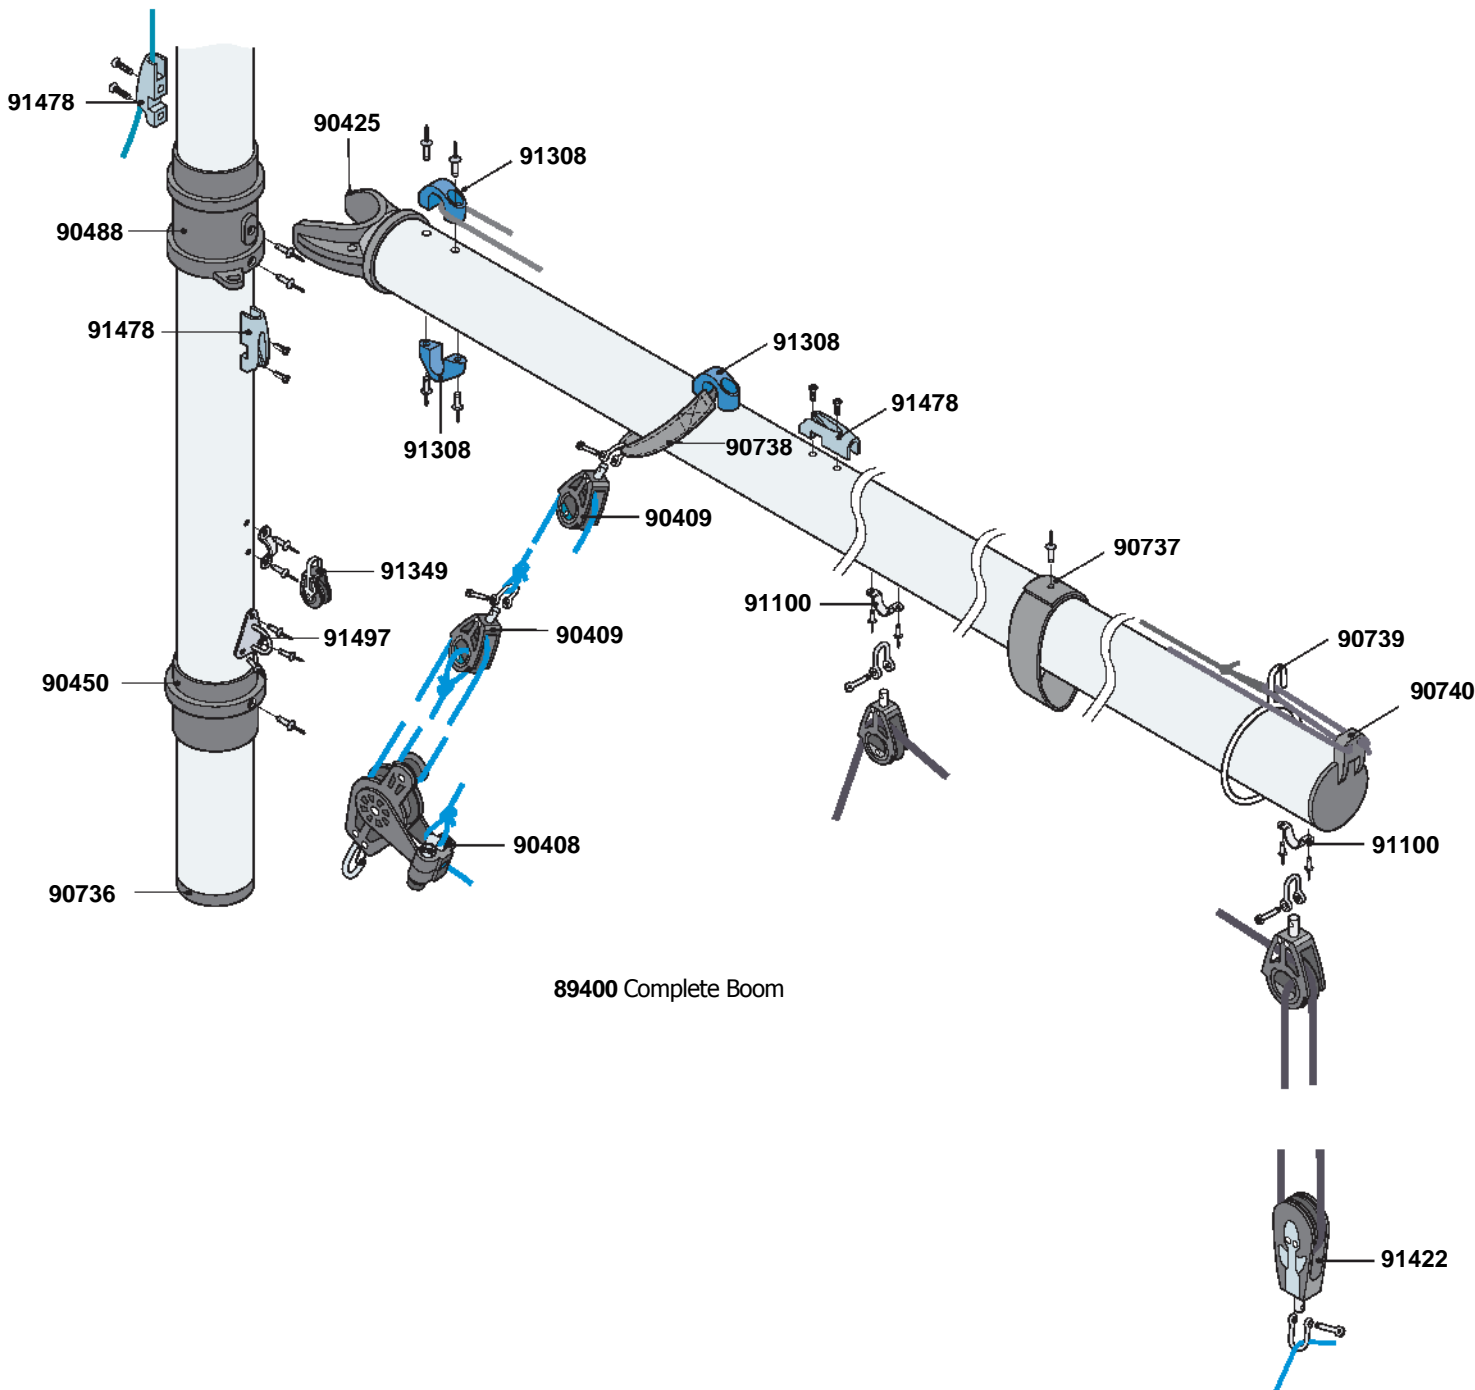

Bug Hull and Deck Fittings

Bug Hull and Deck Fittings

83021 Bug Oars - Pair

83019 Oarlocks

Bug Race Accessories

- 95102 Bug Race Sail - Lotus
Not Pictured:
- 95100 Bug Race Sail - Blaze
- 95104 Bug Rec Sail - Red Craze
- 95105 Bug Rec Sail - Yellow Zest

Bug Rudder Assembly

Bug Technical Information

Hull Weight	101 lbs	46 kg
LOA	8.5 ft	2.6 m
Beam	4.3 ft	1.3 m
Draft	2.6 ft	0.8 m
Recreational Sail Area	32.3 sq ft	3.8 m sq
Race Sail Area	40.9 sq ft	5.3 m sq

Bug Line Package

Description	Diameter (in)	Diameter (mm)	Type	Length	Quantity
Center Hiking Strap Shockcord	1/8 in	3.5mm	shockcord		1.5 ft
Cunningham	5/32 in	4mm	prestretch	5 ft	1
Hiking Strap Lifter	5/32 in	4mm	prestretch	2 ft	1
Mainsheet	5/16 in	8mm	America's Cup	30 ft	1
Mainsheet Bridle	3/16 in	5mm	prestretch	2.5 ft	1
Outhaul	5/32 in	4mm	prestretch	11 ft	1
outhaul Shockcord	1/8 in	3.5mm	shockcord	3.5 ft	1
Painter	3/15 in	5mm	prestretch	7 ft	1
Side Hiking Strap Shockcord	1/8 in	3.5mm	shockcord	3.5 ft	1
Vang Primary	5/32 in	4mm	prestretch	4.5 ft	1
Vang Secondary (Race)	5/32 in	4mm	prestretch	2.5 ft	1

Part #	Description	2010 Retail	UOM
Sails			
95100	SAIL, BUG, RACE, BLAZE	333.00	EA
95102	SAIL, BUG, RACE, LOTUS	333.00	EA
95104	SAIL, BUG, REC, RED CRAZE	231.00	EA
95105	SAIL, BUG, REC, YELLOW ZEST	231.50	EA
Spars			
89003	MAST, BUG, LOWER	104.00	EA
89010	MAST, BUG, UPPER, STANDARD	56.00	EA
89033	MAST, BUG, UPPER, POWER CURVE	106.00	EA
89400	BOOM, BUG	148.50	EA
90408	BASE UNIT, VANG, BUG	50.00	EA
90409	BLOCK, VANG, UPPER, BUG	14.60	EA
90425	BOOM END, BUG, I/B	36.00	EA
90450	COLLAR, MAST, BUG	23.00	EA
90488	GOOSENECK, BUG	15.10	EA
90736	MAST HEEL, BUG	7.00	EA
90737	STRAP, WEBBING, BOOM, BUG	7.00	EA
90738	STRAP, WEBBING, VANG, BUG	7.00	EA
90739	LOOP, CLEW, BUG	10.00	EA
90740	BOOM END, OUTBOARD, BUG	8.00	EA
90741	END PLUG, BUG UPPER	7.00	EA
9 1 3 0 8	FAIRLEAD, BLUE	3.35	EA
91349	BLOCK, SINGLE, 20MM, HOLT	11.65	EA
91478	CLEAT, CLAM, MICRO WITH BECKET	6.30	EA
91497	EYEPLATE ASSEMBLY, L2K	14.00	EA