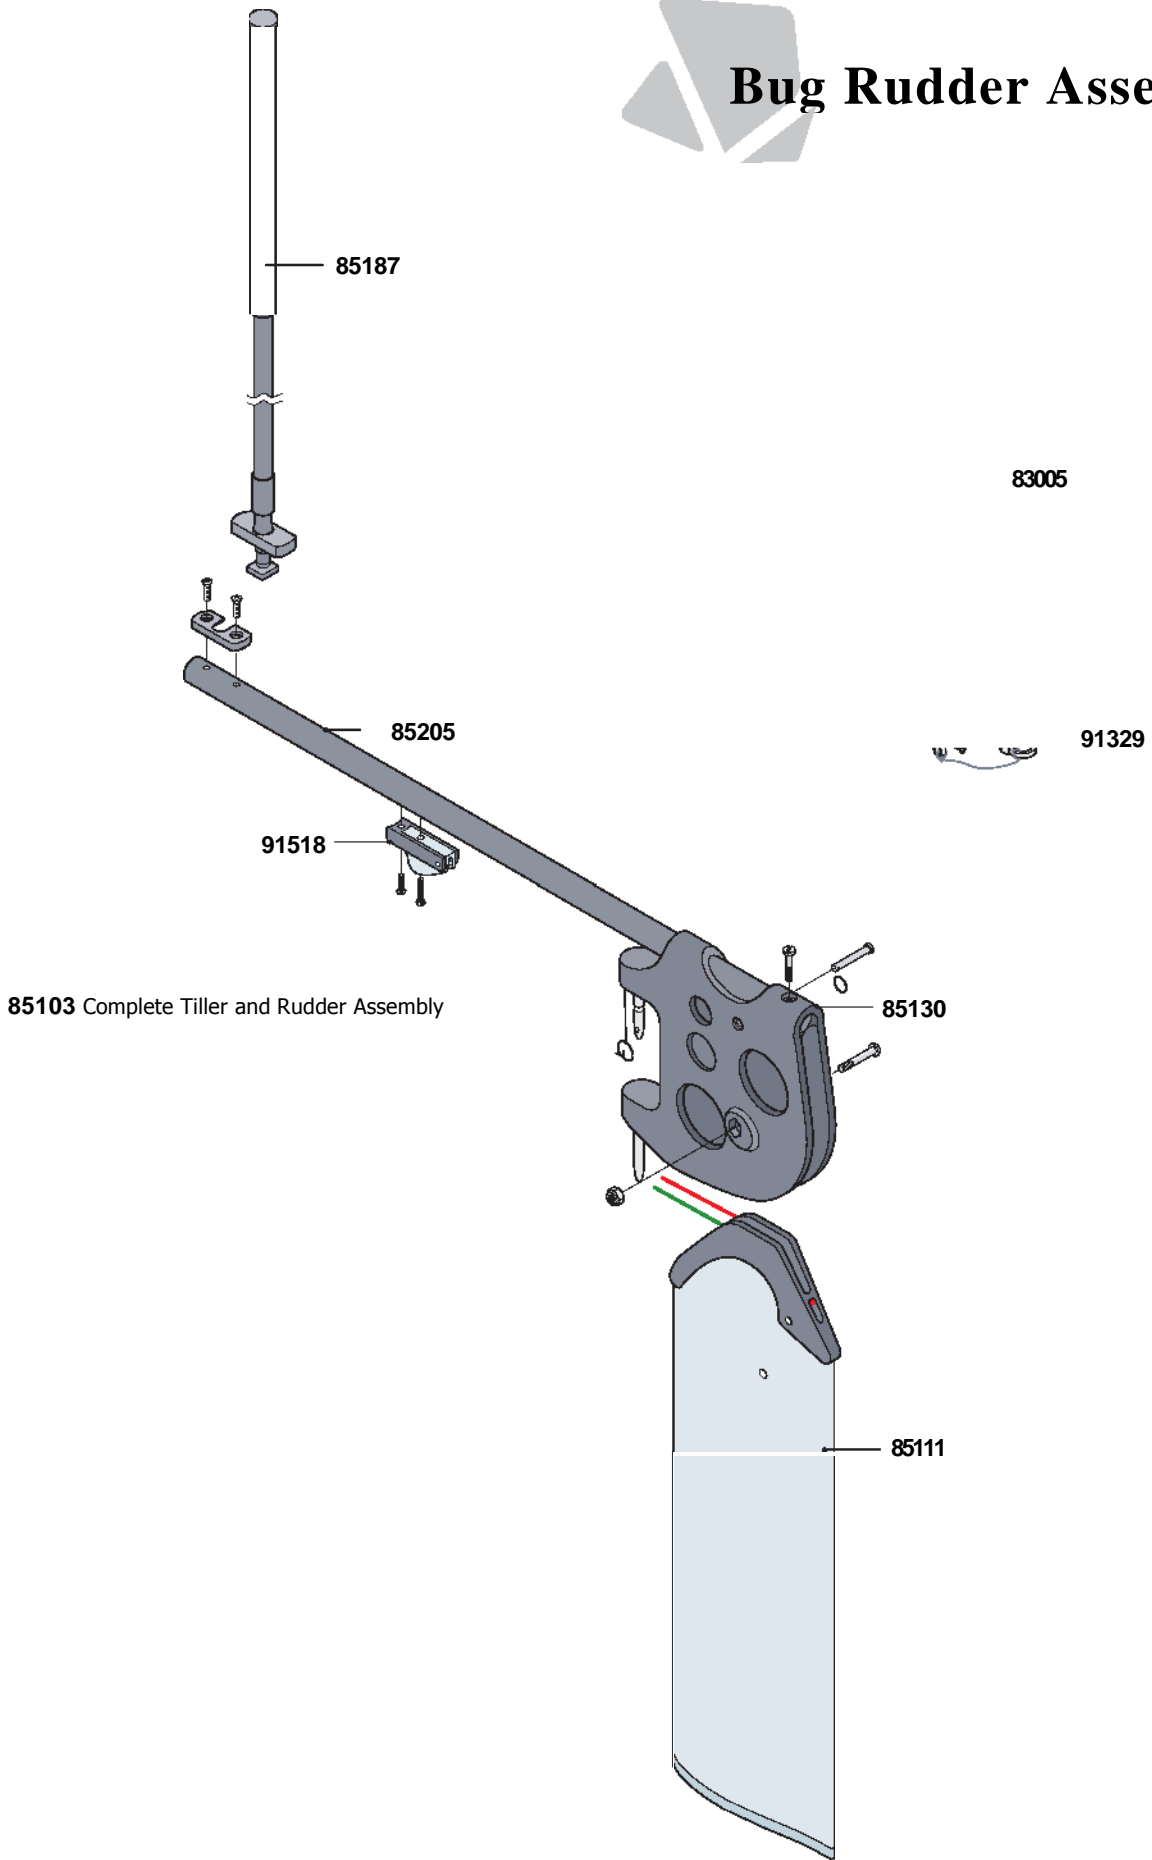

Bug Hull and Deck Fittings

Bug Hull and Deck Fittings

83021 Bug Oars - Pair

83019 Oarlocks

Bug Race Accessories

- 95102 Bug Race Sail - Lotus
Not Pictured:
- 95100 Bug Race Sail - Blaze
- 95104 Bug Rec Sail - Red Craze
- 95105 Bug Rec Sail - Yellow Zest

Bug Rudder Assembly

Bug Technical Information

Hull Weight	101 lbs	46 kg
LOA	8.5 ft	2.6 m
Beam	4.3 ft	1.3 m
Draft	2.6 ft	0.8 m
Recreational Sail Area	32.3 sq ft	3.8 m sq
Race Sail Area	40.9 sq ft	5.3 m sq

Bug Line Package

Description	Diameter (in)	Diameter (mm)	Type	Length	Quantity
Center Hiking Strap Shockcord	1/8 in	3.5mm	shockcord		1.5 ft
Cunningham	5/32 in	4mm	prestretch	5 ft	1
Hiking Strap Lifter	5/32 in	4mm	prestretch	2 ft	1
Mainsheet	5/16 in	8mm	America's Cup	30 ft	1
Mainsheet Bridle	3/16 in	5mm	prestretch	2.5 ft	1
Outhaul	5/32 in	4mm	prestretch	11 ft	1
outhaul Shockcord	1/8 in	3.5mm	shockcord	3.5 ft	1
Painter	3/15 in	5mm	prestretch	7 ft	1
Side Hiking Strap Shockcord	1/8 in	3.5mm	shockcord	3.5 ft	1
Vang Primary	5/32 in	4mm	prestretch	4.5 ft	1
Vang Secondary (Race)	5/32 in	4mm	prestretch	2.5 ft	1

Part #	Description	2010 Retail	UOM
Sails			
95100	SAIL, BUG, RACE, BLAZE	333.00	EA
95102	SAIL, BUG, RACE, LOTUS	333.00	EA
95104	SAIL, BUG, REC, RED CRAZE	231.00	EA
95105	SAIL, BUG, REC, YELLOW ZEST	231.50	EA
Spars			
89003	MAST, BUG, LOWER	104.00	EA
89010	MAST, BUG, UPPER, STANDARD	56.00	EA
89033	MAST, BUG, UPPER, POWER CURVE	106.00	EA
89400	BOOM, BUG	148.50	EA
90408	BASE UNIT, VANG, BUG	50.00	EA
90409	BLOCK, VANG, UPPER, BUG	14.60	EA
90425	BOOM END, BUG, I/B	36.00	EA
90450	COLLAR, MAST, BUG	23.00	EA
90488	GOOSENECK, BUG	15.10	EA
90736	MAST HEEL, BUG	7.00	EA
90737	STRAP, WEBBING, BOOM, BUG	7.00	EA
90738	STRAP, WEBBING, VANG, BUG	7.00	EA
90739	LOOP, CLEW, BUG	10.00	EA
90740	BOOM END, OUTBOARD, BUG	8.00	EA
90741	END PLUG, BUG UPPER	7.00	EA
9 1 3 0 8	FAIRLEAD, BLUE	3.35	EA
91349	BLOCK, SINGLE, 20MM, HOLT	11.65	EA
91478	CLEAT, CLAM, MICRO WITH BECKET	6.30	EA
91497	EYEPLATE ASSEMBLY, L2K	14.00	EA