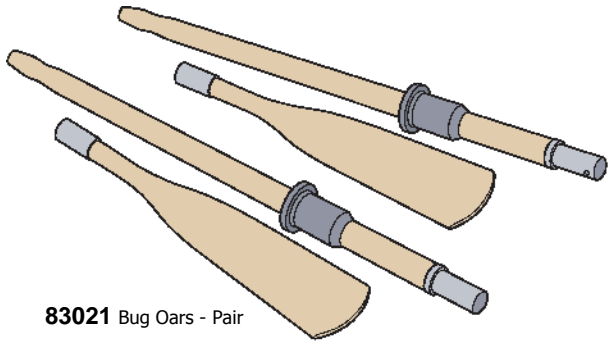

Bug Hull and Deck Fittings

Bug Hull and Deck Fittings

83021 Bug Oars - Pair

83019 Oarlocks

Bug Race Accessories

- 95102 Bug Race Sail - Lotus
Not Pictured:
- 95100 Bug Race Sail - Blaze
- 95104 Bug Rec Sail - Red Craze
- 95105 Bug Rec Sail - Yellow Zest

Bug Rudder Assembly

Bug Technical Information

Hull Weight	101 lbs	46 kg
LOA	8.5 ft	2.6 m
Beam	4.3 ft	1.3 m
Draft	2.6 ft	0.8 m
Recreational Sail Area	32.3 sq ft	3.8 m sq
Race Sail Area	40.9 sq ft	5.3 m sq

Bug Line Package

Description	Diameter (in)	Diameter (mm)	Type	Length	Quantity
Center Hiking Strap Shockcord	1/8 in	3.5mm	shockcord		1.5 ft
Cunningham	5/32 in	4mm	prestretch	5 ft	1
Hiking Strap Lifter	5/32 in	4mm	prestretch	2 ft	1
Mainsheet	5/16 in	8mm	America's Cup	30 ft	1
Mainsheet Bridle	3/16 in	5mm	prestretch	2.5 ft	1
Outhaul	5/32 in	4mm	prestretch	11 ft	1
outhaul Shockcord	1/8 in	3.5mm	shockcord	3.5 ft	1
Painter	3/15 in	5mm	prestretch	7 ft	1
Side Hiking Strap Shockcord	1/8 in	3.5mm	shockcord	3.5 ft	1
Vang Primary	5/32 in	4mm	prestretch	4.5 ft	1
Vang Secondary (Race)	5/32 in	4mm	prestretch	2.5 ft	1

Part #	Description	2010 Retail	UOM
Sails			
95100	SAIL, BUG, RACE, BLAZE	333.00	EA
95102	SAIL, BUG, RACE, LOTUS	333.00	EA
95104	SAIL, BUG, REC, RED CRAZE	231.00	EA
95105	SAIL, BUG, REC, YELLOW ZEST	231.50	EA
Spars			
89003	MAST, BUG, LOWER	104.00	EA
89010	MAST, BUG, UPPER, STANDARD	56.00	EA
89033	MAST, BUG, UPPER, POWER CURVE	106.00	EA
89400	BOOM, BUG	148.50	EA
90408	BASE UNIT, VANG, BUG	50.00	EA
90409	BLOCK, VANG, UPPER, BUG	14.60	EA
90425	BOOM END, BUG, I/B	36.00	EA
90450	COLLAR, MAST, BUG	23.00	EA
90488	GOOSENECK, BUG	15.10	EA
90736	MAST HEEL, BUG	7.00	EA
90737	STRAP, WEBBING, BOOM, BUG	7.00	EA
90738	STRAP, WEBBING, VANG, BUG	7.00	EA
90739	LOOP, CLEW, BUG	10.00	EA
90740	BOOM END, OUTBOARD, BUG	8.00	EA
90741	END PLUG, BUG UPPER	7.00	EA
9 1 3 0 8	FAIRLEAD, BLUE	3.35	EA
91349	BLOCK, SINGLE, 20MM, HOLT	11.65	EA
91478	CLEAT, CLAM, MICRO WITH BECKET	6.30	EA
91497	EYEPLATE ASSEMBLY, L2K	14.00	EA