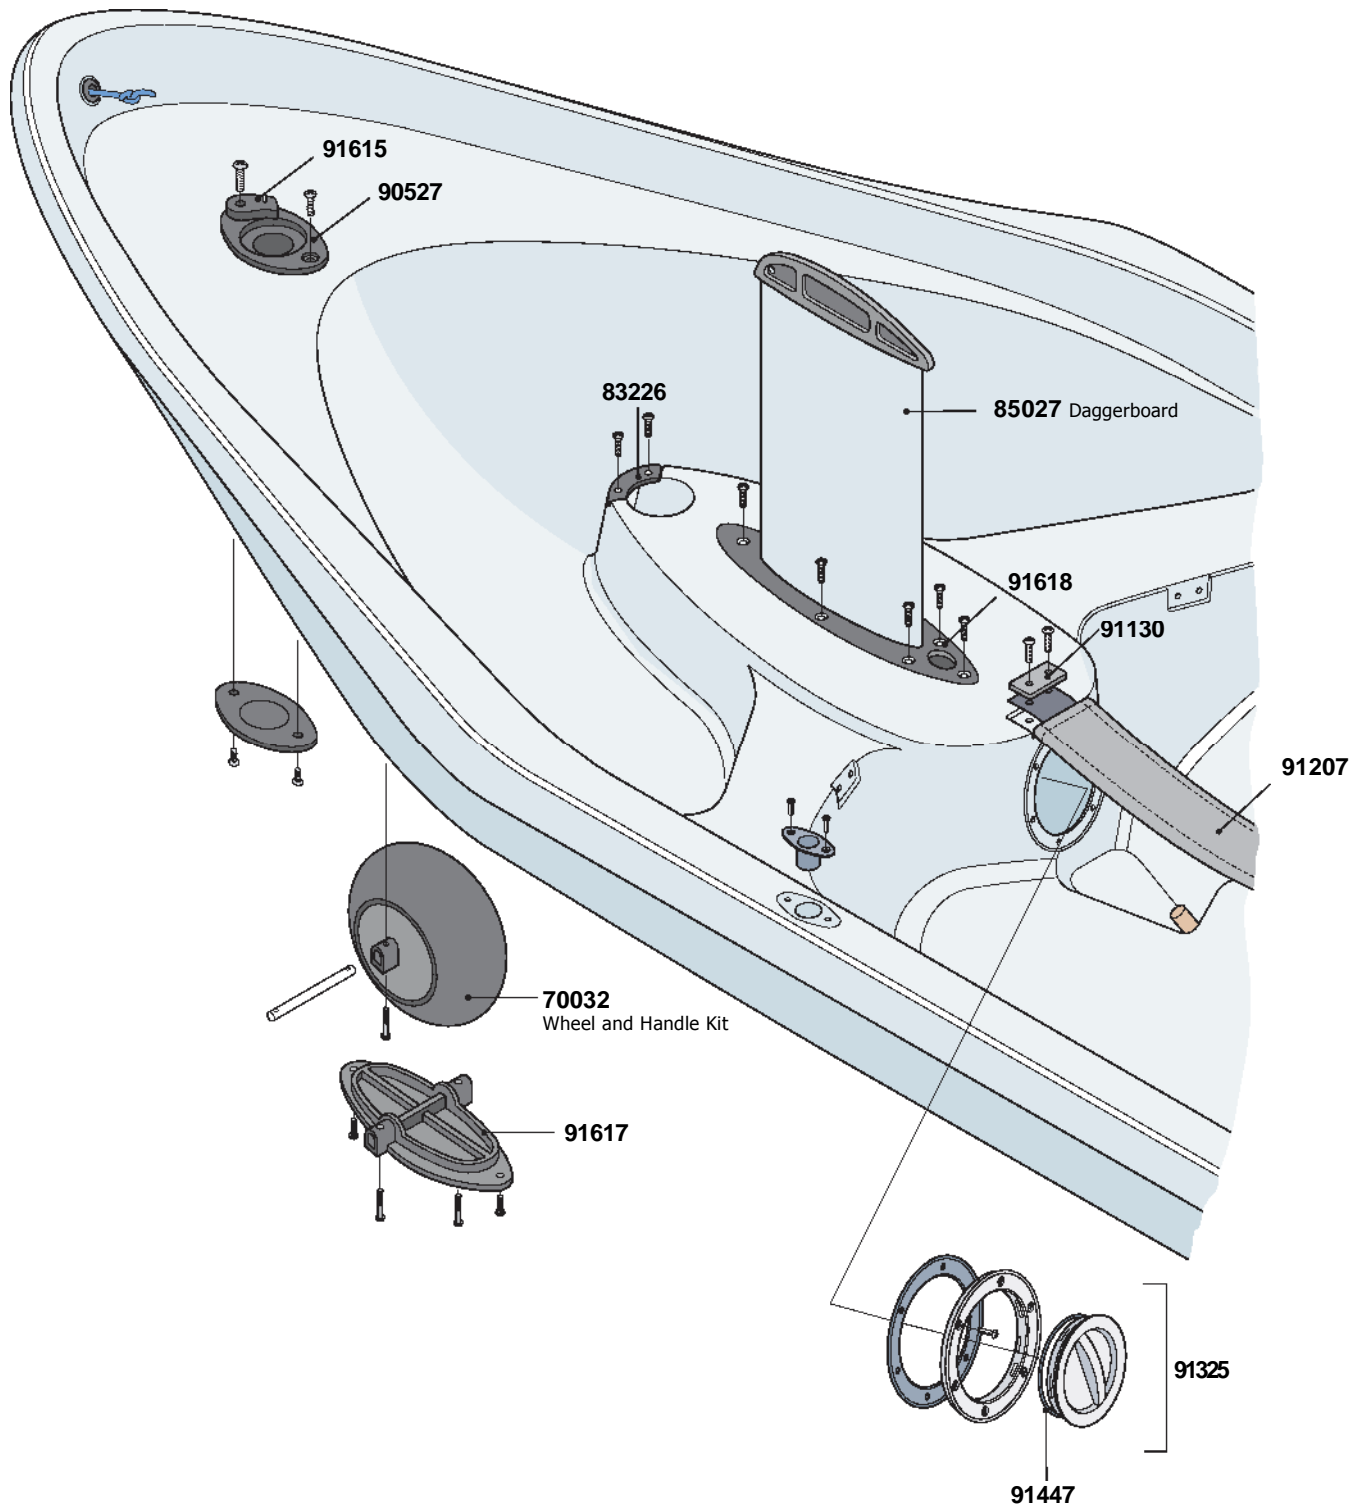

Bug Hull and Deck Fittings

Bug Hull and Deck Fittings

83021 Bug Oars - Pair

83019 Oarlocks

Bug Race Accessories

- 95102 Bug Race Sail - Lotus
Not Pictured:
- 95100 Bug Race Sail - Blaze
- 95104 Bug Rec Sail - Red Craze
- 95105 Bug Rec Sail - Yellow Zest

Bug Rudder Assembly

Bug Technical Information

Hull Weight	101 lbs	46 kg
LOA	8.5 ft	2.6 m
Beam	4.3 ft	1.3 m
Draft	2.6 ft	0.8 m
Recreational Sail Area	32.3 sq ft	3.8 m sq
Race Sail Area	40.9 sq ft	5.3 m sq

Bug Line Package

Description	Diameter (in)	Diameter (mm)	Type	Length	Quantity
Center Hiking Strap Shockcord	1/8 in	3.5mm	shockcord		1.5 ft
Cunningham	5/32 in	4mm	prestretch	5 ft	1
Hiking Strap Lifter	5/32 in	4mm	prestretch	2 ft	1
Mainsheet	5/16 in	8mm	America's Cup	30 ft	1
Mainsheet Bridle	3/16 in	5mm	prestretch	2.5 ft	1
Outhaul	5/32 in	4mm	prestretch	11 ft	1
outhaul Shockcord	1/8 in	3.5mm	shockcord	3.5 ft	1
Painter	3/15 in	5mm	prestretch	7 ft	1
Side Hiking Strap Shockcord	1/8 in	3.5mm	shockcord	3.5 ft	1
Vang Primary	5/32 in	4mm	prestretch	4.5 ft	1
Vang Secondary (Race)	5/32 in	4mm	prestretch	2.5 ft	1

Part #	Description	2010 Retail	UOM
Sails			
95100	SAIL, BUG, RACE, BLAZE	333.00	EA
95102	SAIL, BUG, RACE, LOTUS	333.00	EA
95104	SAIL, BUG, REC, RED CRAZE	231.00	EA
95105	SAIL, BUG, REC, YELLOW ZEST	231.50	EA
Spars			
89003	MAST, BUG, LOWER	104.00	EA
89010	MAST, BUG, UPPER, STANDARD	56.00	EA
89033	MAST, BUG, UPPER, POWER CURVE	106.00	EA
89400	BOOM, BUG	148.50	EA
90408	BASE UNIT, VANG, BUG	50.00	EA
90409	BLOCK, VANG, UPPER, BUG	14.60	EA
90425	BOOM END, BUG, I/B	36.00	EA
90450	COLLAR, MAST, BUG	23.00	EA
90488	GOOSENECK, BUG	15.10	EA
90736	MAST HEEL, BUG	7.00	EA
90737	STRAP, WEBBING, BOOM, BUG	7.00	EA
90738	STRAP, WEBBING, VANG, BUG	7.00	EA
90739	LOOP, CLEW, BUG	10.00	EA
90740	BOOM END, OUTBOARD, BUG	8.00	EA
90741	END PLUG, BUG UPPER	7.00	EA
9 1 3 0 8	FAIRLEAD, BLUE	3.35	EA
91349	BLOCK, SINGLE, 20MM, HOLT	11.65	EA
91478	CLEAT, CLAM, MICRO WITH BECKET	6.30	EA
91497	EYEPLATE ASSEMBLY, L2K	14.00	EA