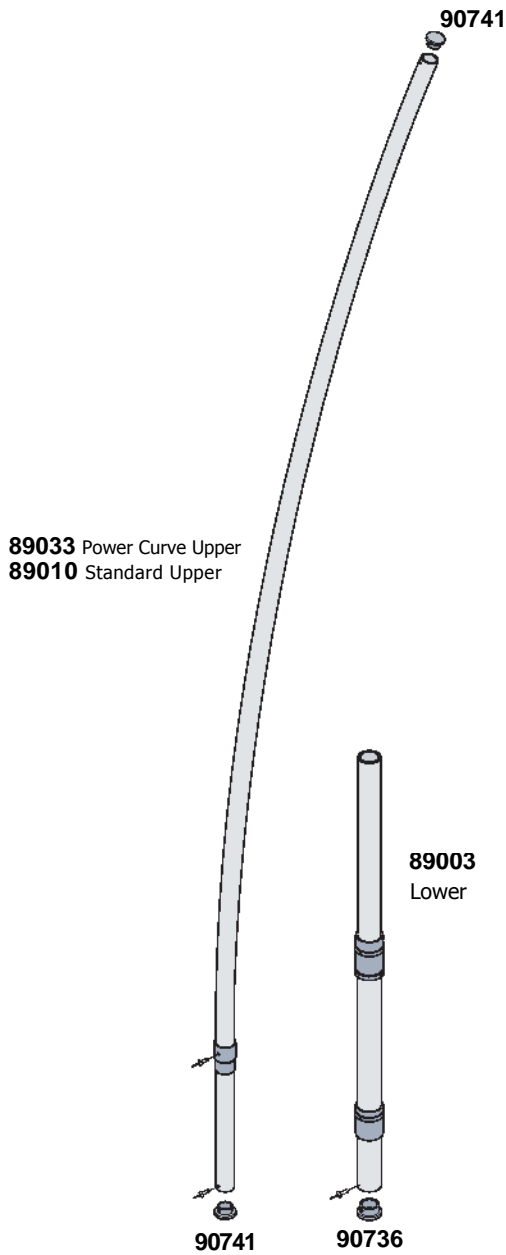

Bug Hull and Deck Fittings

Bug Hull and Deck Fittings

83021 Bug Oars - Pair

83019 Oarlocks

Bug Race Accessories

- 95102 Bug Race Sail - Lotus
Not Pictured:
- 95100 Bug Race Sail - Blaze
- 95104 Bug Rec Sail - Red Craze
- 95105 Bug Rec Sail - Yellow Zest

Bug Rudder Assembly

Bug Technical Information

Hull Weight	101 lbs	46 kg
LOA	8.5 ft	2.6 m
Beam	4.3 ft	1.3 m
Draft	2.6 ft	0.8 m
Recreational Sail Area	32.3 sq ft	3.8 m sq
Race Sail Area	40.9 sq ft	5.3 m sq

Bug Line Package

Description	Diameter (in)	Diameter (mm)	Type	Length	Quantity
Center Hiking Strap Shockcord	1/8 in	3.5mm	shockcord		1.5 ft
Cunningham	5/32 in	4mm	prestretch	5 ft	1
Hiking Strap Lifter	5/32 in	4mm	prestretch	2 ft	1
Mainsheet	5/16 in	8mm	America's Cup	30 ft	1
Mainsheet Bridle	3/16 in	5mm	prestretch	2.5 ft	1
Outhaul	5/32 in	4mm	prestretch	11 ft	1
outhaul Shockcord	1/8 in	3.5mm	shockcord	3.5 ft	1
Painter	3/15 in	5mm	prestretch	7 ft	1
Side Hiking Strap Shockcord	1/8 in	3.5mm	shockcord	3.5 ft	1
Vang Primary	5/32 in	4mm	prestretch	4.5 ft	1
Vang Secondary (Race)	5/32 in	4mm	prestretch	2.5 ft	1

Part #	Description	2010 Retail	UOM
Sails			
95100	SAIL, BUG, RACE, BLAZE	333.00	EA
95102	SAIL, BUG, RACE, LOTUS	333.00	EA
95104	SAIL, BUG, REC, RED CRAZE	231.00	EA
95105	SAIL, BUG, REC, YELLOW ZEST	231.50	EA
Spars			
89003	MAST, BUG, LOWER	104.00	EA
89010	MAST, BUG, UPPER, STANDARD	56.00	EA
89033	MAST, BUG, UPPER, POWER CURVE	106.00	EA
89400	BOOM, BUG	148.50	EA
90408	BASE UNIT, VANG, BUG	50.00	EA
90409	BLOCK, VANG, UPPER, BUG	14.60	EA
90425	BOOM END, BUG, I/B	36.00	EA
90450	COLLAR, MAST, BUG	23.00	EA
90488	GOOSENECK, BUG	15.10	EA
90736	MAST HEEL, BUG	7.00	EA
90737	STRAP, WEBBING, BOOM, BUG	7.00	EA
90738	STRAP, WEBBING, VANG, BUG	7.00	EA
90739	LOOP, CLEW, BUG	10.00	EA
90740	BOOM END, OUTBOARD, BUG	8.00	EA
90741	END PLUG, BUG UPPER	7.00	EA
9 1 3 0 8	FAIRLEAD, BLUE	3.35	EA
91349	BLOCK, SINGLE, 20MM, HOLT	11.65	EA
91478	CLEAT, CLAM, MICRO WITH BECKET	6.30	EA
91497	EYEPLATE ASSEMBLY, L2K	14.00	EA