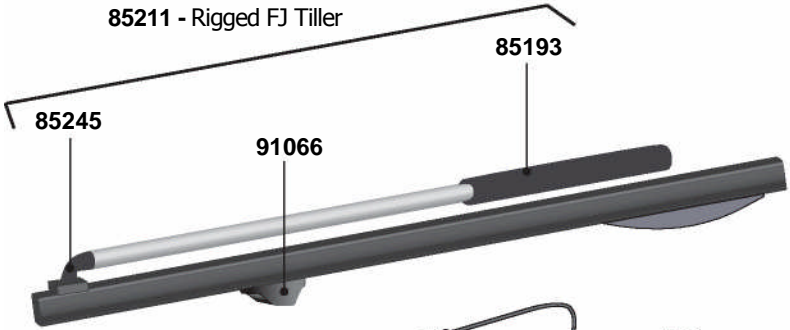

18600 Mast, Cal Style, SCV, Rigged

90018 Spreaders (pair)
90016 Spreader Tips(1)

1/4" x 3/4" pin and ring
90583

18650 Boom Rigged

90605 Complete Vang

91330
91203
90406

Spinnaker
91211
91213
91339

FJ Collegiate Style Spars

90510 Complete Hounds Assembly

90490 Complete Gooseneck

18650 Boom Riqged

18601 Mast, FJ, SCV, Rigged with running and standing rigging
89039 Mast, FJ, SCV, Unrigged
18600 Mast, FJ, SCV, Cal Style, Rigged without spinnaker gear

FJ Blades

85211 - Rigged FJ Tiller

85245

91066

85193

85076

85091

85238