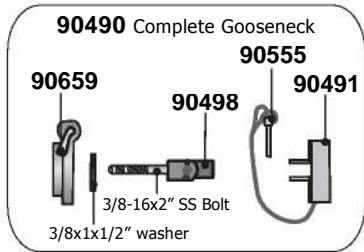

90490 Complete Gooseneck

18650 Boom Riqged