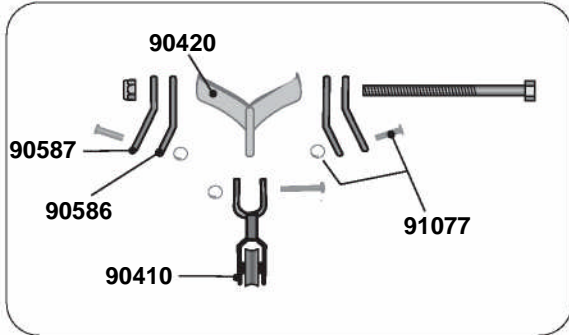

18600 Mast, Cal Style, SCV, Rigged

90018 Spreaders (pair)
90016 Spreader Tips(1)

1/4" x 3/4" pin and ring
90583

18650 Boom Rigged

90605 Complete Vang

91330
91203
90406

Spinnaker
91211
91213
91339

FJ Collegiate Style Spars

90510 Complete Hounds Assembly

90490 Complete Gooseneck

18650 Boom Riqged

18601 Mast, FJ, SCV, Rigged with running and standing rigging
89039 Mast, FJ, SCV, Unrigged
18600 Mast, FJ, SCV, Cal Style, Rigged without spinnaker gear