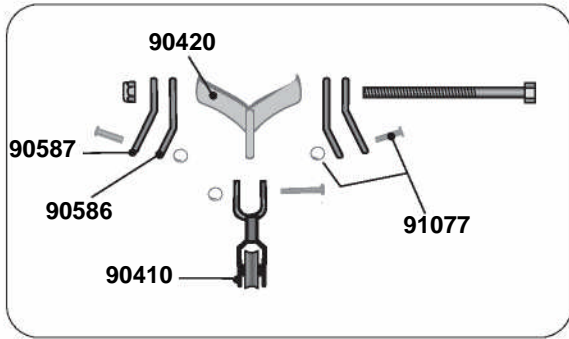

FJ Hull and Deck

Drain Plugs

- 91090 Grey, Holt Allen
- 91085 Black, Beckson, CURRENT
- 91086 Black, RWO
- 91088 White, Bayonette

FJ Cal Style Spars

90510 Complete Hounds Assembly

18602 Mast, Cal Style, JRV, Rigged with spinnaker gear

18600 Mast, Cal Style, SCV, Rigged

90018 Spreaders (pair)
90016 Spreader Tips(1)

1/4" x 3/4" pin and ring
90583

18650 Boom Rigged

90605 Complete Vang

91330
91203
90406

Spinnaker
91211
91213
91339

FJ Collegiate Style Spars