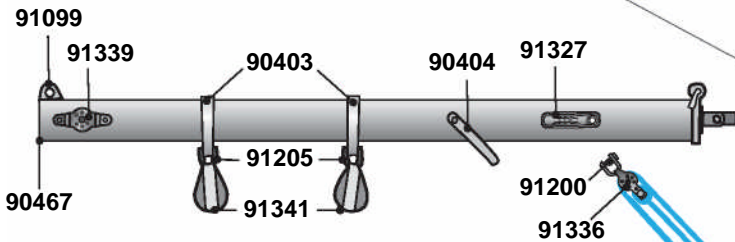

FJ Hull and Deck

Drain Plugs

- 91090 Grey, Holt Allen
- 91085 Black, Beckson, CURRENT
- 91086 Black, RWO
- 91088 White, Bayonette

FJ Cal Style Spars

90510 Complete Hounds Assembly

18602 Mast, Cal Style, JRV, Rigged with spinnaker gear

18600 Mast, Cal Style, SCV, Rigged

90018 Spreaders (pair)
90016 Spreader Tips(1)

1/4" x 3/4" pin and ring
90583

18650 Boom Rigged

90605 Complete Vang

91330
91203
90406

Spinnaker
91211
91213
91339

FJ Collegiate Style Spars