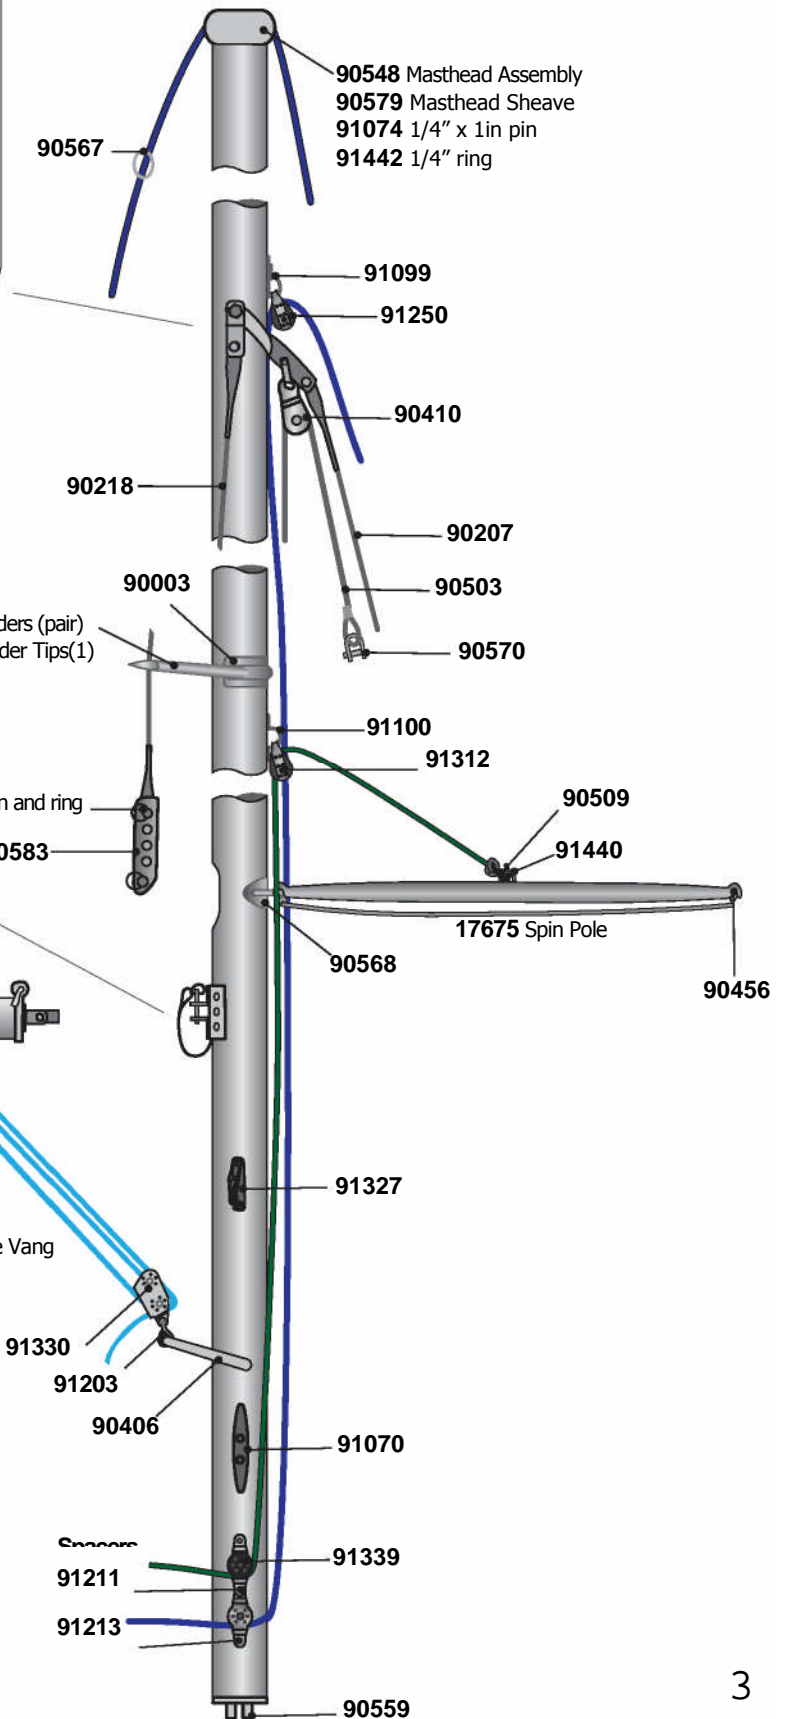

FJ Hull and Deck

Drain Plugs

- 91090 Grey, Holt Allen
- 91085 Black, Beckson, CURRENT
- 91086 Black, RWO
- 91088 White, Bayonette

FJ Cal Style Spars

90510 Complete Hounds Assembly

18602 Mast, Cal Style, JRV, Rigged with spinnaker gear

18600 Mast, Cal Style, SCV, Rigged

90018 Spreaders (pair)
90016 Spreader Tips(1)

1/4" x 3/4" pin and ring
90583

18650 Boom Rigged

90605 Complete Vang

91330
91203
90406

Spinnaker
91211
91213
91339

FJ Collegiate Style Spars