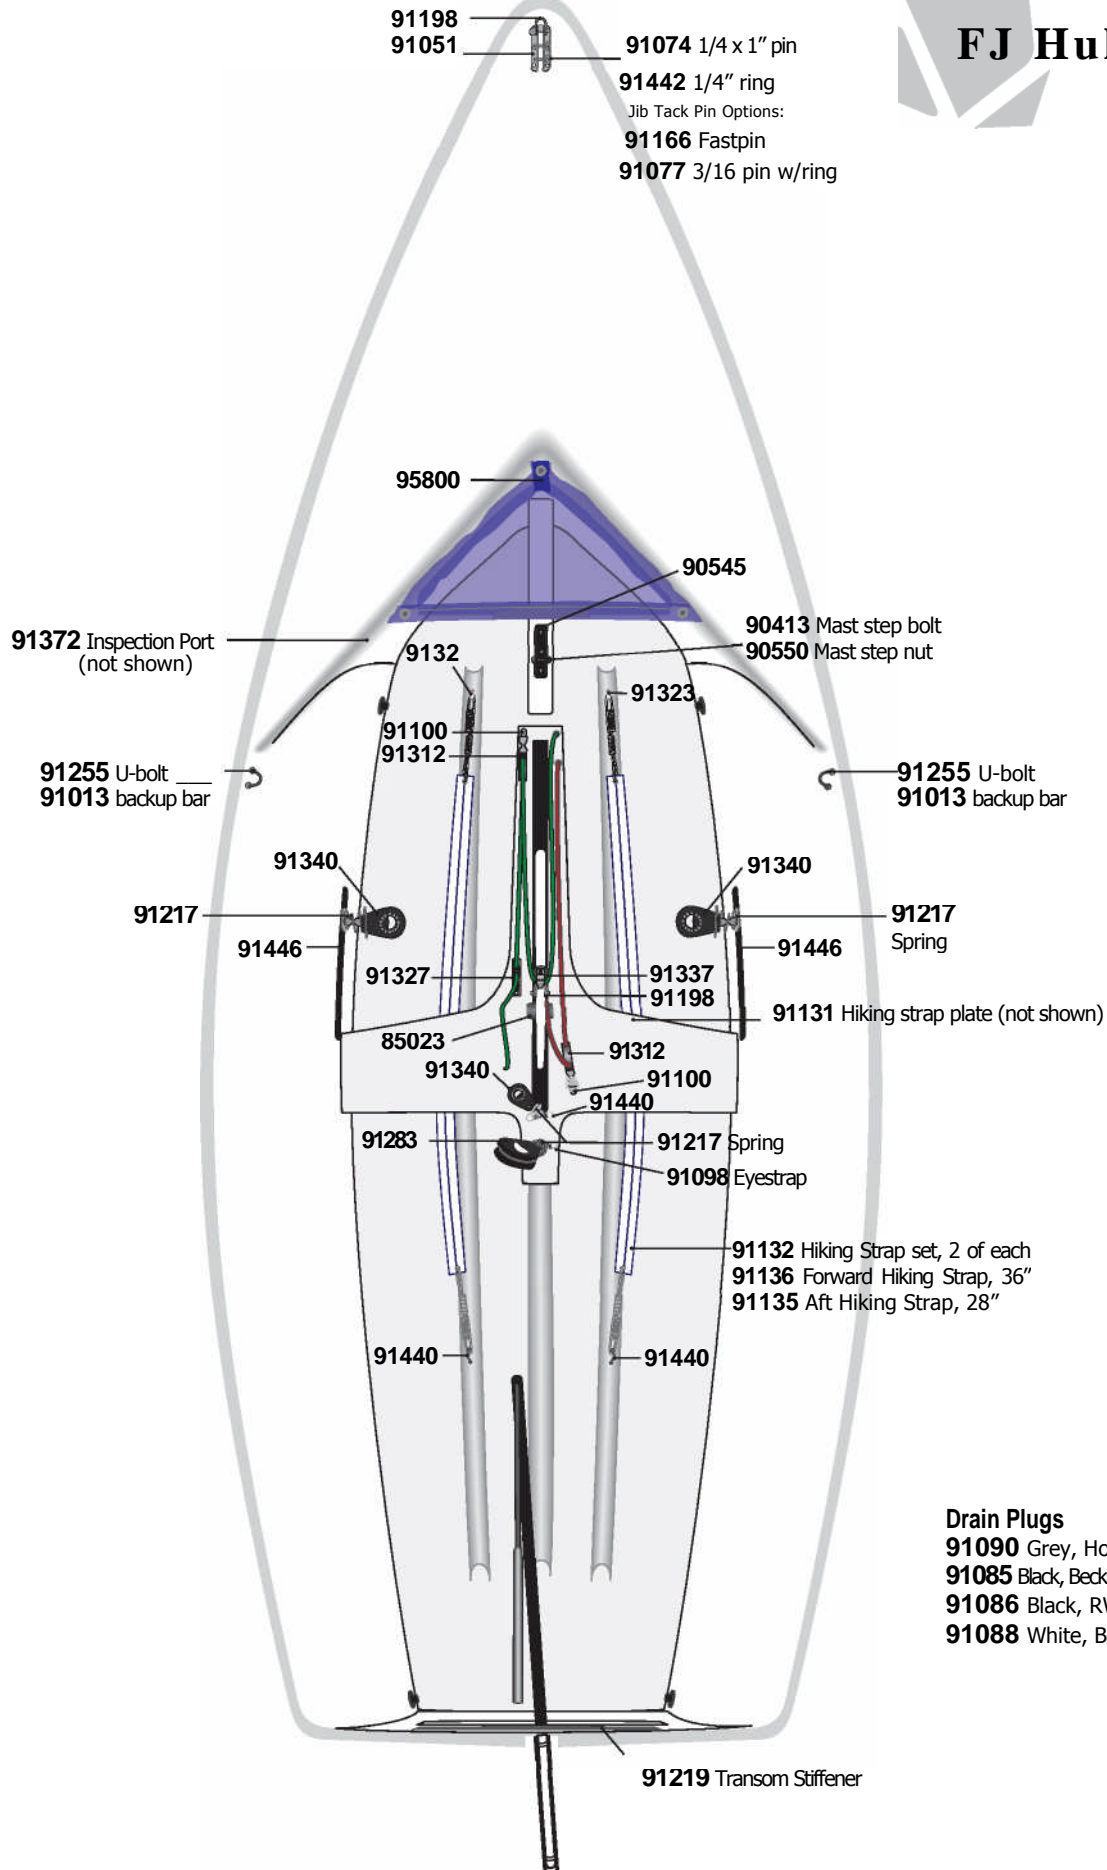

FJ Hull and Deck

Drain Plugs

- 91090 Grey, Holt Allen
- 91085 Black, Beckson, CURRENT
- 91086 Black, RWO
- 91088 White, Bayonette