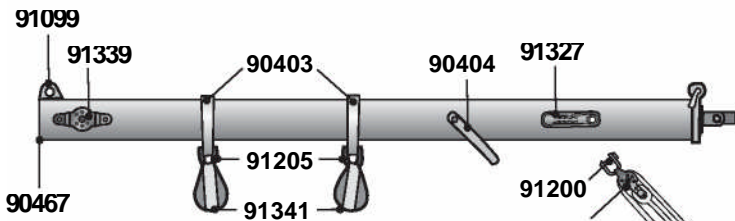

18600 Mast, Cal Style, SCV, Rigged

90018 Spreaders (pair)
90016 Spreader Tips(1)

1/4" x 3/4" pin and ring
90583

18650 Boom Rigged

90605 Complete Vang

91330
91203
90406

Spinnaker
91211
91213
91339

FJ Collegiate Style Spars

90510 Complete Hounds Assembly

90490 Complete Gooseneck

18650 Boom Riqged

18601 Mast, FJ, SCV, Rigged with running and standing rigging
89039 Mast, FJ, SCV, Unrigged
18600 Mast, FJ, SCV, Cal Style, Rigged without spinnaker gear