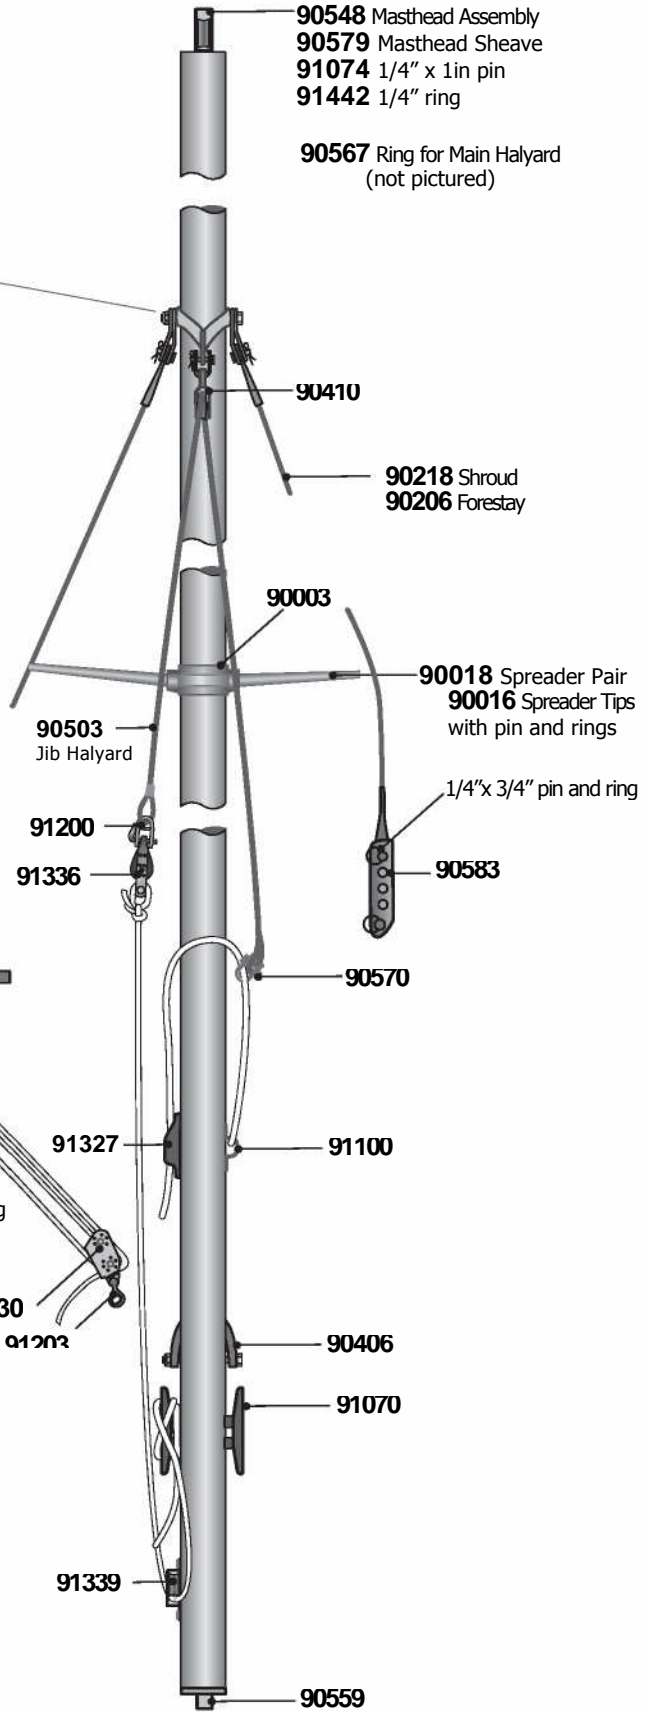

FJ Hull and Deck

Drain Plugs

- 91090 Grey, Holt Allen
- 91085 Black, Beckson, CURRENT
- 91086 Black, RWO
- 91088 White, Bayonette

FJ Cal Style Spars

90510 Complete Hounds Assembly

18602 Mast, Cal Style, JRV, Rigged with spinnaker gear

18600 Mast, Cal Style, SCV, Rigged

90018 Spreaders (pair)
90016 Spreader Tips(1)

1/4" x 3/4" pin and ring
90583

18650 Boom Rigged

90605 Complete Vang

91330
91203
90406

Spinnaker
91211
91213
91339

FJ Collegiate Style Spars

90510 Complete Hounds Assembly

90490 Complete Gooseneck

18650 Boom Riqged

18601 Mast, FJ, SCV, Rigged with running and standing rigging
89039 Mast, FJ, SCV, Unrigged
18600 Mast, FJ, SCV, Cal Style, Rigged without spinnaker gear

FJ Blades

85211 - Rigged FJ Tiller

85245

91066

85193

85076

85091

85238