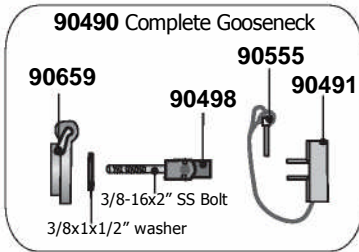

90018 Spreaders (pair)
90016 Spreader Tips(1)