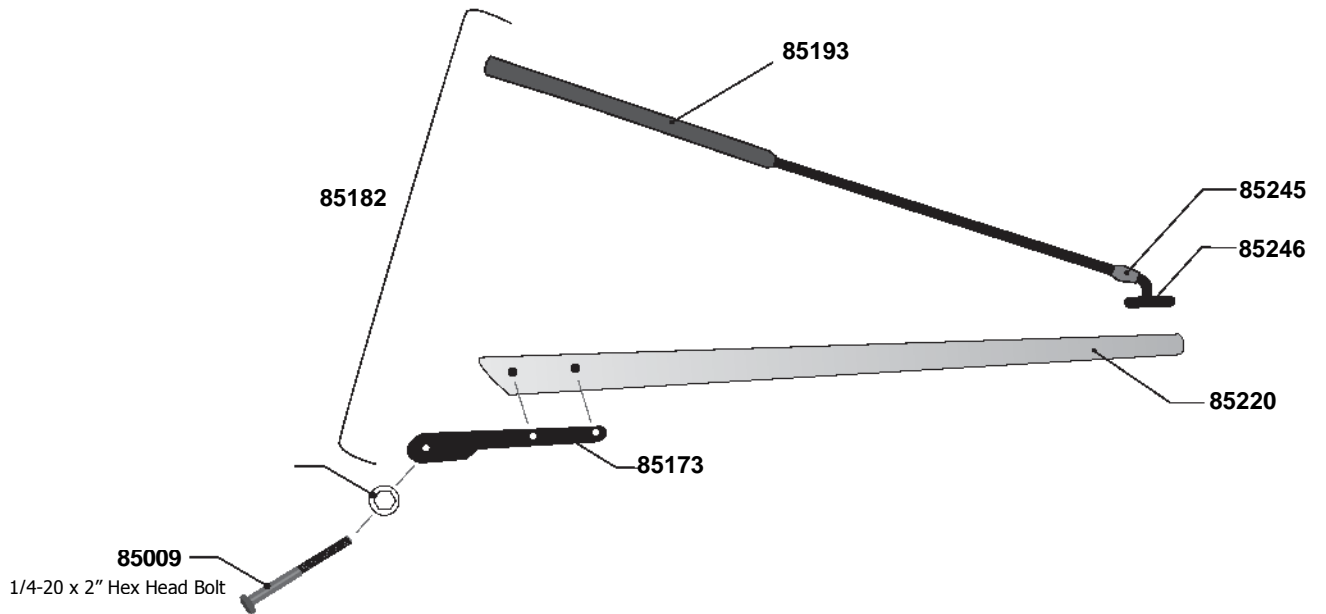

A large, abstract graphic composed of several overlapping, rounded, grey shapes that resemble a stylized fan or a cluster of petals, positioned behind the main title.

Pico Parts Locator

LaserPerformance™

Pico Sails and Spars

Pico Boom and Rigging

Pico Vang and Gooseneck

Pico Mast Step

Pico Hull and Deck Fittings

Pico Hull and Deck Fittings

Pico Current Rudder & Tiller

Pico Rudder and Tiller Assembly

Pre 2008

Pico Technical Information

Hull Weight	154 lbs	60 kg
LOA	11.6 ft	1.4 m
Beam	4.8 ft	1.4 m
Draft	2.9 ft	0.8 m
Main Sail Area	64 sq ft	5.1 m sq
Jib Sail Area	1.8 sq ft	1.1 m sq

Vanguard 15 Line Specifications

Description	Diameter (in)	Diameter (mm)	Type	Length	Quantity
Clew tie down	5/32 in	4mm	prestretch	1 ft	1
Cunningham	5/32 in	4mm	prestretch	4 ft	1
Daggerboard retainer	3/16 in	5mm	shockcord	3.5 ft	1
Hiking strap lifter	3/16 in	5mm	shockcord	3 ft	1
Jib Halyard	1/4 in	6mm	prestretch	16 ft	1
Outhaul	5/32 in	4mm	prestretch	12 ft	1
Outhaul retainer	3/16 in	5mm	shockcord	3.5 ft	1
Traveler	1/4 in	6mm	prestretch	4 ft	1
Vang	1/4 in	6mm	prestretch	9 ft	1
Mainsheet	3/8 in	9mm	Flair	32 ft	1
Jib Sheet	3/8 in	9mm	Flair	19 ft	1