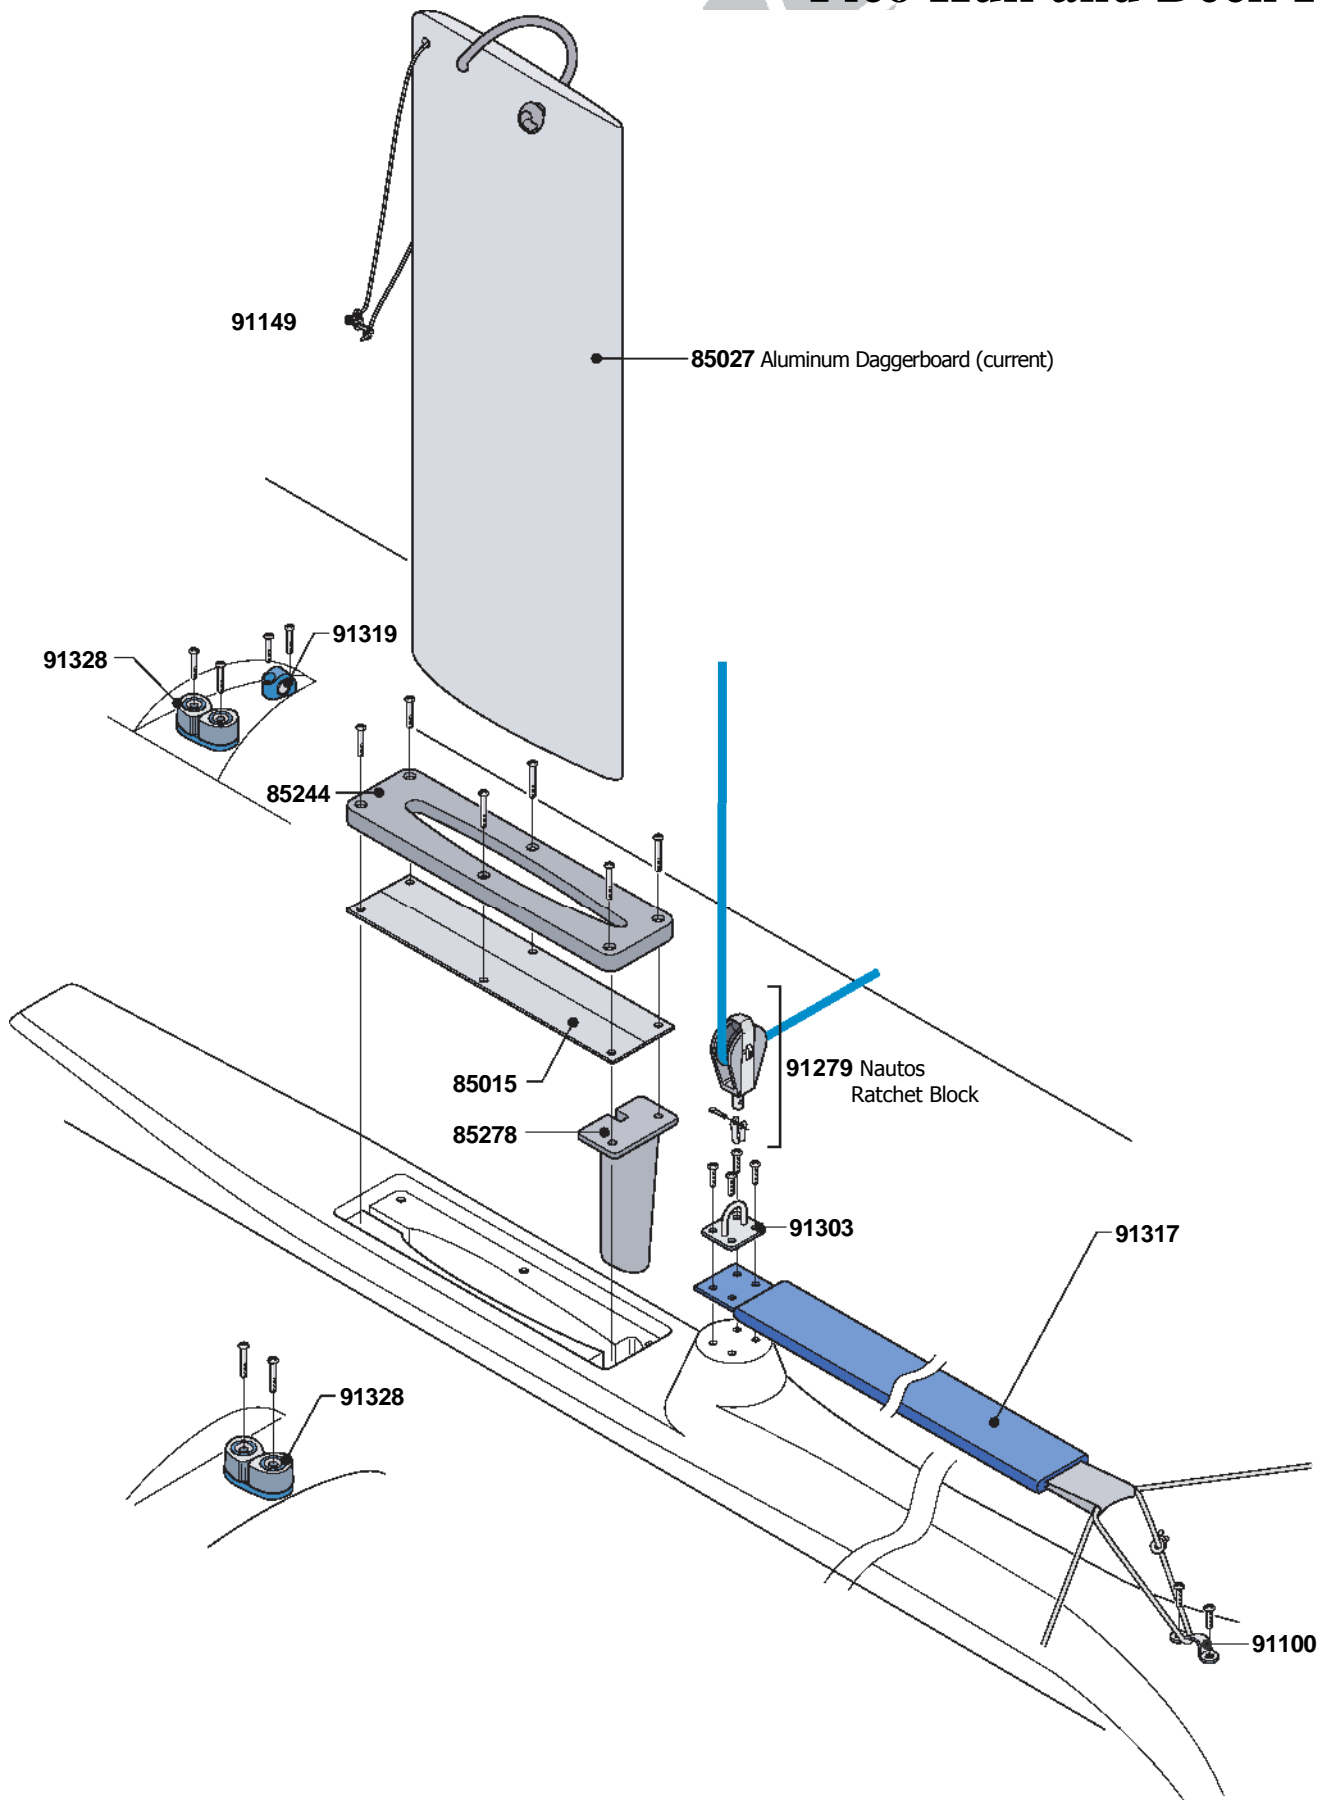

A large, abstract graphic composed of several overlapping, rounded, grey shapes that resemble a stylized fan or a cluster of petals, positioned behind the main title.

Pico Parts Locator

LaserPerformance™

Pico Sails and Spars

Pico Boom and Rigging

Pico Vang and Gooseneck

Pico Mast Step

Pico Hull and Deck Fittings

Pico Hull and Deck Fittings

Pico Current Rudder & Tiller

Pico Rudder and Tiller Assembly

Pre 2008

Pico Technical Information

Hull Weight	154 lbs	60 kg
LOA	11.6 ft	1.4 m
Beam	4.8 ft	1.4 m
Draft	2.9 ft	0.8 m
Main Sail Area	64 sq ft	5.1 m sq
Jib Sail Area	1.8 sq ft	1.1 m sq

Vanguard 15 Line Specifications