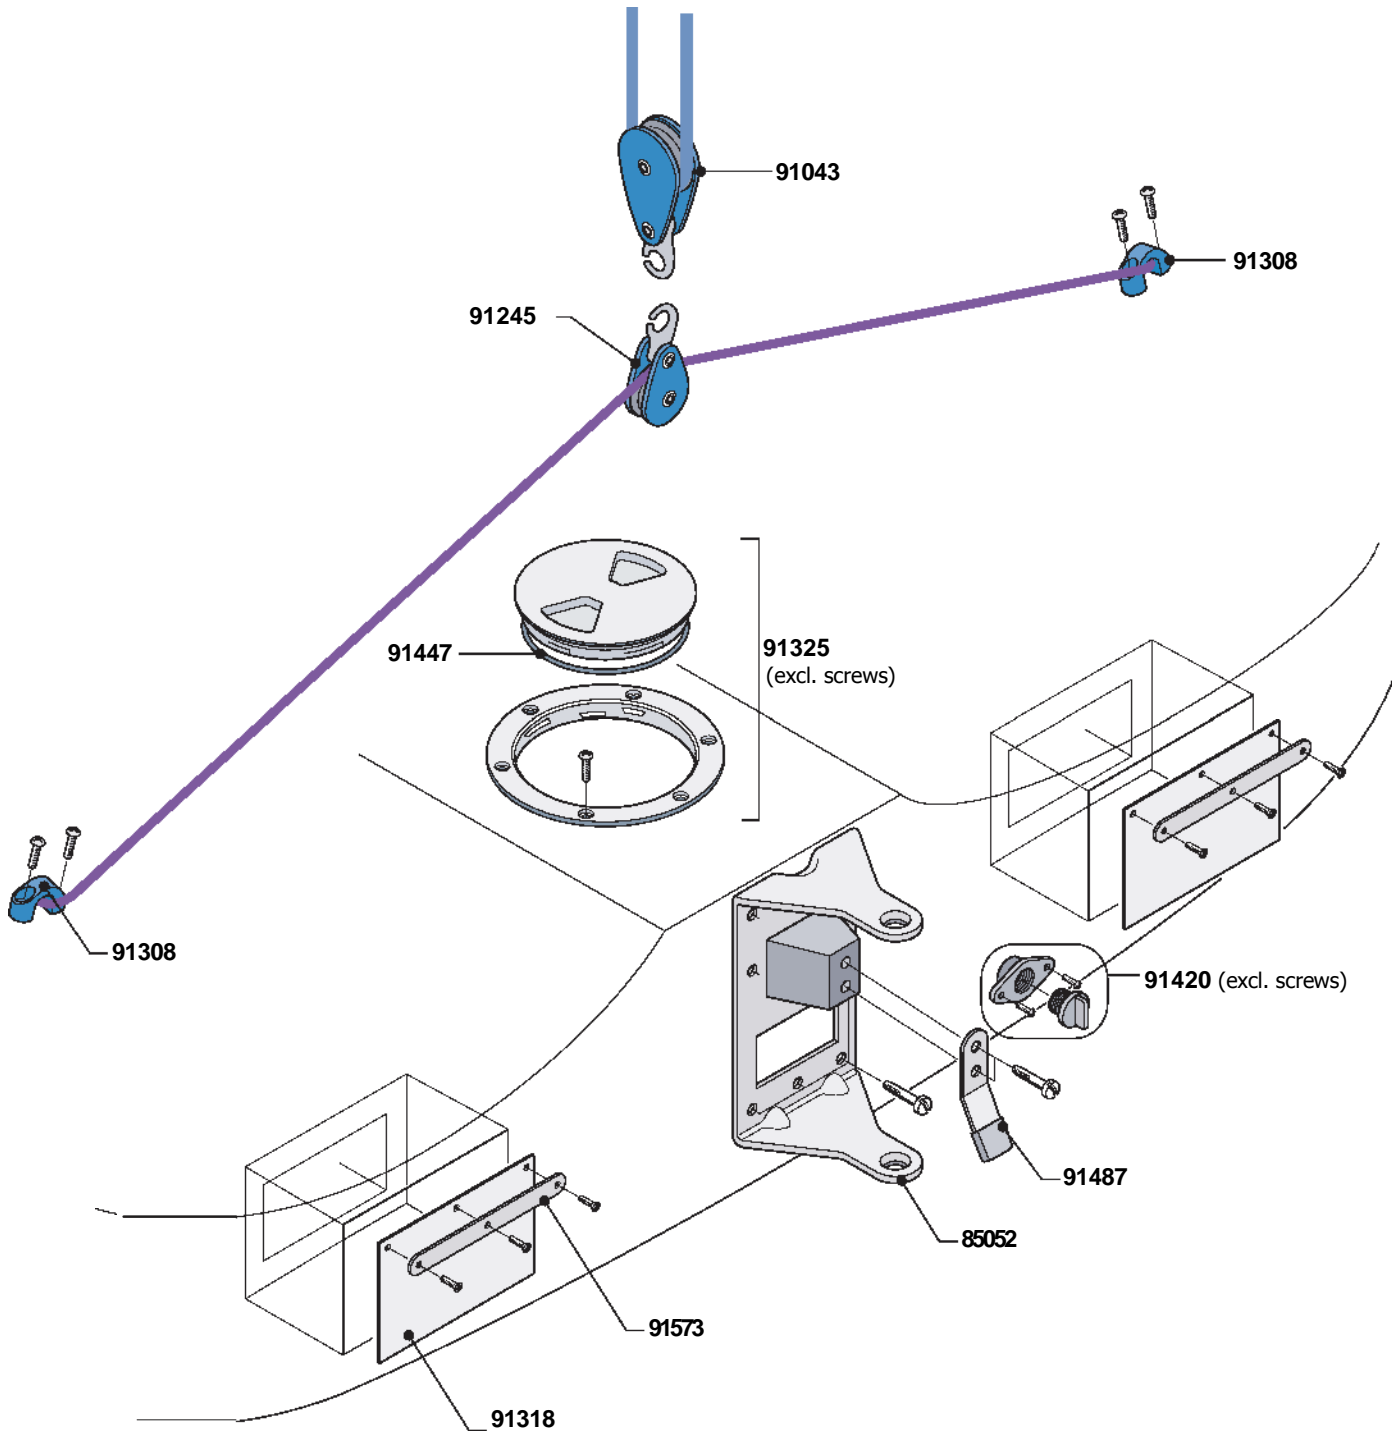

A large, abstract graphic composed of several overlapping, rounded, grey shapes that resemble a stylized fan or a cluster of petals, positioned behind the main title.

Pico Parts Locator

LaserPerformance™

Pico Sails and Spars

Pico Boom and Rigging

Pico Vang and Gooseneck

Pico Mast Step

Pico Hull and Deck Fittings

Pico Hull and Deck Fittings

Pico Current Rudder & Tiller

Pico Rudder and Tiller Assembly

Pre 2008

Pico Technical Information

Hull Weight	154 lbs	60 kg
LOA	11.6 ft	1.4 m
Beam	4.8 ft	1.4 m
Draft	2.9 ft	0.8 m
Main Sail Area	64 sq ft	5.1 m sq
Jib Sail Area	1.8 sq ft	1.1 m sq

Vanguard 15 Line Specifications

Description	Diameter (in)	Diameter (mm)	Type	Length	Quantity
Clew tie down	5/32 in	4mm	prestretch	1 ft	1
Cunningham	5/32 in	4mm	prestretch	4 ft	1
Daggerboard retainer	3/16 in	5mm	shockcord	3.5 ft	1
Hiking strap lifter	3/16 in	5mm	shockcord	3 ft	1
Jib Halyard	1/4 in	6mm	prestretch	16 ft	1
Outhaul	5/32 in	4mm	prestretch	12 ft	1
Outhaul retainer	3/16 in	5mm	shockcord	3.5 ft	1
Traveler	1/4 in	6mm	prestretch	4 ft	1
Vang	1/4 in	6mm	prestretch	9 ft	1
Mainsheet	3/8 in	9mm	Flair	32 ft	1
Jib Sheet	3/8 in	9mm	Flair	19 ft	1