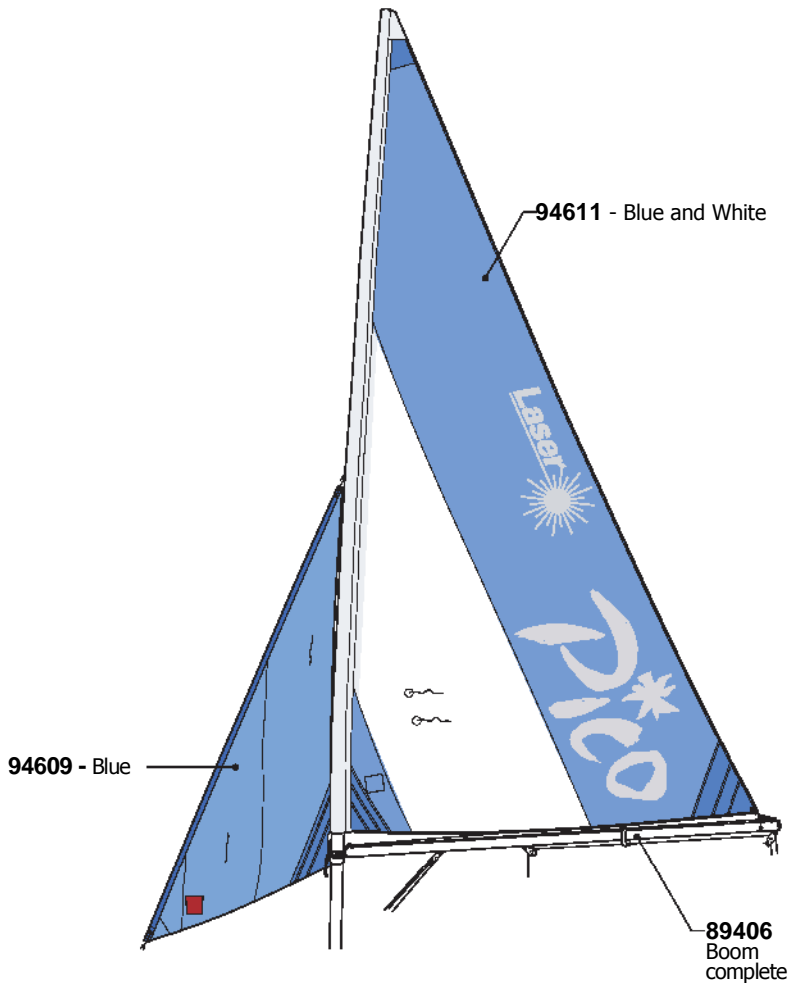

Pico Sails and Spars