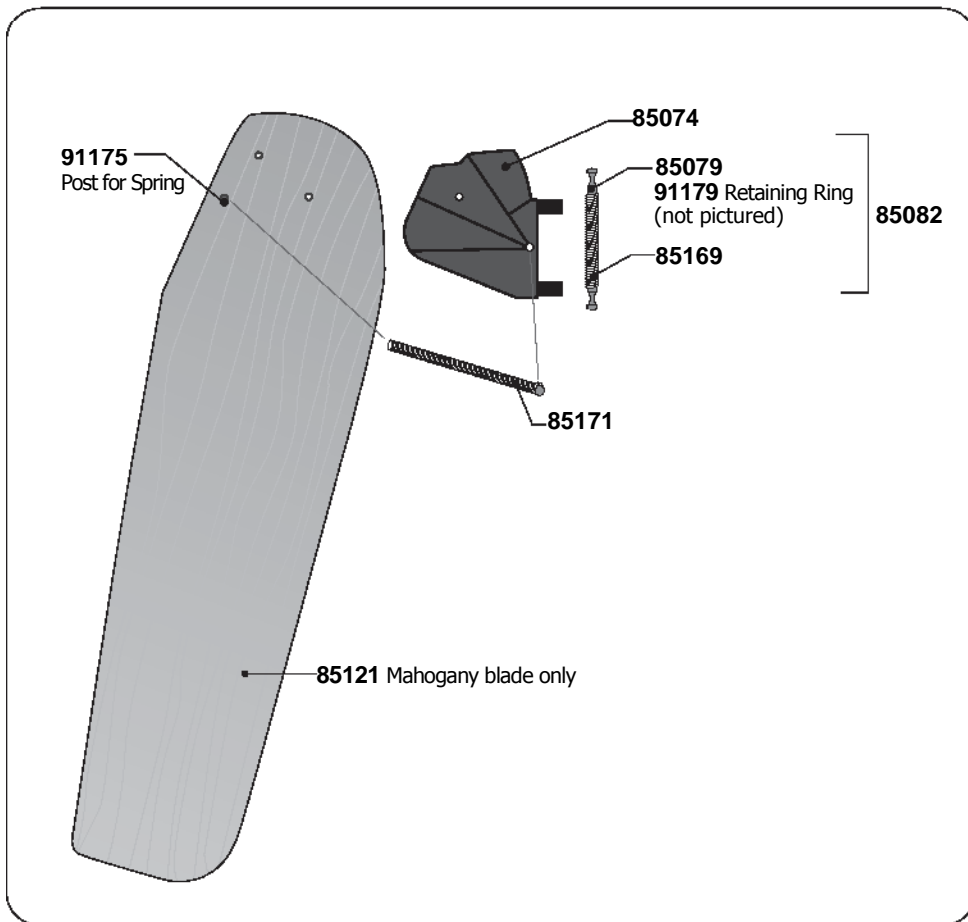

A large, abstract graphic composed of several overlapping, rounded, grey shapes that resemble a stylized fan or a cluster of petals, positioned behind the main title.

Pico Parts Locator

LaserPerformance™

Pico Sails and Spars

Pico Boom and Rigging

Pico Vang and Gooseneck

Pico Mast Step

Pico Hull and Deck Fittings

Pico Hull and Deck Fittings

Pico Current Rudder & Tiller

Pico Rudder and Tiller Assembly

Pre 2008

Pico Technical Information

Hull Weight	154 lbs	60 kg
LOA	11.6 ft	1.4 m
Beam	4.8 ft	1.4 m
Draft	2.9 ft	0.8 m
Main Sail Area	64 sq ft	5.1 m sq
Jib Sail Area	1.8 sq ft	1.1 m sq

Vanguard 15 Line Specifications