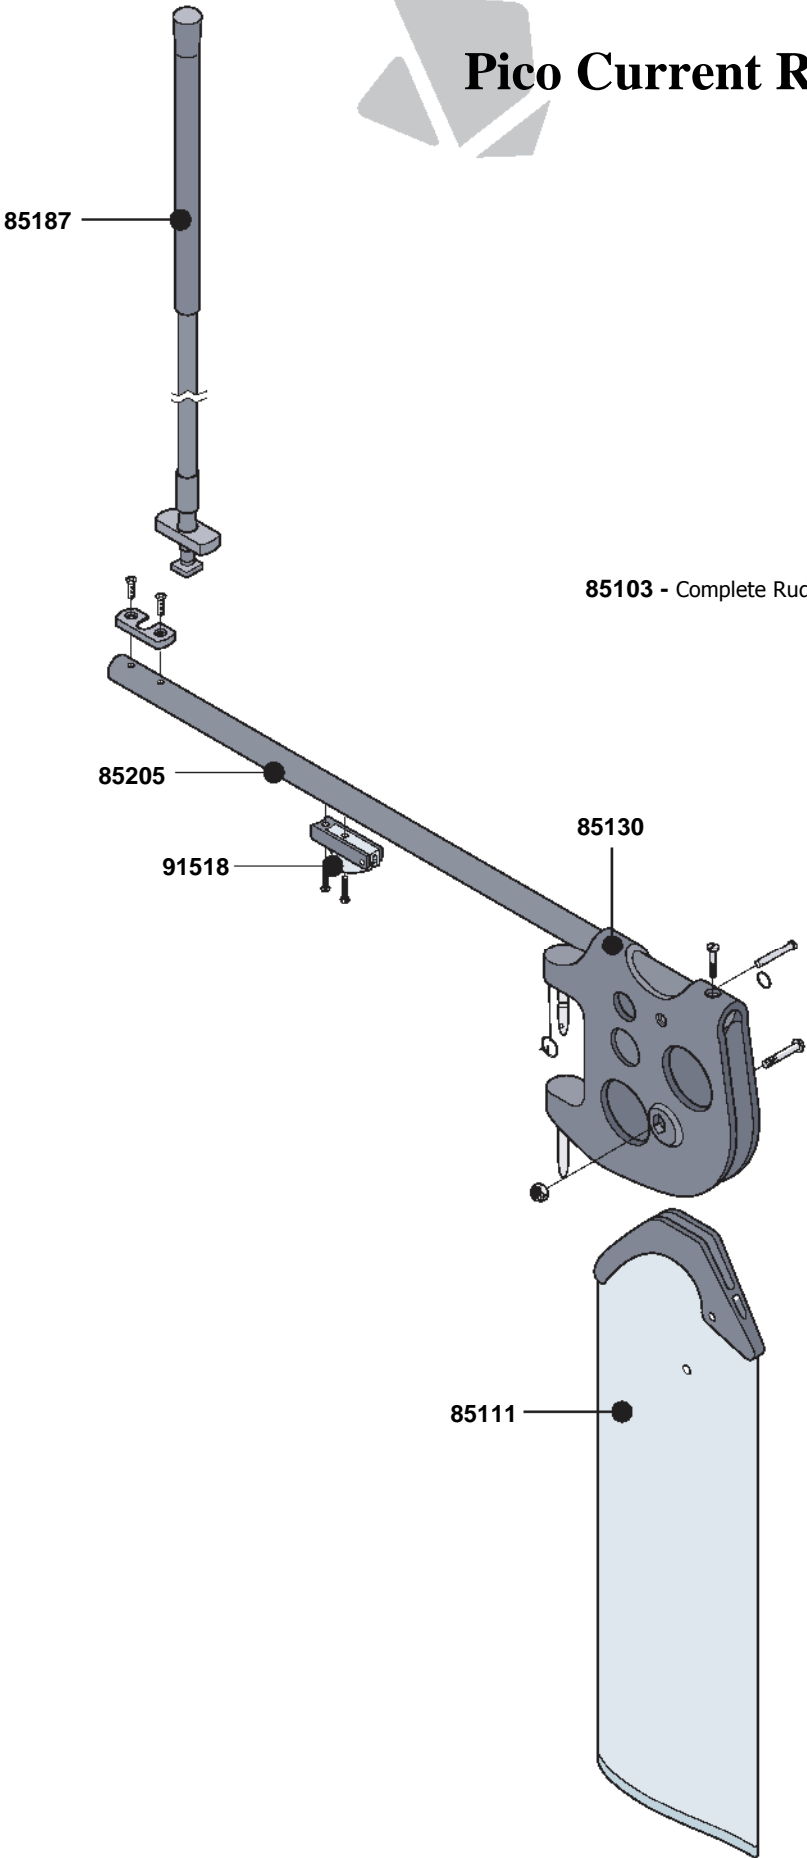

A large, abstract graphic composed of several overlapping, rounded, grey shapes that resemble a stylized fan or a cluster of petals, positioned behind the main title.

Pico Parts Locator

LaserPerformance™

Pico Sails and Spars

Pico Boom and Rigging

Pico Vang and Gooseneck

Pico Mast Step

Pico Hull and Deck Fittings

Pico Hull and Deck Fittings

Pico Current Rudder & Tiller

Pico Rudder and Tiller Assembly

Pre 2008

Pico Technical Information

Hull Weight	154 lbs	60 kg
LOA	11.6 ft	1.4 m
Beam	4.8 ft	1.4 m
Draft	2.9 ft	0.8 m
Main Sail Area	64 sq ft	5.1 m sq
Jib Sail Area	1.8 sq ft	1.1 m sq

Vanguard 15 Line Specifications

Description	Diameter (in)	Diameter (mm)	Type	Length	Quantity
Clew tie down	5/32 in	4mm	prestretch	1 ft	1
Cunningham	5/32 in	4mm	prestretch	4 ft	1
Daggerboard retainer	3/16 in	5mm	shockcord	3.5 ft	1
Hiking strap lifter	3/16 in	5mm	shockcord	3 ft	1
Jib Halyard	1/4 in	6mm	prestretch	16 ft	1
Outhaul	5/32 in	4mm	prestretch	12 ft	1
Outhaul retainer	3/16 in	5mm	shockcord	3.5 ft	1
Traveler	1/4 in	6mm	prestretch	4 ft	1
Vang	1/4 in	6mm	prestretch	9 ft	1
Mainsheet	3/8 in	9mm	Flair	32 ft	1
Jib Sheet	3/8 in	9mm	Flair	19 ft	1