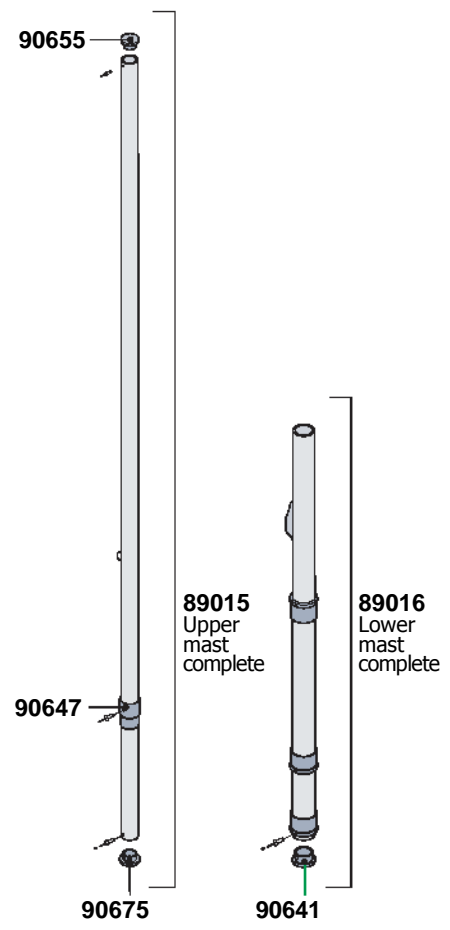

Pico Sails and Spars