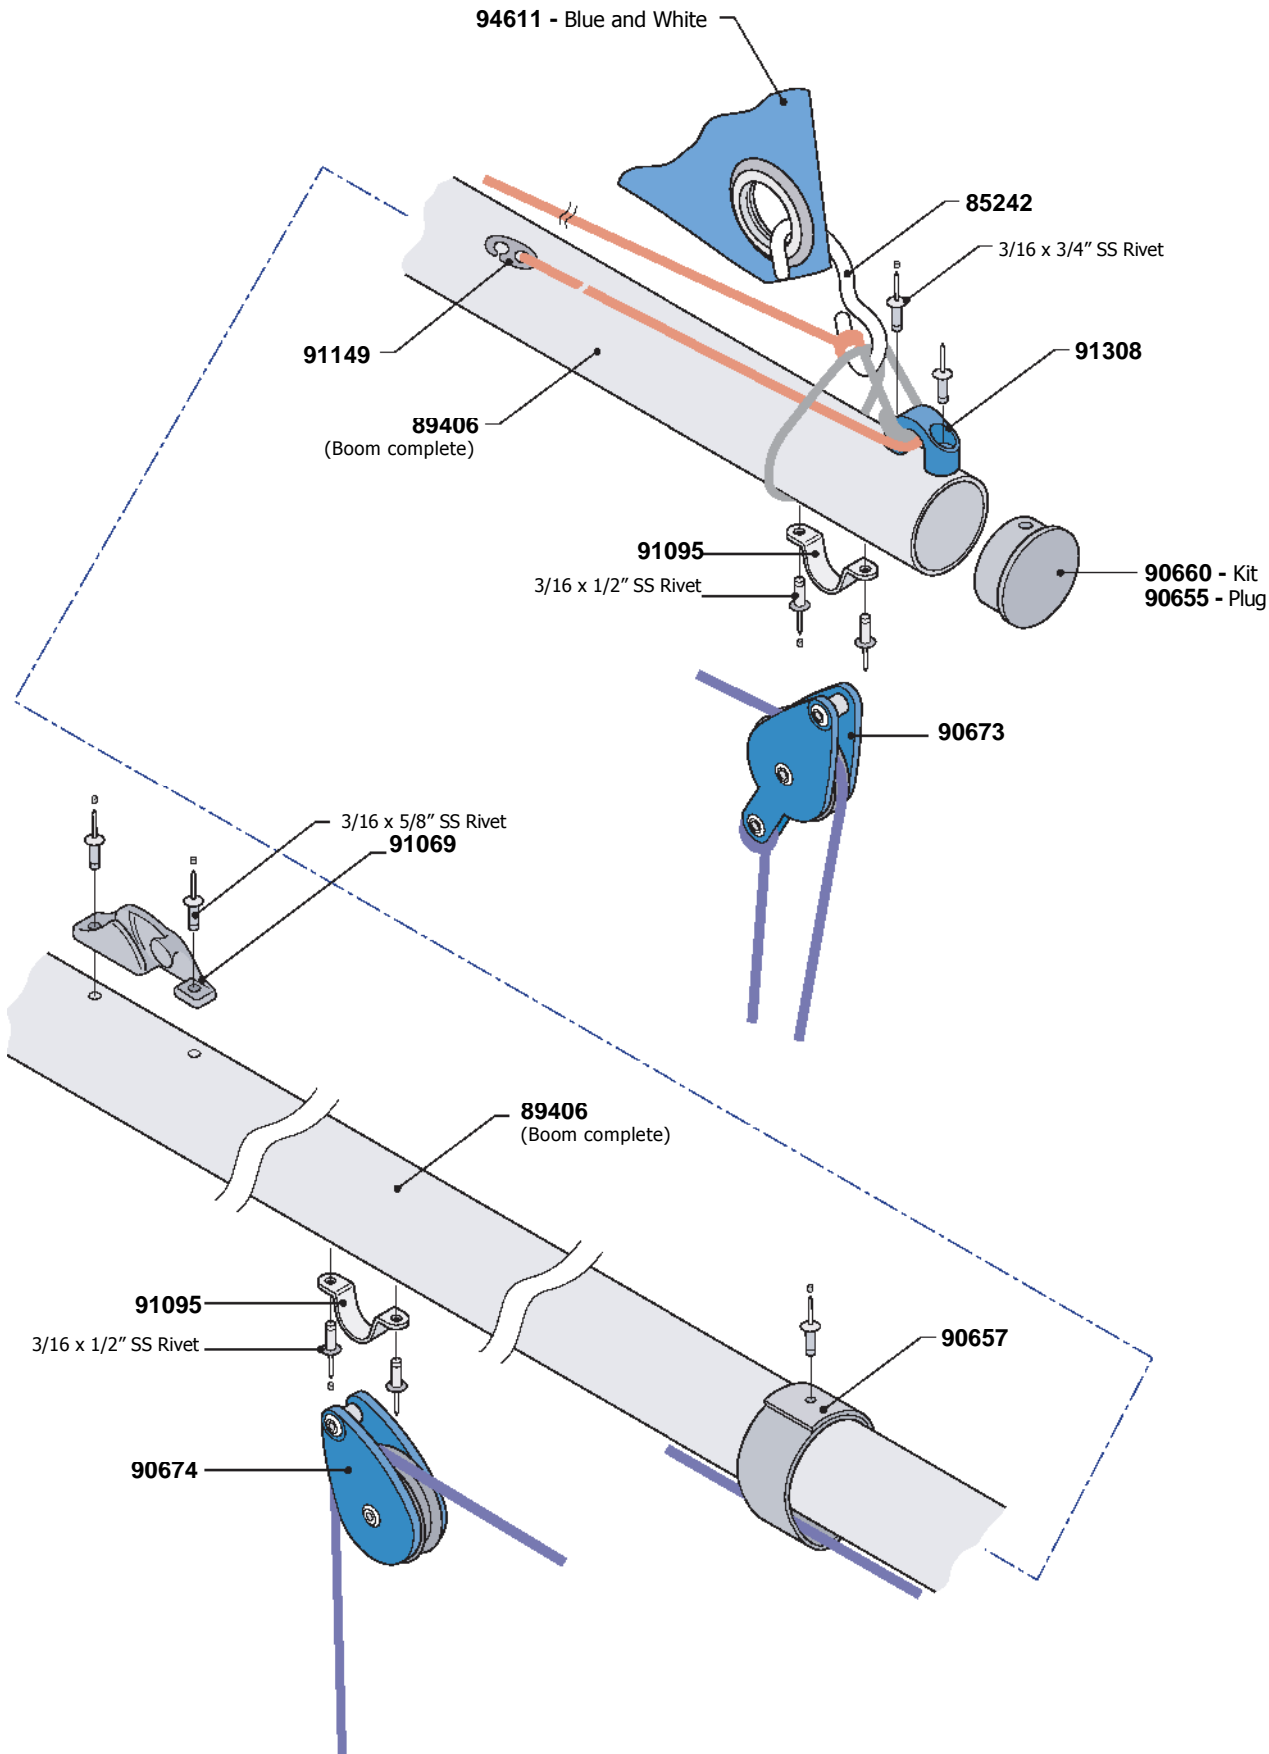

A large, abstract graphic composed of several overlapping, rounded, grey shapes that resemble a stylized fan or a cluster of petals, positioned behind the main title.

Pico Parts Locator

LaserPerformance™

Pico Sails and Spars

Pico Boom and Rigging

Pico Vang and Gooseneck

Pico Mast Step

Pico Hull and Deck Fittings

Pico Hull and Deck Fittings

Pico Current Rudder & Tiller

Pico Rudder and Tiller Assembly

Pre 2008

Pico Technical Information

Hull Weight	154 lbs	60 kg
LOA	11.6 ft	1.4 m
Beam	4.8 ft	1.4 m
Draft	2.9 ft	0.8 m
Main Sail Area	64 sq ft	5.1 m sq
Jib Sail Area	1.8 sq ft	1.1 m sq

Vanguard 15 Line Specifications

Description	Diameter (in)	Diameter (mm)	Type	Length	Quantity
Clew tie down	5/32 in	4mm	prestretch	1 ft	1
Cunningham	5/32 in	4mm	prestretch	4 ft	1
Daggerboard retainer	3/16 in	5mm	shockcord	3.5 ft	1
Hiking strap lifter	3/16 in	5mm	shockcord	3 ft	1
Jib Halyard	1/4 in	6mm	prestretch	16 ft	1
Outhaul	5/32 in	4mm	prestretch	12 ft	1
Outhaul retainer	3/16 in	5mm	shockcord	3.5 ft	1
Traveler	1/4 in	6mm	prestretch	4 ft	1
Vang	1/4 in	6mm	prestretch	9 ft	1
Mainsheet	3/8 in	9mm	Flair	32 ft	1
Jib Sheet	3/8 in	9mm	Flair	19 ft	1