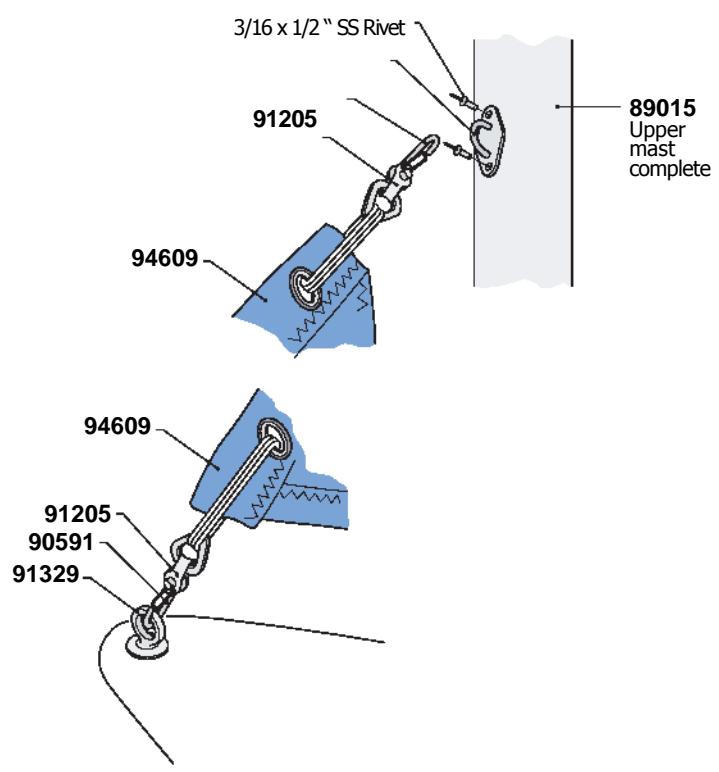

Pico Sails and Spars