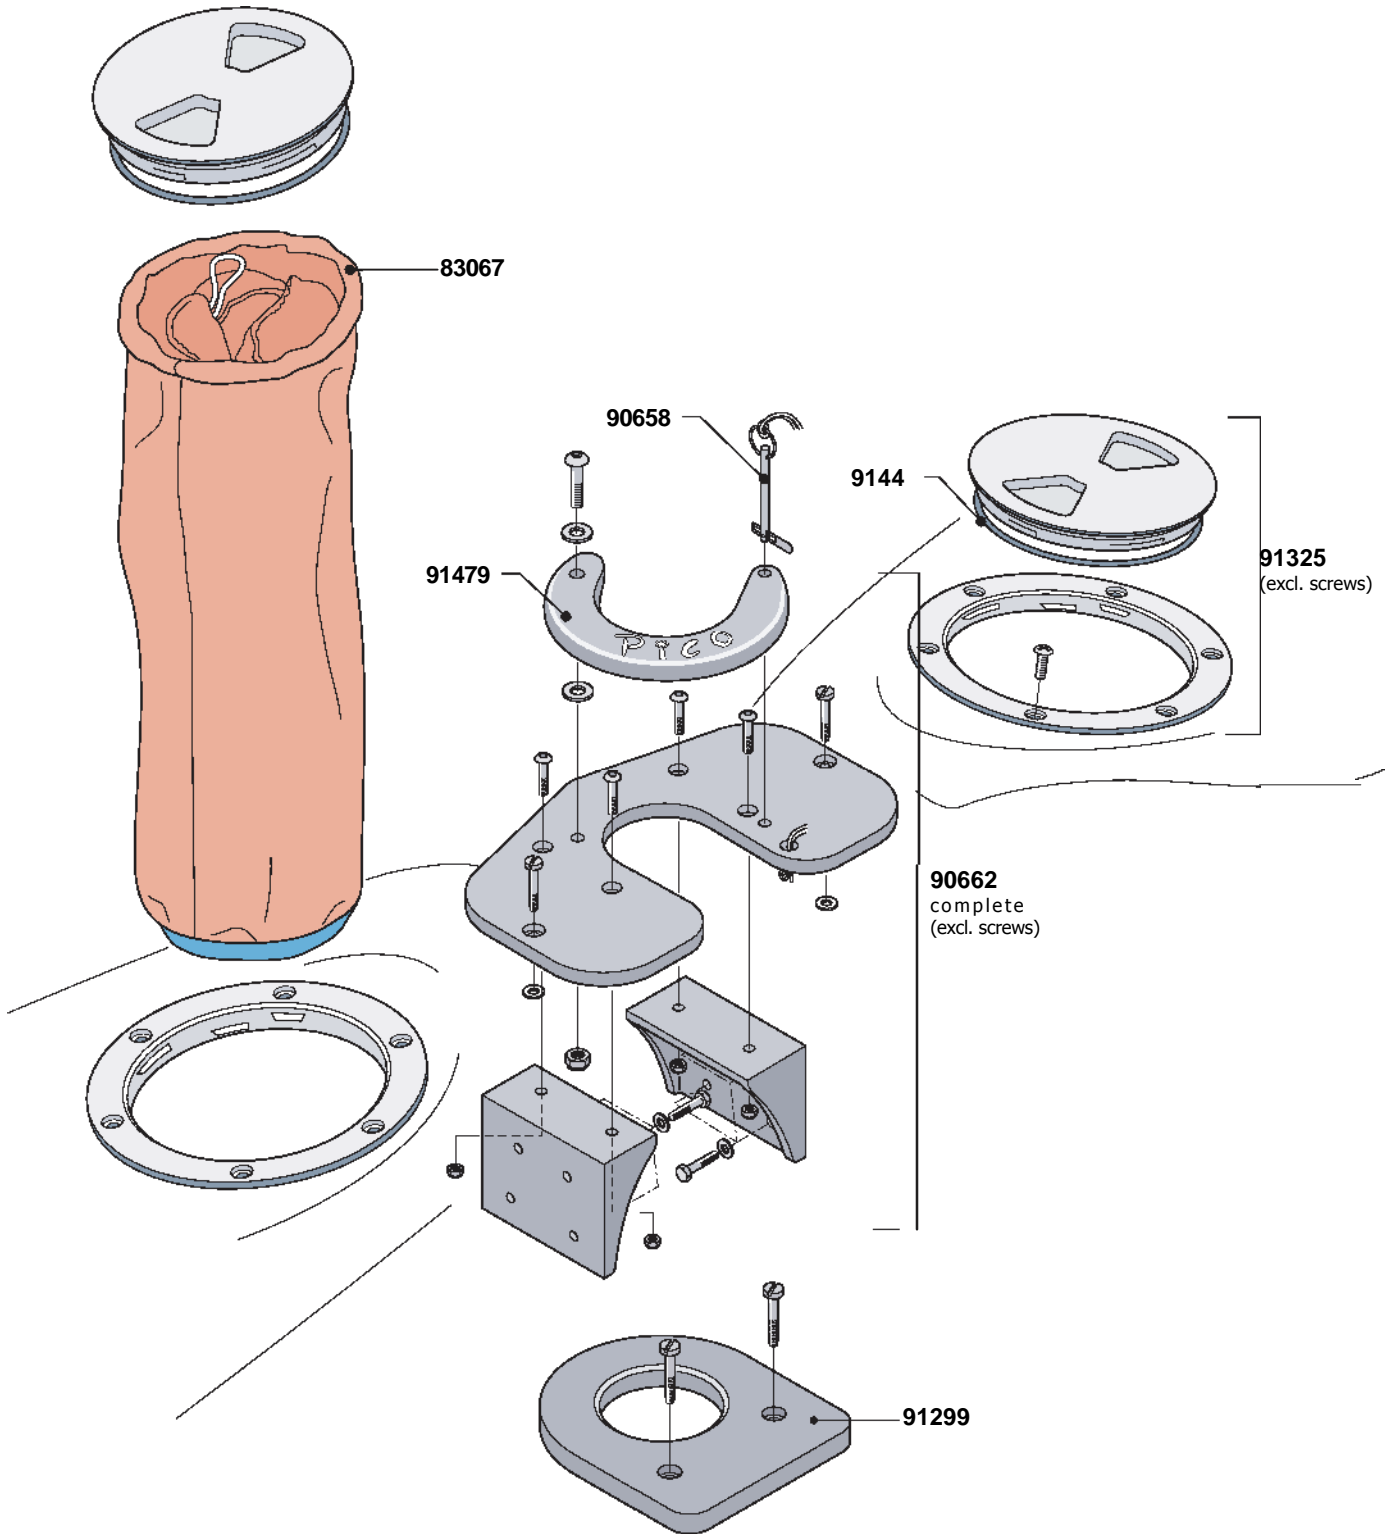

A large, abstract graphic composed of several overlapping, rounded, grey shapes that resemble a stylized fan or a cluster of petals, positioned behind the main title.

Pico Parts Locator

LaserPerformance™

Pico Sails and Spars

Pico Boom and Rigging

Pico Vang and Gooseneck

Pico Mast Step

Pico Hull and Deck Fittings

Pico Hull and Deck Fittings

Pico Current Rudder & Tiller

Pico Rudder and Tiller Assembly

Pre 2008

Pico Technical Information

Hull Weight	154 lbs	60 kg
LOA	11.6 ft	1.4 m
Beam	4.8 ft	1.4 m
Draft	2.9 ft	0.8 m
Main Sail Area	64 sq ft	5.1 m sq
Jib Sail Area	1.8 sq ft	1.1 m sq

Vanguard 15 Line Specifications

Description	Diameter (in)	Diameter (mm)	Type	Length	Quantity
Clew tie down	5/32 in	4mm	prestretch	1 ft	1
Cunningham	5/32 in	4mm	prestretch	4 ft	1
Daggerboard retainer	3/16 in	5mm	shockcord	3.5 ft	1
Hiking strap lifter	3/16 in	5mm	shockcord	3 ft	1
Jib Halyard	1/4 in	6mm	prestretch	16 ft	1
Outhaul	5/32 in	4mm	prestretch	12 ft	1
Outhaul retainer	3/16 in	5mm	shockcord	3.5 ft	1
Traveler	1/4 in	6mm	prestretch	4 ft	1
Vang	1/4 in	6mm	prestretch	9 ft	1
Mainsheet	3/8 in	9mm	Flair	32 ft	1
Jib Sheet	3/8 in	9mm	Flair	19 ft	1