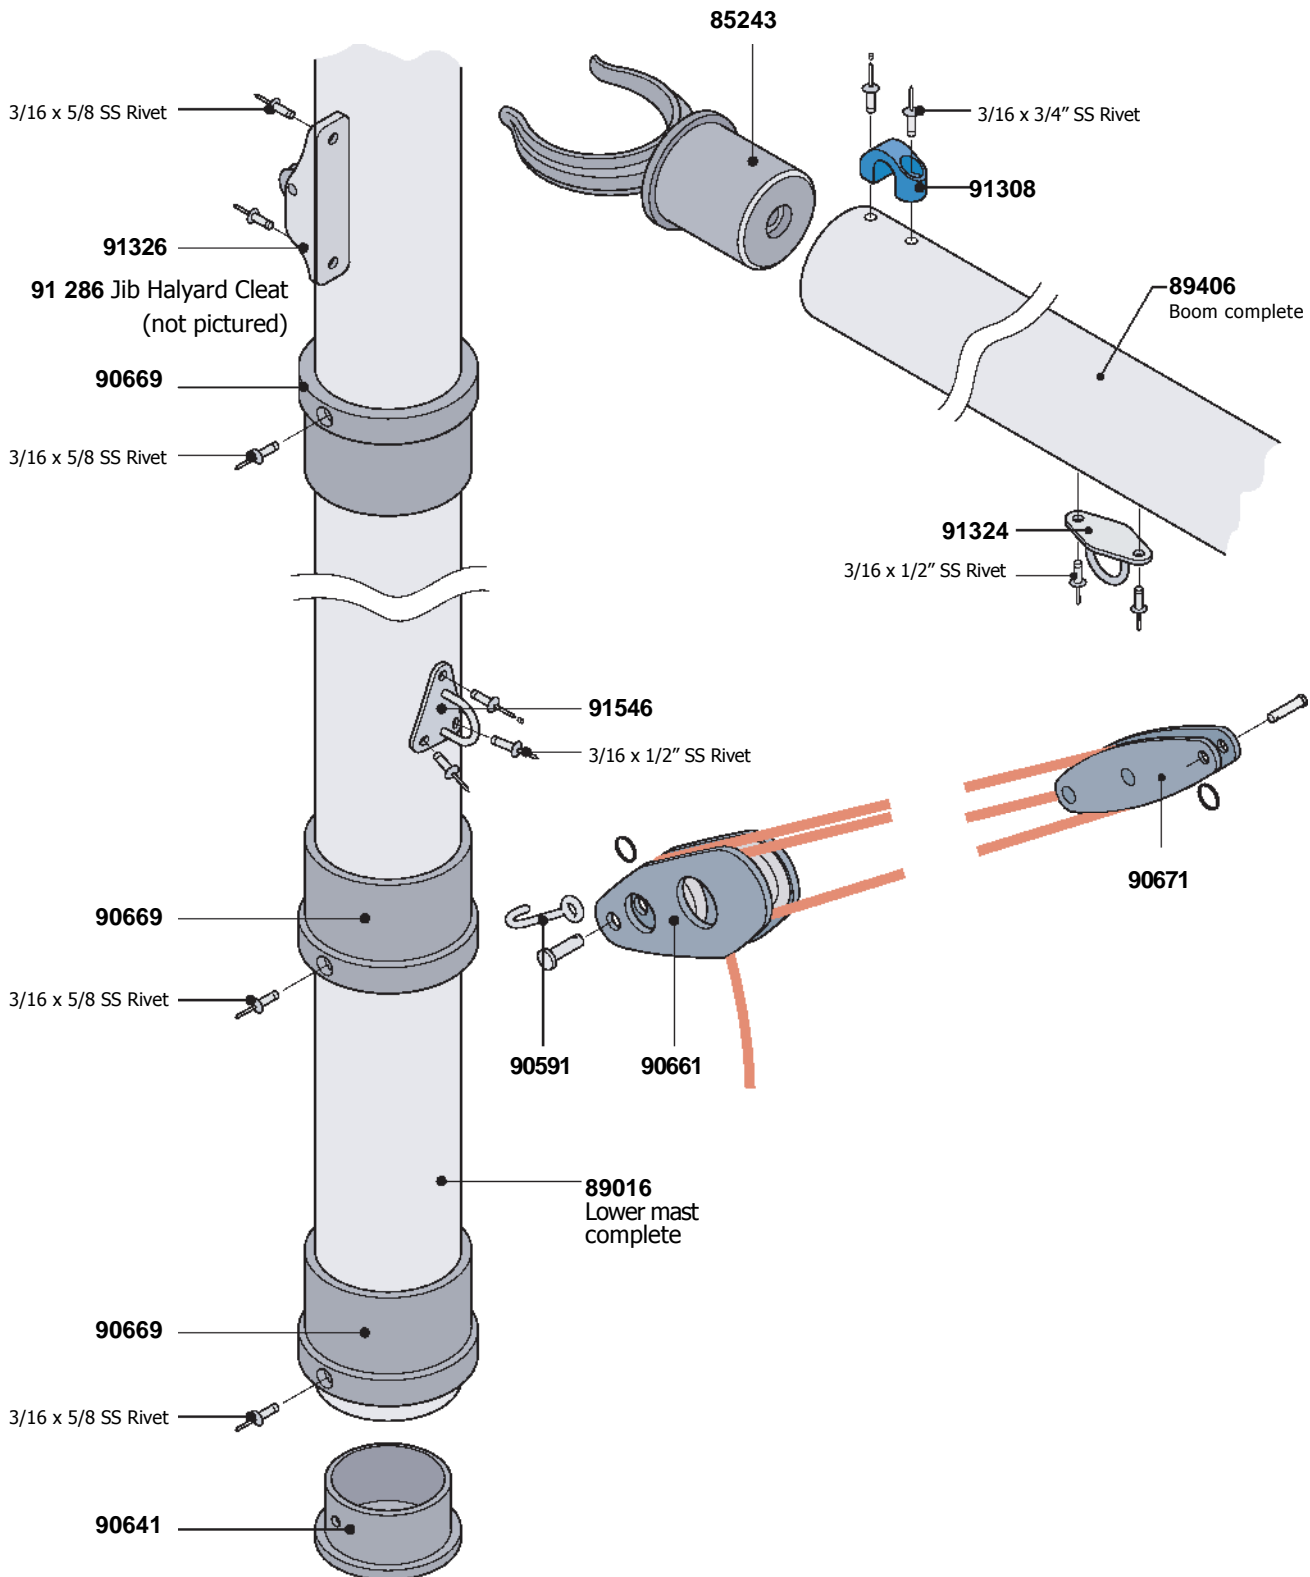

A large, abstract graphic composed of several overlapping, rounded, grey shapes that resemble a stylized fan or a cluster of petals, positioned behind the main title.

Pico Parts Locator

LaserPerformance™

Pico Sails and Spars

Pico Boom and Rigging

Pico Vang and Gooseneck

Pico Mast Step

Pico Hull and Deck Fittings

Pico Hull and Deck Fittings

Pico Current Rudder & Tiller

Pico Rudder and Tiller Assembly

Pre 2008

Pico Technical Information

Hull Weight	154 lbs	60 kg
LOA	11.6 ft	1.4 m
Beam	4.8 ft	1.4 m
Draft	2.9 ft	0.8 m
Main Sail Area	64 sq ft	5.1 m sq
Jib Sail Area	1.8 sq ft	1.1 m sq

Vanguard 15 Line Specifications

Description	Diameter (in)	Diameter (mm)	Type	Length	Quantity
Clew tie down	5/32 in	4mm	prestretch	1 ft	1
Cunningham	5/32 in	4mm	prestretch	4 ft	1
Daggerboard retainer	3/16 in	5mm	shockcord	3.5 ft	1
Hiking strap lifter	3/16 in	5mm	shockcord	3 ft	1
Jib Halyard	1/4 in	6mm	prestretch	16 ft	1
Outhaul	5/32 in	4mm	prestretch	12 ft	1
Outhaul retainer	3/16 in	5mm	shockcord	3.5 ft	1
Traveler	1/4 in	6mm	prestretch	4 ft	1
Vang	1/4 in	6mm	prestretch	9 ft	1
Mainsheet	3/8 in	9mm	Flair	32 ft	1
Jib Sheet	3/8 in	9mm	Flair	19 ft	1