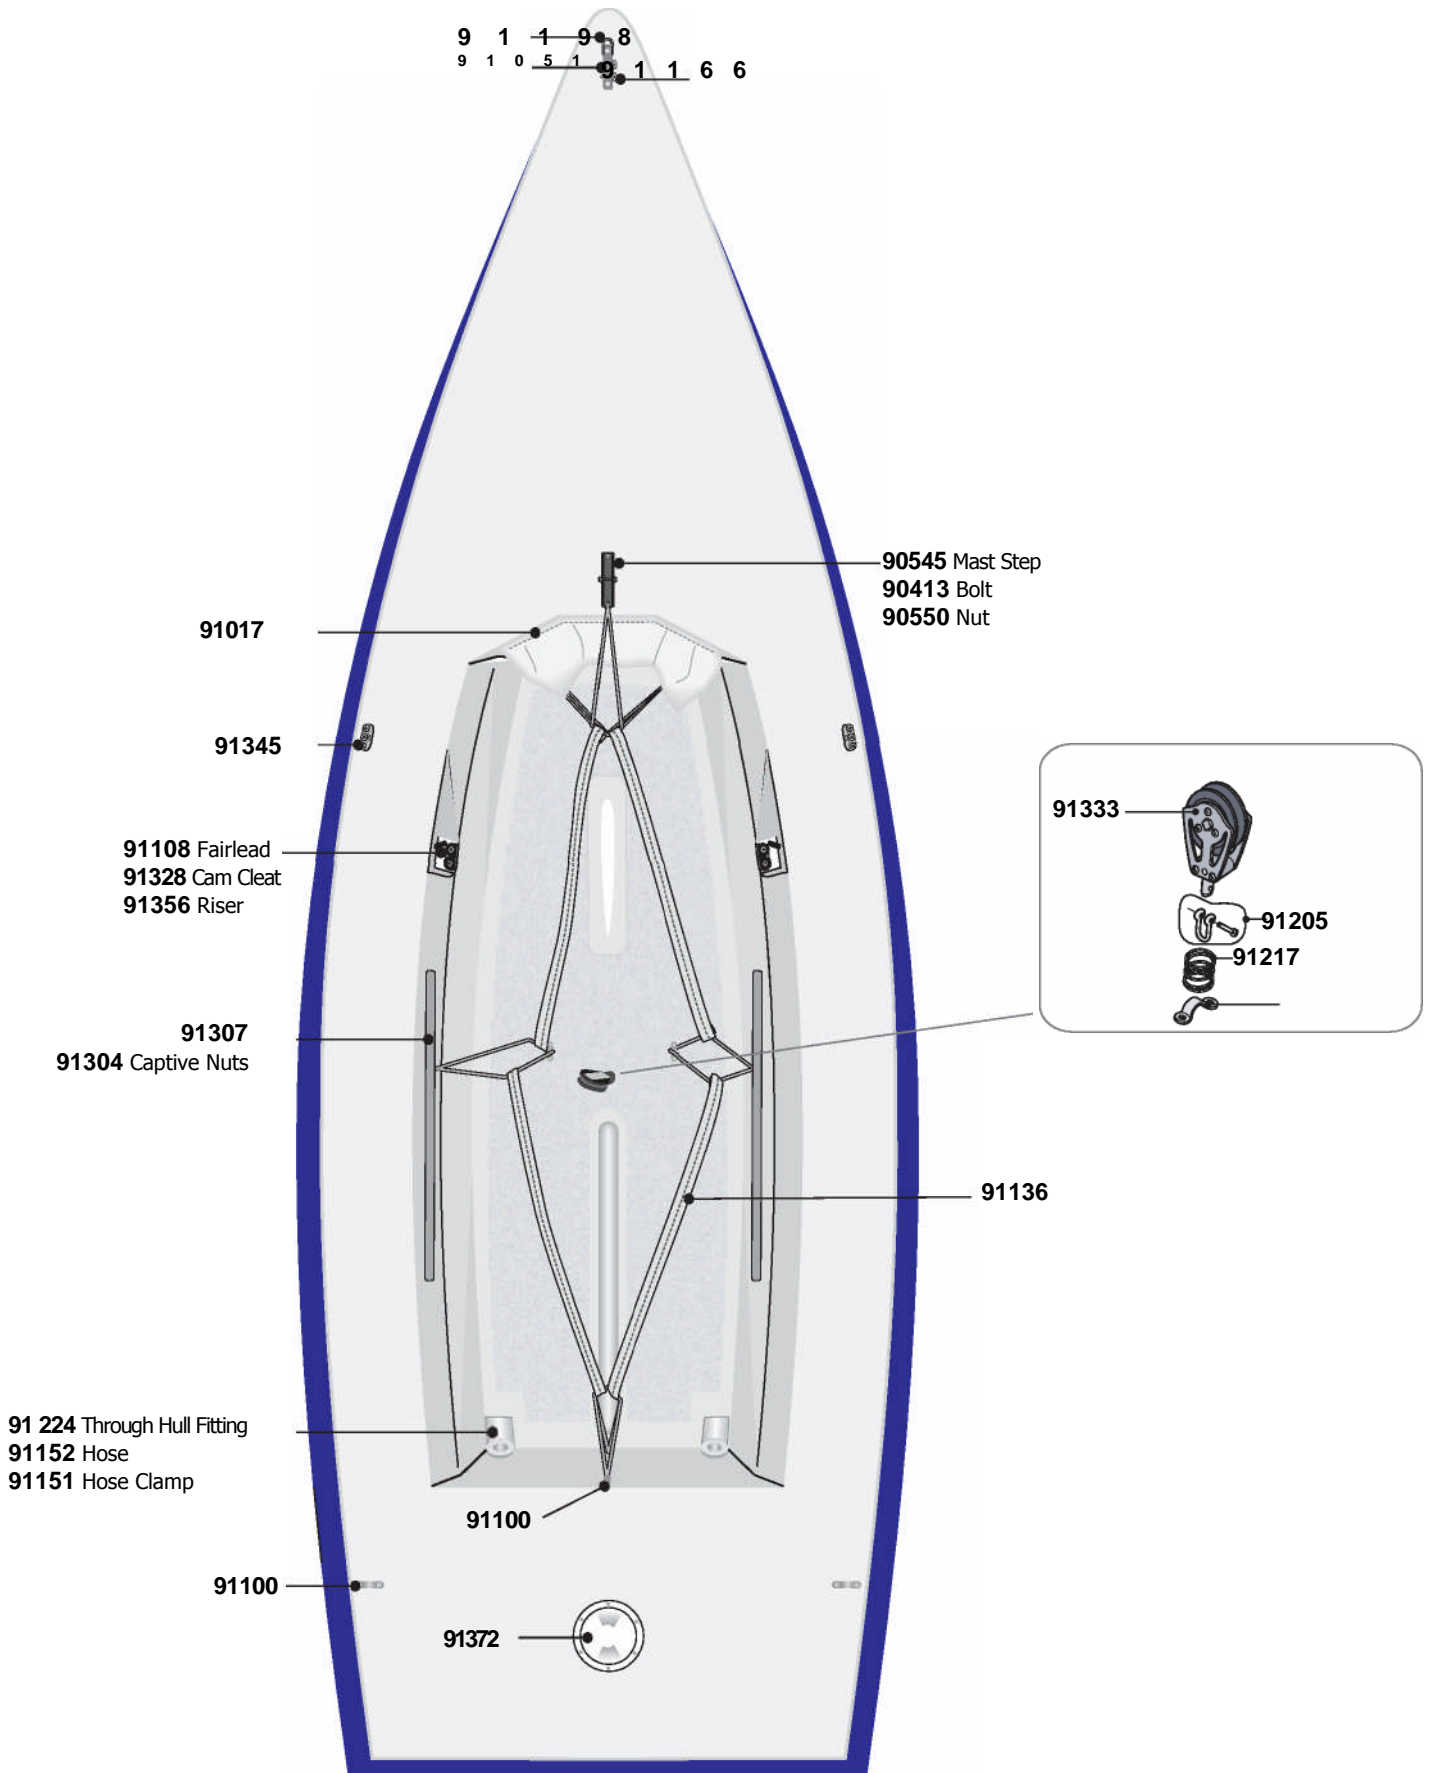

Vanguard15 Hull & Deck Hardware

Vanguard 15 Spars and Hardware

Vanguard15 Spars and Hardware

Vanguard15 Blades

Vanguard 15 Technical Information

Hull Weight	190 lbs	82.2 kg
LOA	15.2 ft	4.6 m
Beam	5.6 ft	1.7 m
Draft	3.2 ft	1.0 m
Main Sail Area	78 sq ft	7.2 m sq
Jib Sail Area	49 sq ft	4.6 m sq

Vanguard 15 Line Specifications

Description	Diameter (in)	Diameter (mm)	Type	Length	Quantity
Main Halyard	1/4 in	6mm	prestretch	41 ft	1
Cunningham	3/16 in	5mm	prestretch	4 ft	1
Jib Adjuster (older boats)	3/16 in	5mm	prestretch	10 ft	1
Forestay Tensioner	5/32 in	4mm	prestretch	4 ft	1
Daggerboard Retainer	3/16 in	5mm	shockcord	5 ft	1
Outhaul	3/16 in	5mm	prestretch	11 ft	1
Hiking strap tie down - short	3/16 in	5mm	prestretch	2 ft	4
Hiking strap tie down - long	3/16 in	5mm	prestretch	3 ft	4
Hiking strap keeper - short	3/16 in	5mm	prestretch	2 ft	2
Hiking strap keeper - long	3/16 in	5mm	prestretch	3 ft	3
Vang	3/16 in	5mm	prestretch	14 ft	1
Mainsheet - Split tail splice	5/16 in to 1/8 in tail	8mm to 3mm tail	braid to spectra	25 ft	1
Jibsheet	5/16 in	8mm	braid on braid	25 ft	1