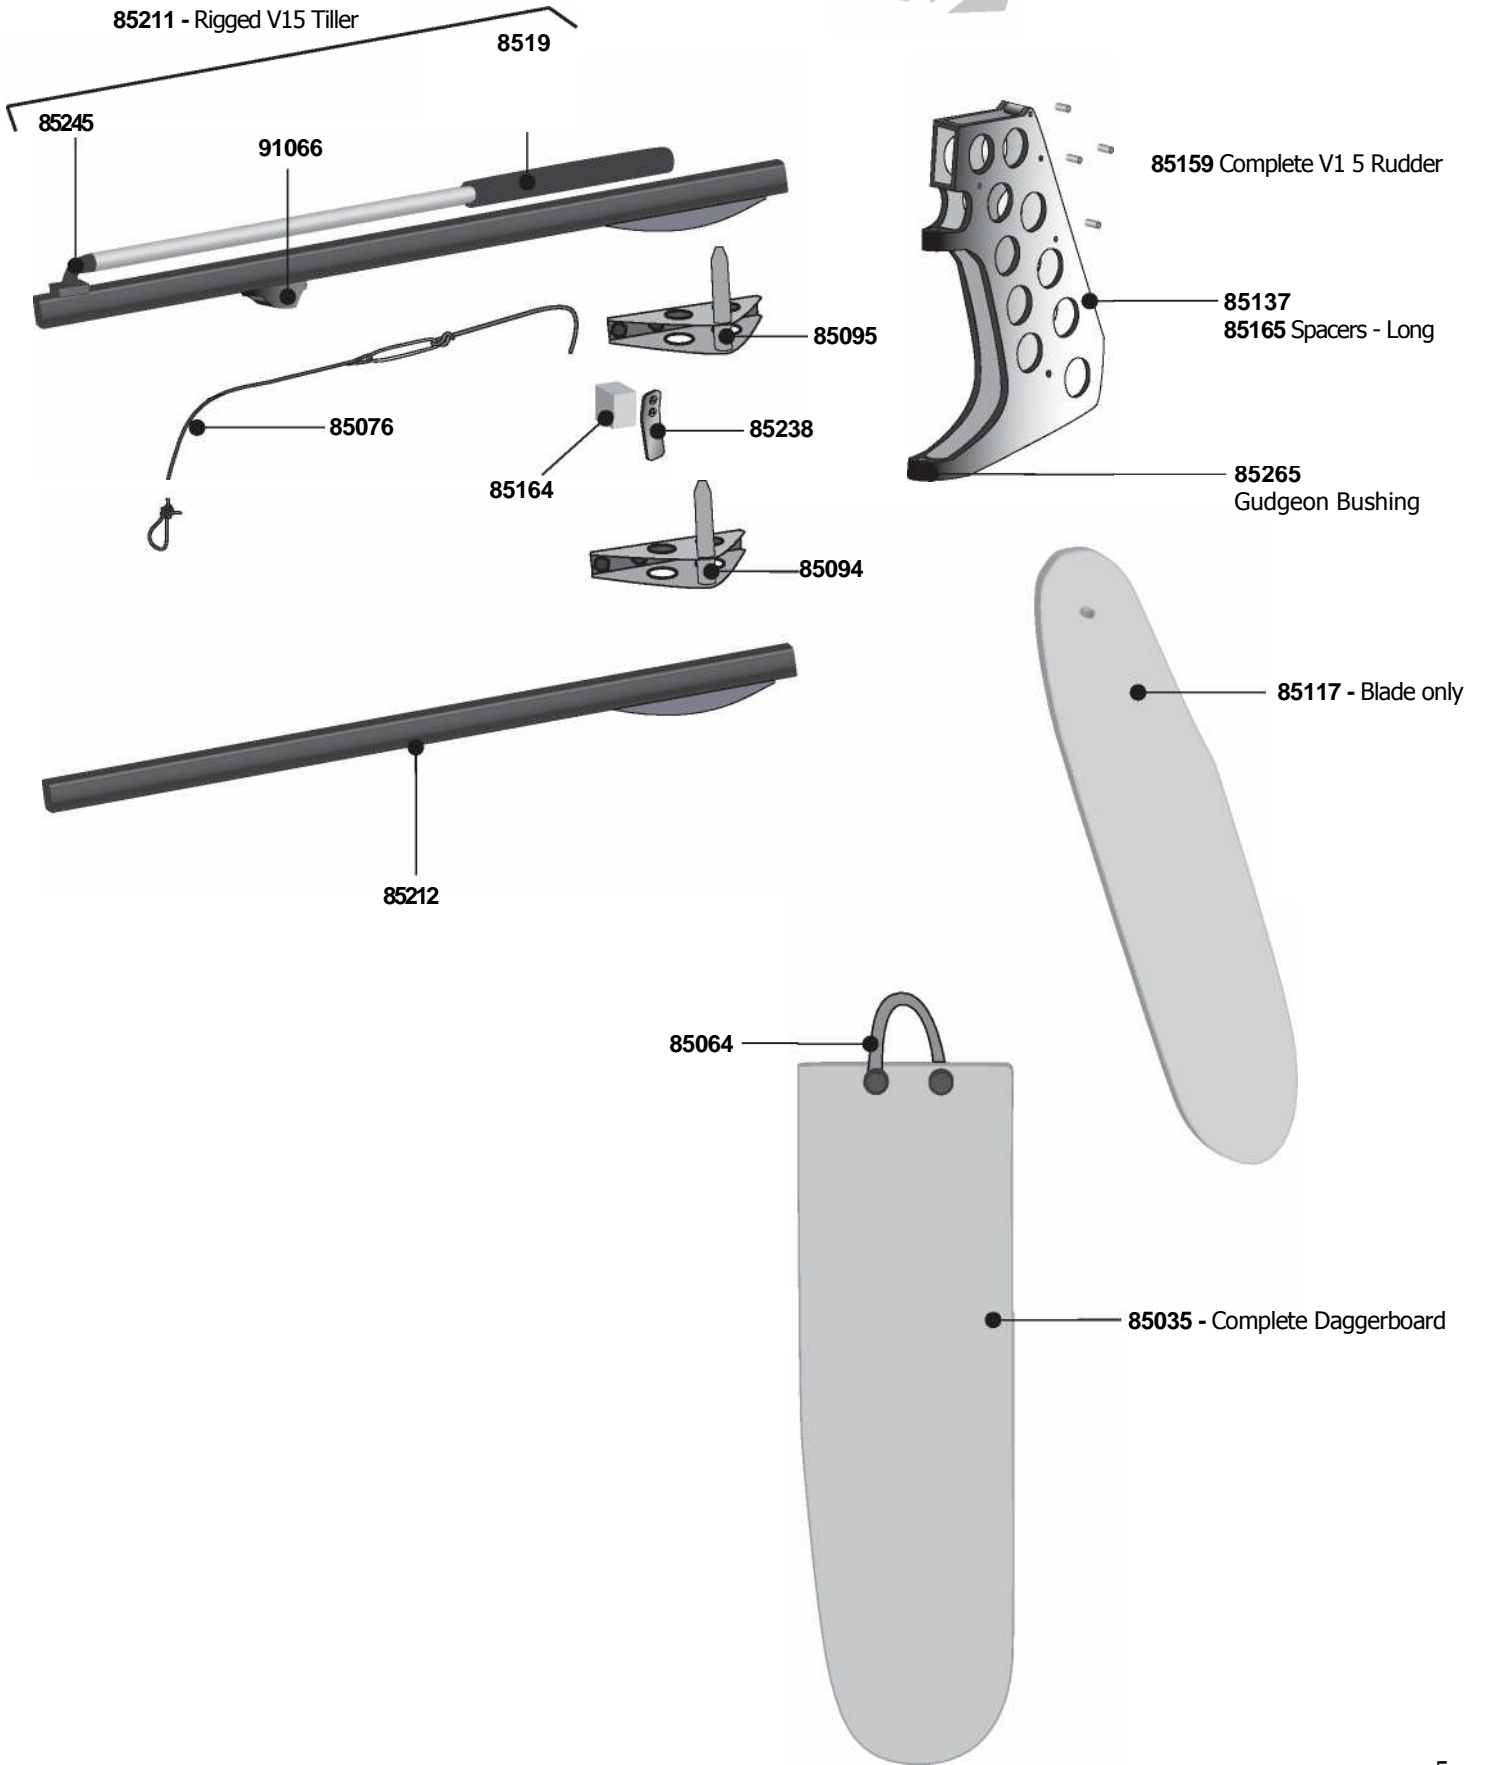

Vanguard15 Hull & Deck Hardware

Vanguard 15 Spars and Hardware

Vanguard15 Spars and Hardware

Vanguard15 Blades

Vanguard 15 Technical Information

Hull Weight	190 lbs	82.2 kg
LOA	15.2 ft	4.6 m
Beam	5.6 ft	1.7 m
Draft	3.2 ft	1.0 m
Main Sail Area	78 sq ft	7.2 m sq
Jib Sail Area	49 sq ft	4.6 m sq

Vanguard 15 Line Specifications

Description	Diameter (in)	Diameter (mm)	Type	Length	Quantity
Main Halyard	1/4 in	6mm	prestretch	41 ft	1
Cunningham	3/16 in	5mm	prestretch	4 ft	1
Jib Adjuster (older boats)	3/16 in	5mm	prestretch	10 ft	1
Forestay Tensioner	5/32 in	4mm	prestretch	4 ft	1
Daggerboard Retainer	3/16 in	5mm	shockcord	5 ft	1
Outhaul	3/16 in	5mm	prestretch	11 ft	1
Hiking strap tie down - short	3/16 in	5mm	prestretch	2 ft	4
Hiking strap tie down - long	3/16 in	5mm	prestretch	3 ft	4
Hiking strap keeper - short	3/16 in	5mm	prestretch	2 ft	2
Hiking strap keeper - long	3/16 in	5mm	prestretch	3 ft	3
Vang	3/16 in	5mm	prestretch	14 ft	1
Mainsheet - Split tail splice	5/16 in to 1/8 in tail	8mm to 3mm tail	braid to spectra	25 ft	1
Jibsheet	5/16 in	8mm	braid on braid	25 ft	1