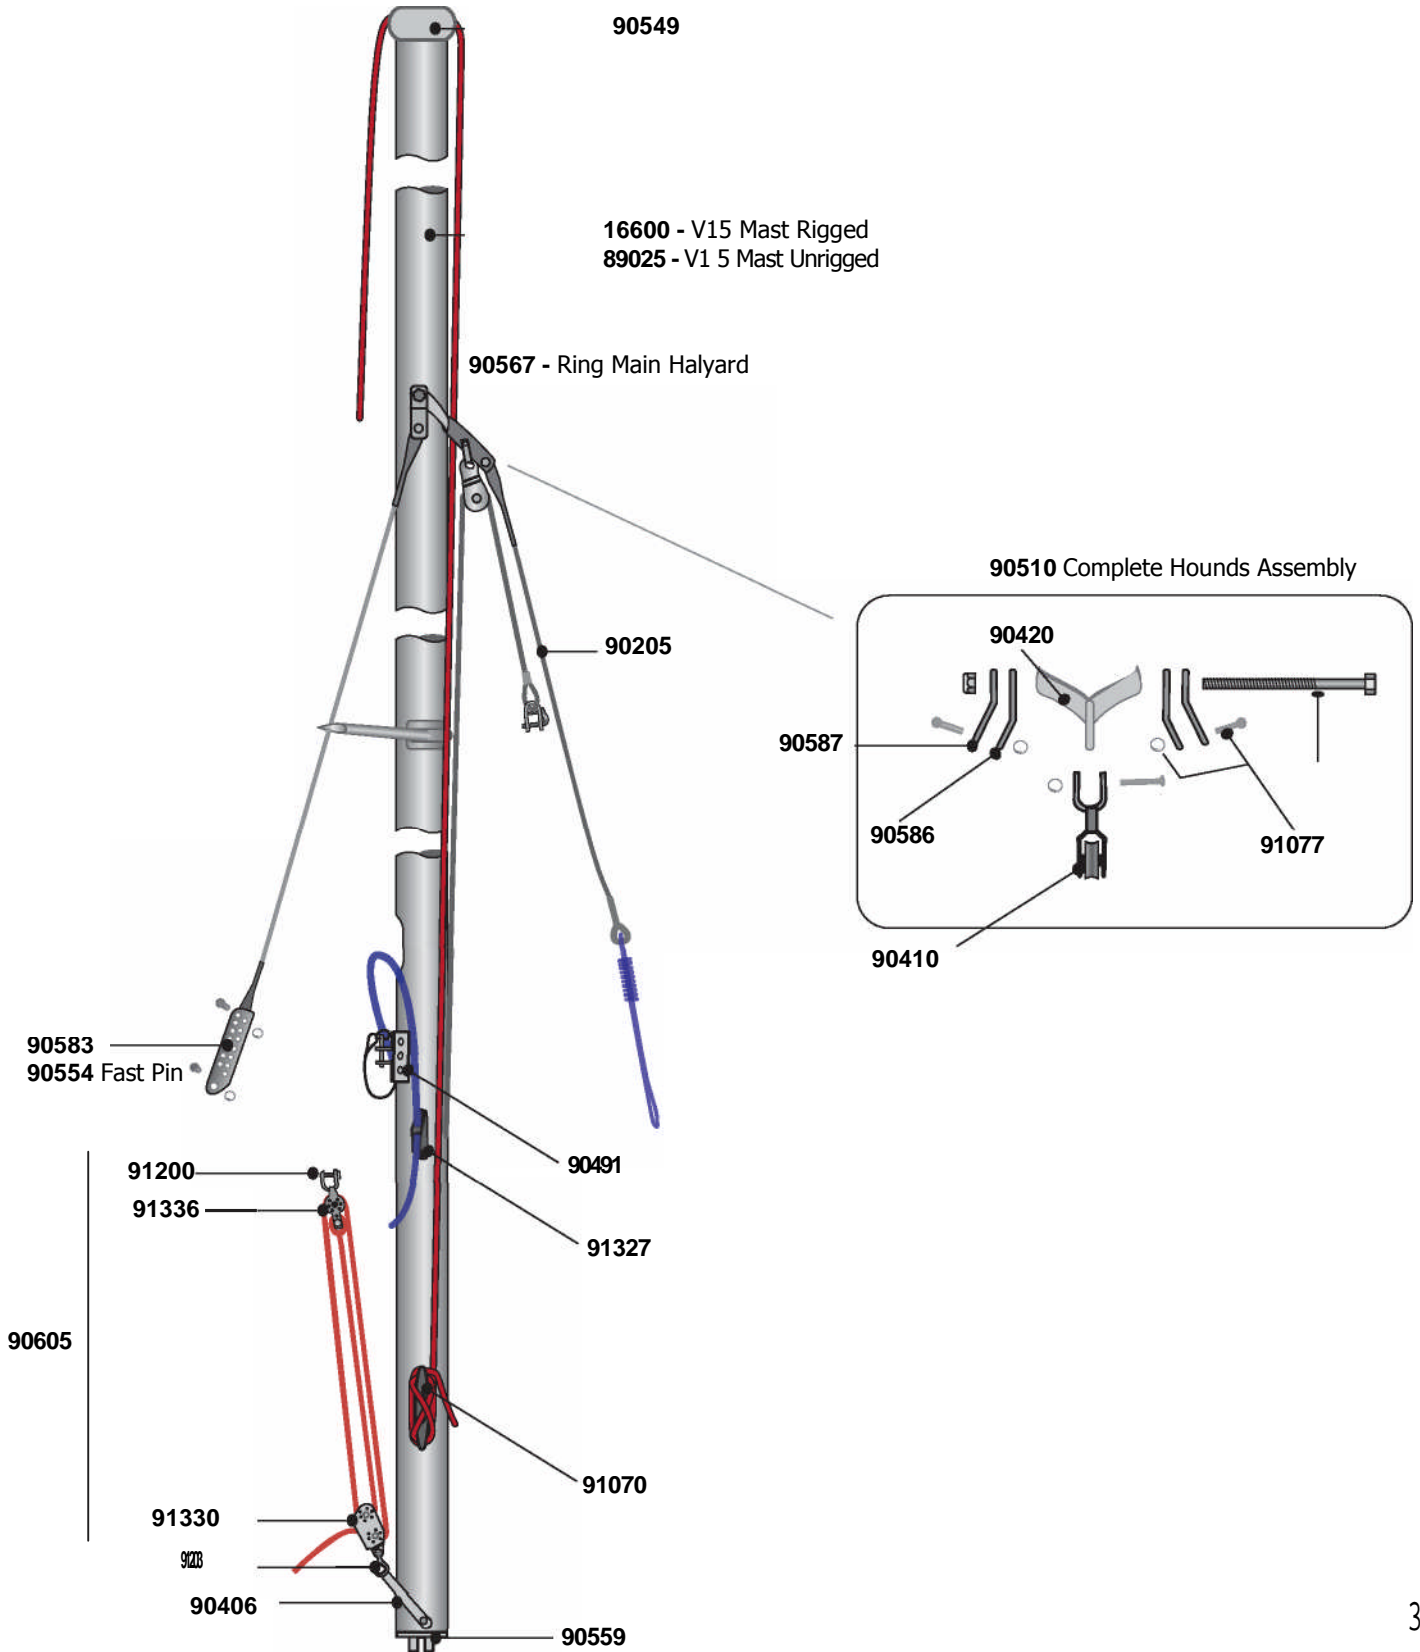

Vanguard15 Hull & Deck Hardware

Vanguard 15 Spars and Hardware

Vanguard15 Spars and Hardware

Vanguard15 Blades

Vanguard 15 Technical Information

Hull Weight	190 lbs	82.2 kg
LOA	15.2 ft	4.6 m
Beam	5.6 ft	1.7 m
Draft	3.2 ft	1.0 m
Main Sail Area	78 sq ft	7.2 m sq
Jib Sail Area	49 sq ft	4.6 m sq

Vanguard 15 Line Specifications

Description	Diameter (in)	Diameter (mm)	Type	Length	Quantity
Main Halyard	1/4 in	6mm	prestretch	41 ft	1
Cunningham	3/16 in	5mm	prestretch	4 ft	1
Jib Adjuster (older boats)	3/16 in	5mm	prestretch	10 ft	1
Forestay Tensioner	5/32 in	4mm	prestretch	4 ft	1
Daggerboard Retainer	3/16 in	5mm	shockcord	5 ft	1
Outhaul	3/16 in	5mm	prestretch	11 ft	1
Hiking strap tie down - short	3/16 in	5mm	prestretch	2 ft	4
Hiking strap tie down - long	3/16 in	5mm	prestretch	3 ft	4
Hiking strap keeper - short	3/16 in	5mm	prestretch	2 ft	2
Hiking strap keeper - long	3/16 in	5mm	prestretch	3 ft	3
Vang	3/16 in	5mm	prestretch	14 ft	1
Mainsheet - Split tail splice	5/16 in to 1/8 in tail	8mm to 3mm tail	braid to spectra	25 ft	1
Jibsheet	5/16 in	8mm	braid on braid	25 ft	1