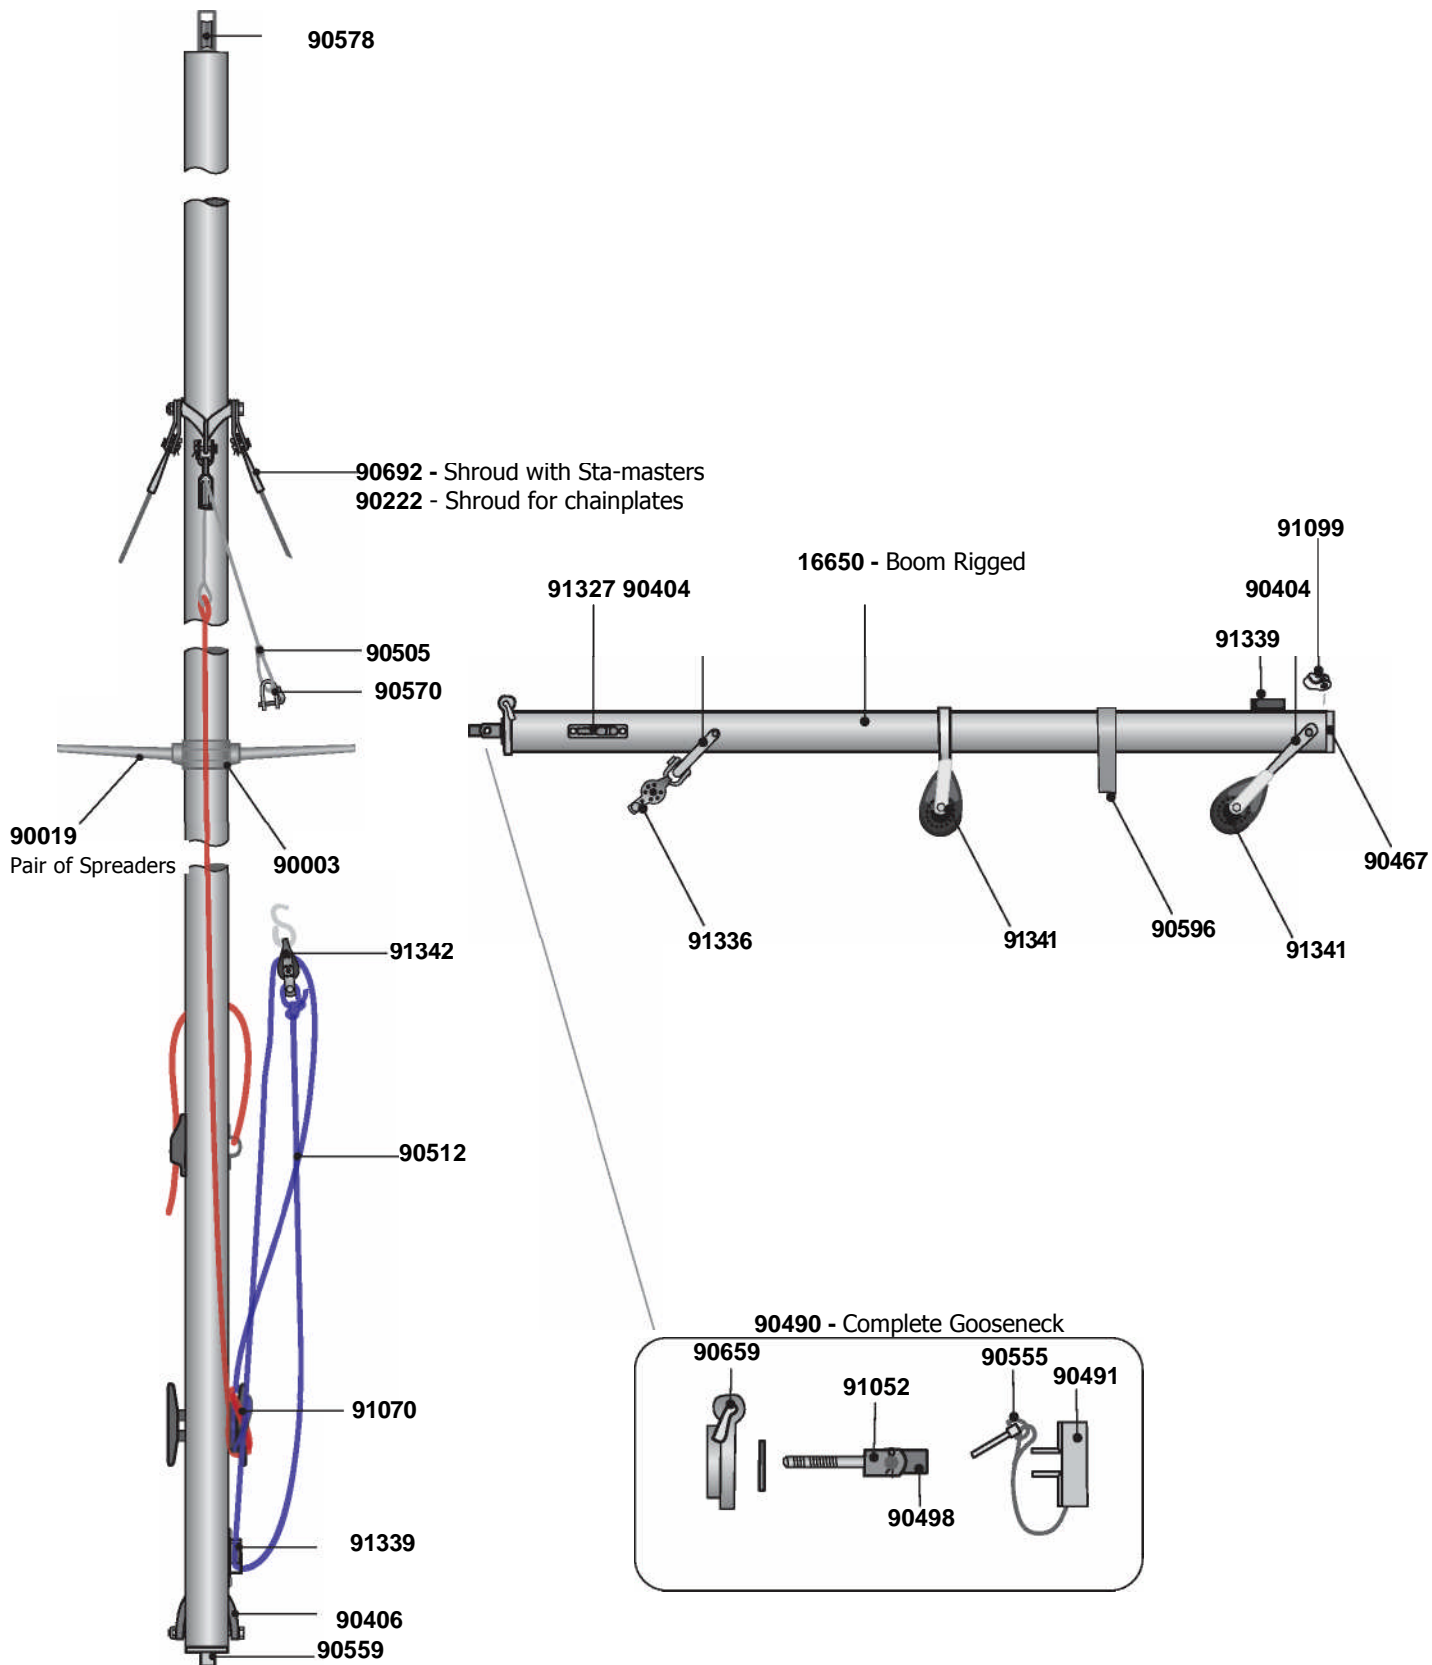

Vanguard15 Hull & Deck Hardware

Vanguard 15 Spars and Hardware

Vanguard15 Spars and Hardware

Vanguard15 Blades

Vanguard 15 Technical Information

Hull Weight	190 lbs	82.2 kg
LOA	15.2 ft	4.6 m
Beam	5.6 ft	1.7 m
Draft	3.2 ft	1.0 m
Main Sail Area	78 sq ft	7.2 m sq
Jib Sail Area	49 sq ft	4.6 m sq

Vanguard 15 Line Specifications

Description	Diameter (in)	Diameter (mm)	Type	Length	Quantity
Main Halyard	1/4 in	6mm	prestretch	41 ft	1
Cunningham	3/16 in	5mm	prestretch	4 ft	1
Jib Adjuster (older boats)	3/16 in	5mm	prestretch	10 ft	1
Forestay Tensioner	5/32 in	4mm	prestretch	4 ft	1
Daggerboard Retainer	3/16 in	5mm	shockcord	5 ft	1
Outhaul	3/16 in	5mm	prestretch	11 ft	1
Hiking strap tie down - short	3/16 in	5mm	prestretch	2 ft	4
Hiking strap tie down - long	3/16 in	5mm	prestretch	3 ft	4
Hiking strap keeper - short	3/16 in	5mm	prestretch	2 ft	2
Hiking strap keeper - long	3/16 in	5mm	prestretch	3 ft	3
Vang	3/16 in	5mm	prestretch	14 ft	1
Mainsheet - Split tail splice	5/16 in to 1/8 in tail	8mm to 3mm tail	braid to spectra	25 ft	1
Jibsheet	5/16 in	8mm	braid on braid	25 ft	1