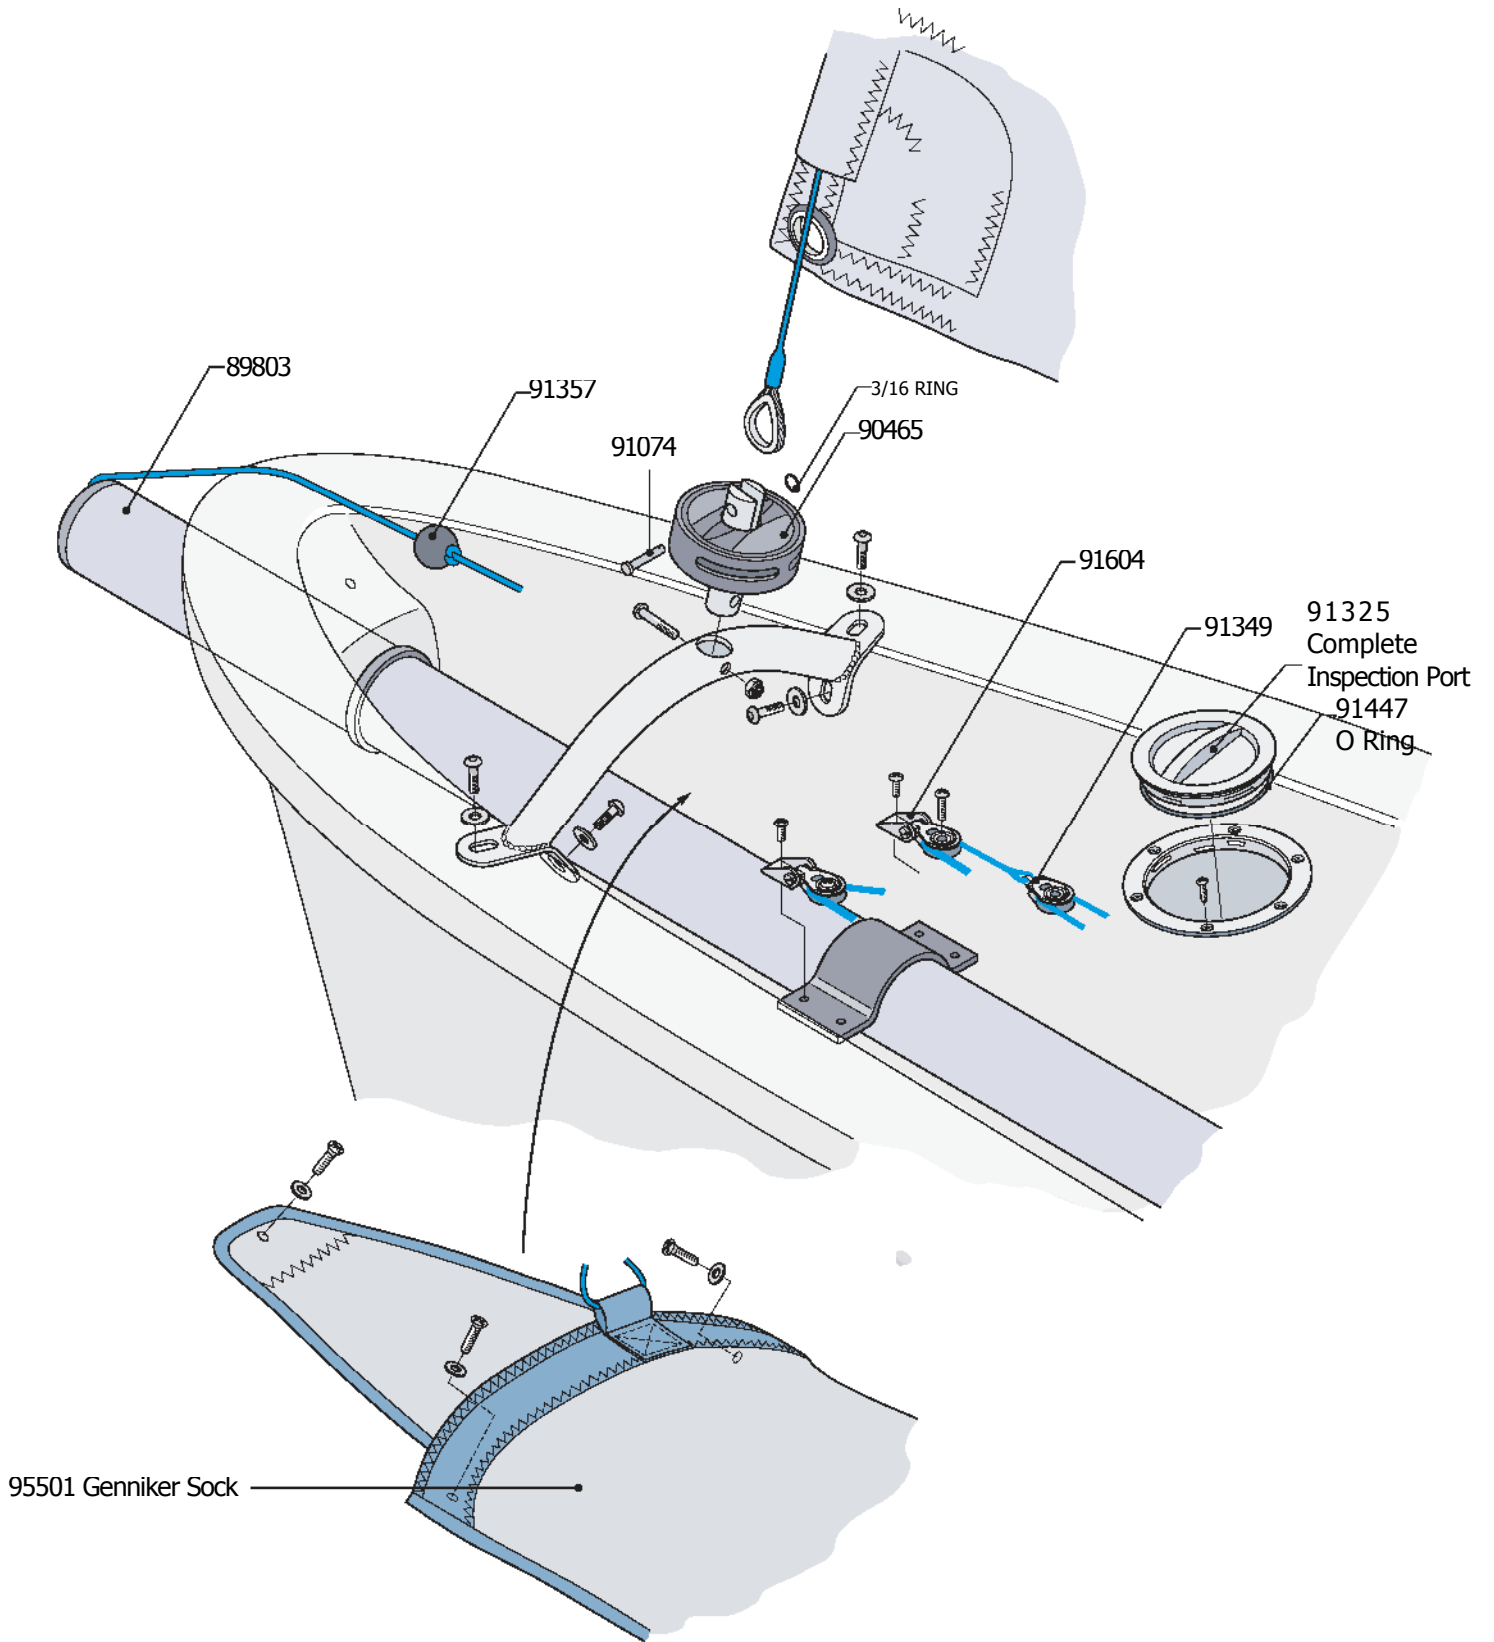

Vago Sails and Spars

Vago Hull & Deck Fittings

Vago Deck Fittings & Mast Step

Vago Mast Fittings

Vago Mast Fittings

Vago Boom and Gnav System

Vago Rigging and Trapeze Kit

Vago Mainsheet and Sail Controls

Vago Rudder and Transom Fittings

Vago Technical Information

Hull Weight	233.69 lbs	106 KG
LOA	13.78 ft	4.20 m
Beam	5.12 ft	1.56 m
Draft	3.77 ft	1.15 m
Main Sail Area	81.38 sq ft	7.56 sq m
Jib Sail Area	29.92 sq ft	2.78 sq m
Spinnaker Sail Area	116.79 sq ft	10.85 sq m
Race Main Sail Area	100.21 sq ft	9.31 sq m
Race Spinnaker Sail Area	129.92 sq ft	12.07 sq m

Vago Line Package

Description	Diameter (in)	Diameter (mm)	Type	Length	Quantity
Centerboard Retainer	1/4 in	6mm	shockcord	2.5 ft	1
Centerboard Rope Handle	3/16 in	5mm	prestretch	1 ft	1
Cunningham Control Line	5/32 in	4mm	prestretch	11.5 ft	1
Cunningham Strop	5/32 in	4mm	prestretch	2 ft	1
Forestay Strop	1/8 in	3mm	Dyneema	4.5 ft	1
Hiking Strap Retainer - Aft	3/16 in	5mm	Spectra	3 ft	1
Hiking Strap Retainer - Front	3/16 in	5mm	Spectra	3.5 ft	1
Hiking Strap Shockcord	3/16 in	5mm	shockcord	4 ft	1
Jib Halyard Purchase	5/32 in	4mm	prestretch	10 ft	1
Lower Shroud Mast Strop	1/8 in	3mm	Dyneema	2.5 ft	2
Lower Shroud Strop	1/8 in	3mm	Dyneema	2.5 ft	2
Main Halyard	3/16 in	5mm	prestretch	43	1
Mainsheet Bridle	5/32 in	4mm	Dyneema	6 ft	1
Outhaul	5/32 in	4mm	prestretch	11.5 ft	1
Reef Line - Aft	1/8 in	4mm	prestretch	32 ft	1
Reef Line - Forward	5/32 in	4mm	prestretch	32 ft	1
Righting Line	5/32 in	4mm	prestretch	6.5 ft	2
Righting Line Shockcord	3/16 in	5mm	shockcord	4 ft	2
Rudder Downhaul	3/16 in	5mm	prestretch	7 ft	1
Spinnaker Halyard	5/32 in	4mm	prestretch	46 ft	1
Trapeze Adjuster	3/16 in	5mm	prestretch	10 ft	2
Trapeze Shockcord	3/16 in	5mm	shockcord	14 ft	1
Vang Control Line	5/32 in	4mm	prestretch	20 ft	1
Vang Primary	5/32 in	4mm	prestretch	7 ft	1
Sheets					
Jibsheet	9/32 in	7mm	braid on braid	22 ft	1
Mainsheet	9/32 in	7mm	braid on braid	22 ft	1
Spinnaker Sheet	1/4 in	6mm	braid on braid	35 ft	1