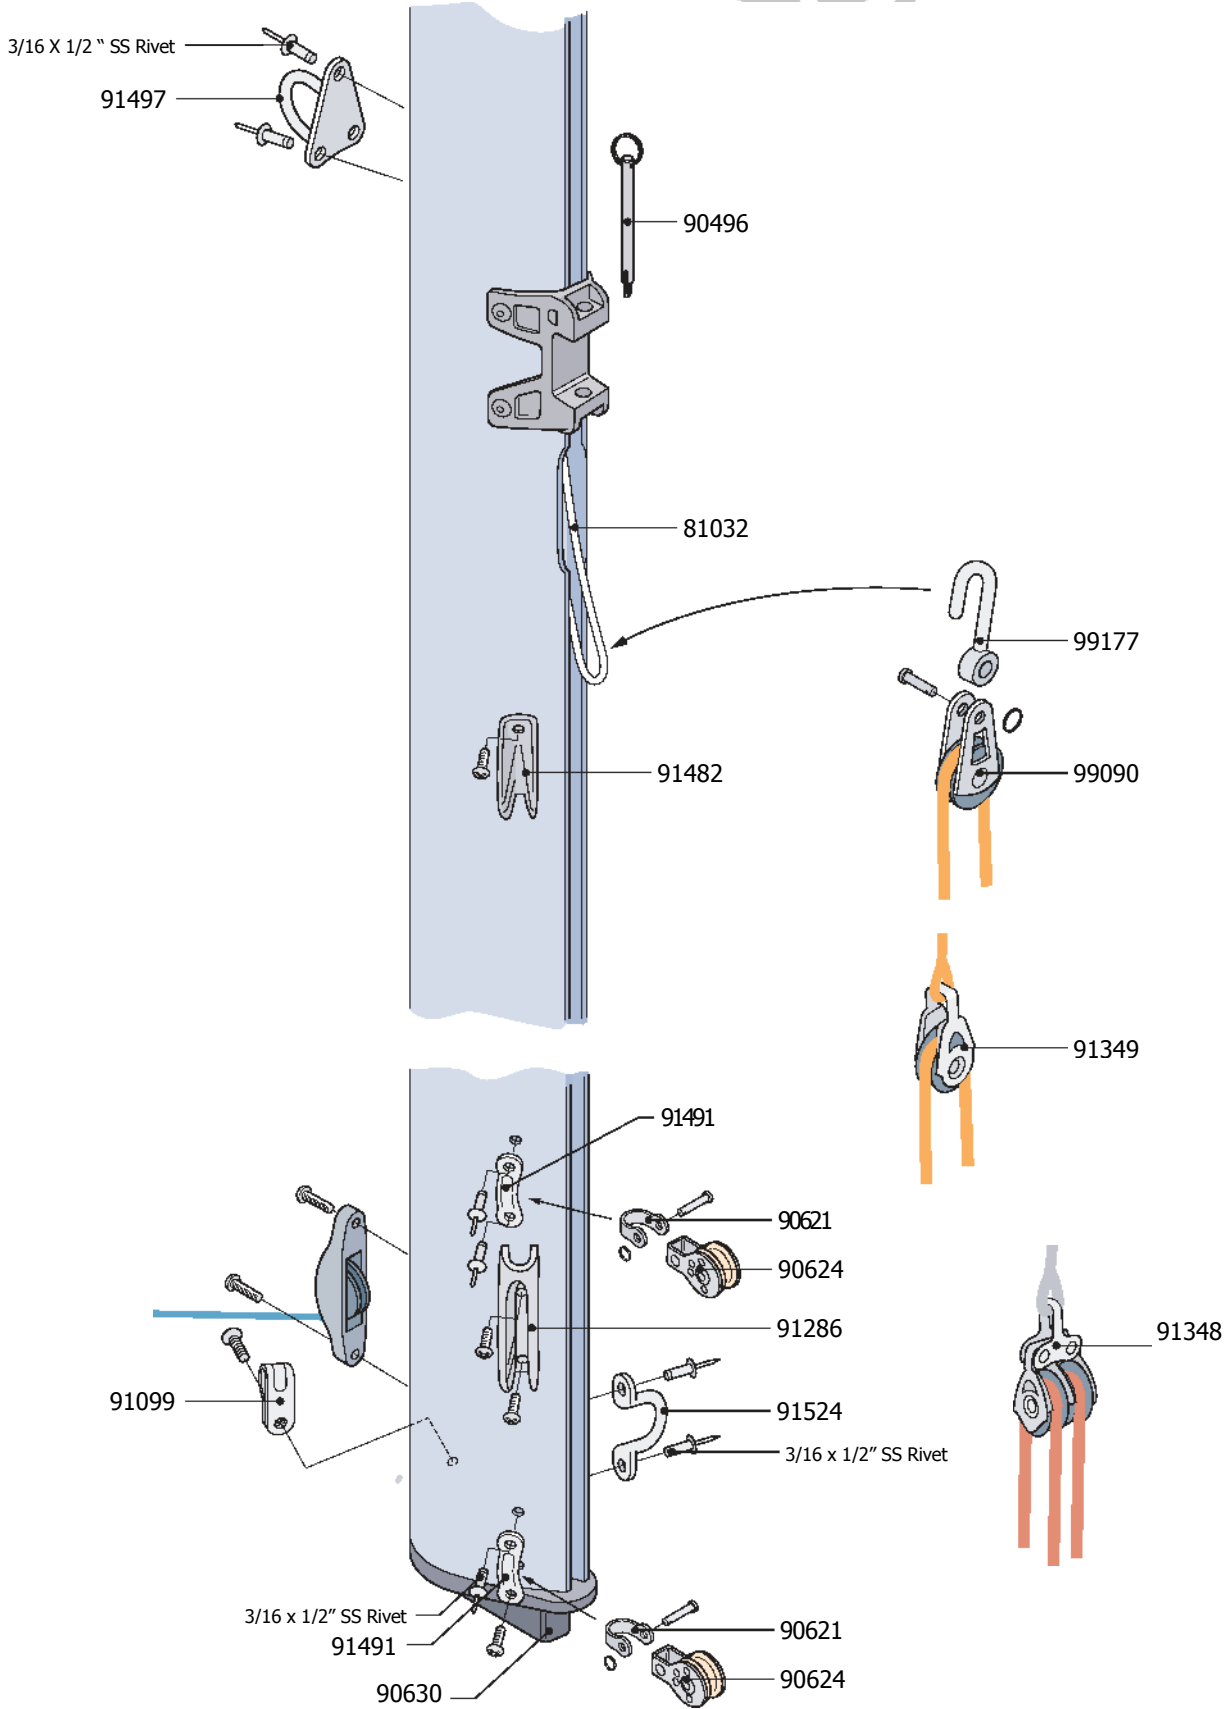

Vago Sails and Spars

Vago Hull & Deck Fittings

Vago Deck Fittings & Mast Step

Vago Mast Fittings

Vago Mast Fittings

Vago Boom and Gnav System

Vago Rigging and Trapeze Kit

Vago Mainsheet and Sail Controls

Vago Rudder and Transom Fittings

Vago Technical Information

Hull Weight	233.69 lbs	106 KG
LOA	13.78 ft	4.20 m
Beam	5.12 ft	1.56 m
Draft	3.77 ft	1.15 m
Main Sail Area	81.38 sq ft	7.56 sq m
Jib Sail Area	29.92 sq ft	2.78 sq m
Spinnaker Sail Area	116.79 sq ft	10.85 sq m
Race Main Sail Area	100.21 sq ft	9.31 sq m
Race Spinnaker Sail Area	129.92 sq ft	12.07 sq m

Vago Line Package

Description	Diameter (in)	Diameter (mm)	Type	Length	Quantity
Centerboard Retainer	1/4 in	6mm	shockcord	2.5 ft	1
Centerboard Rope Handle	3/16 in	5mm	prestretch	1 ft	1
Cunningham Control Line	5/32 in	4mm	prestretch	11.5 ft	1
Cunningham Strop	5/32 in	4mm	prestretch	2 ft	1
Forestay Strop	1/8 in	3mm	Dyneema	4.5 ft	1
Hiking Strap Retainer - Aft	3/16 in	5mm	Spectra	3 ft	1
Hiking Strap Retainer - Front	3/16 in	5mm	Spectra	3.5 ft	1
Hiking Strap Shockcord	3/16 in	5mm	shockcord	4 ft	1
Jib Halyard Purchase	5/32 in	4mm	prestretch	10 ft	1
Lower Shroud Mast Strop	1/8 in	3mm	Dyneema	2.5 ft	2
Lower Shroud Strop	1/8 in	3mm	Dyneema	2.5 ft	2
Main Halyard	3/16 in	5mm	prestretch	43	1
Mainsheet Bridle	5/32 in	4mm	Dyneema	6 ft	1
Outhaul	5/32 in	4mm	prestretch	11.5 ft	1
Reef Line - Aft	1/8 in	4mm	prestretch	32 ft	1
Reef Line - Forward	5/32 in	4mm	prestretch	32 ft	1
Righting Line	5/32 in	4mm	prestretch	6.5 ft	2
Righting Line Shockcord	3/16 in	5mm	shockcord	4 ft	2
Rudder Downhaul	3/16 in	5mm	prestretch	7 ft	1
Spinnaker Halyard	5/32 in	4mm	prestretch	46 ft	1
Trapeze Adjuster	3/16 in	5mm	prestretch	10 ft	2
Trapeze Shockcord	3/16 in	5mm	shockcord	14 ft	1
Vang Control Line	5/32 in	4mm	prestretch	20 ft	1
Vang Primary	5/32 in	4mm	prestretch	7 ft	1
Sheets					
Jibsheet	9/32 in	7mm	braid on braid	22 ft	1
Mainsheet	9/32 in	7mm	braid on braid	22 ft	1
Spinnaker Sheet	1/4 in	6mm	braid on braid	35 ft	1