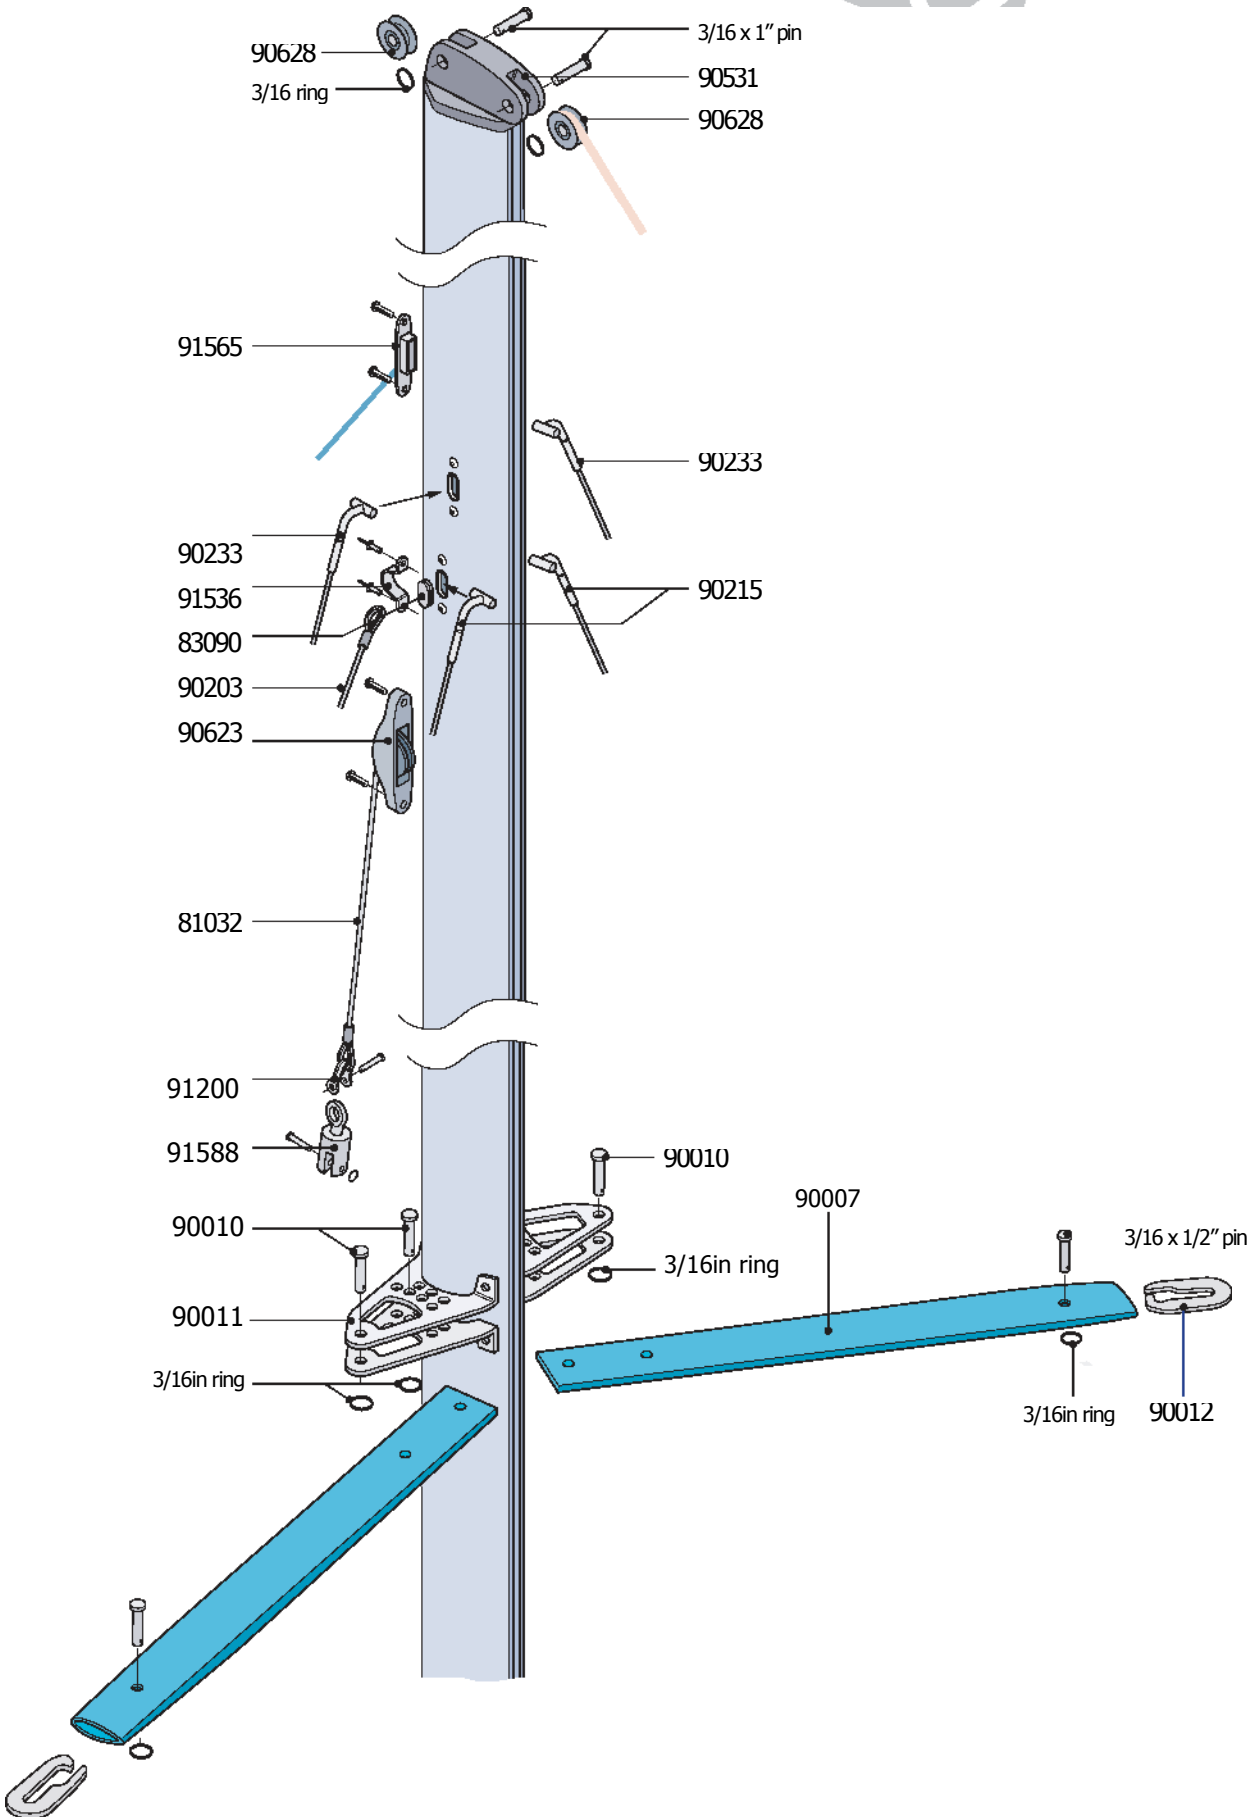

Vago Sails and Spars

Vago Hull & Deck Fittings

Vago Deck Fittings & Mast Step

Vago Mast Fittings

Vago Mast Fittings

Vago Boom and Gnav System

Vago Rigging and Trapeze Kit

Vago Mainsheet and Sail Controls

Vago Rudder and Transom Fittings

Vago Technical Information

Hull Weight	233.69 lbs	106 KG
LOA	13.78 ft	4.20 m
Beam	5.12 ft	1.56 m
Draft	3.77 ft	1.15 m
Main Sail Area	81.38 sq ft	7.56 sq m
Jib Sail Area	29.92 sq ft	2.78 sq m
Spinnaker Sail Area	116.79 sq ft	10.85 sq m
Race Main Sail Area	100.21 sq ft	9.31 sq m
Race Spinnaker Sail Area	129.92 sq ft	12.07 sq m

Vago Line Package

Description	Diameter (in)	Diameter (mm)	Type	Length	Quantity
Centerboard Retainer	1/4 in	6mm	shockcord	2.5 ft	1
Centerboard Rope Handle	3/16 in	5mm	prestretch	1 ft	1
Cunningham Control Line	5/32 in	4mm	prestretch	11.5 ft	1
Cunningham Strop	5/32 in	4mm	prestretch	2 ft	1
Forestay Strop	1/8 in	3mm	Dyneema	4.5 ft	1
Hiking Strap Retainer - Aft	3/16 in	5mm	Spectra	3 ft	1
Hiking Strap Retainer - Front	3/16 in	5mm	Spectra	3.5 ft	1
Hiking Strap Shockcord	3/16 in	5mm	shockcord	4 ft	1
Jib Halyard Purchase	5/32 in	4mm	prestretch	10 ft	1
Lower Shroud Mast Strop	1/8 in	3mm	Dyneema	2.5 ft	2
Lower Shroud Strop	1/8 in	3mm	Dyneema	2.5 ft	2
Main Halyard	3/16 in	5mm	prestretch	43	1
Mainsheet Bridle	5/32 in	4mm	Dyneema	6 ft	1
Outhaul	5/32 in	4mm	prestretch	11.5 ft	1
Reef Line - Aft	1/8 in	4mm	prestretch	32 ft	1
Reef Line - Forward	5/32 in	4mm	prestretch	32 ft	1
Righting Line	5/32 in	4mm	prestretch	6.5 ft	2
Righting Line Shockcord	3/16 in	5mm	shockcord	4 ft	2
Rudder Downhaul	3/16 in	5mm	prestretch	7 ft	1
Spinnaker Halyard	5/32 in	4mm	prestretch	46 ft	1
Trapeze Adjuster	3/16 in	5mm	prestretch	10 ft	2
Trapeze Shockcord	3/16 in	5mm	shockcord	14 ft	1
Vang Control Line	5/32 in	4mm	prestretch	20 ft	1
Vang Primary	5/32 in	4mm	prestretch	7 ft	1
Sheets					
Jibsheet	9/32 in	7mm	braid on braid	22 ft	1
Mainsheet	9/32 in	7mm	braid on braid	22 ft	1
Spinnaker Sheet	1/4 in	6mm	braid on braid	35 ft	1