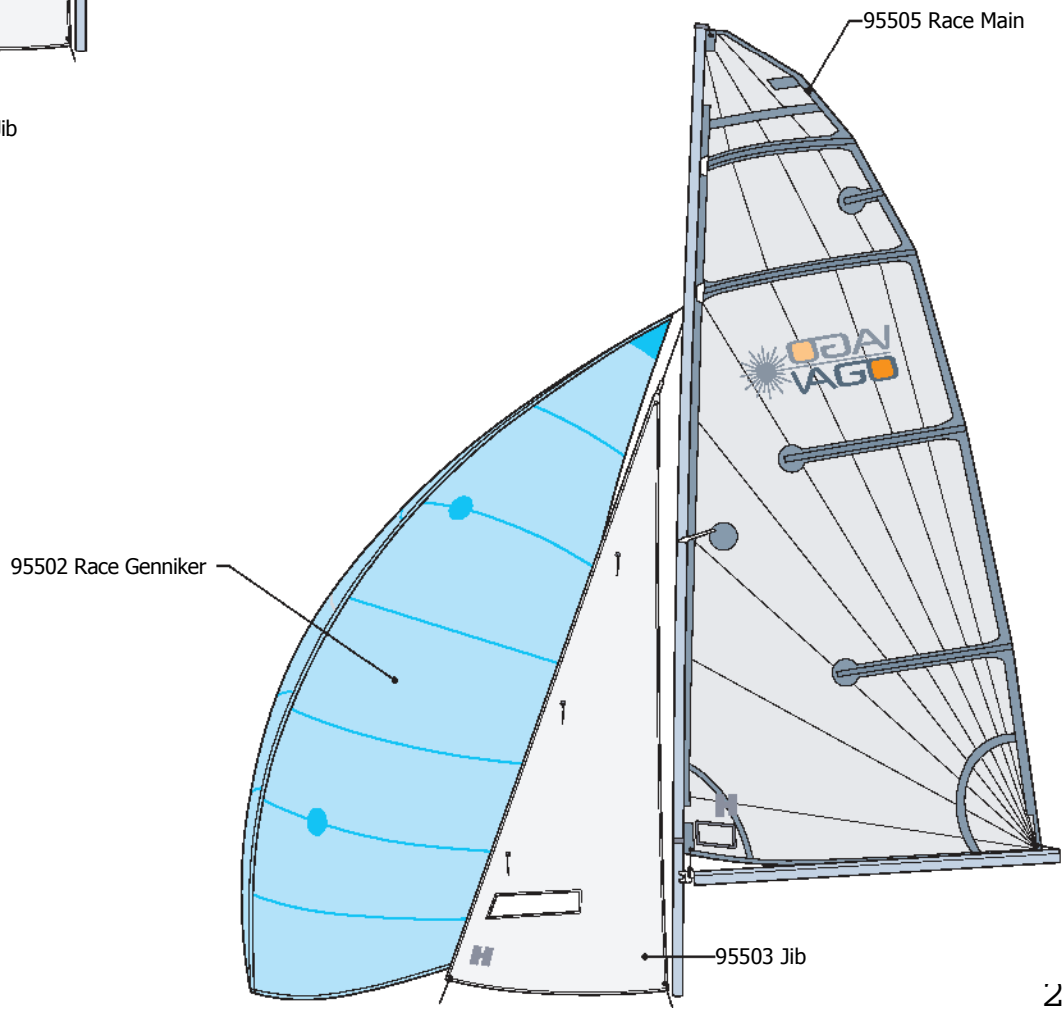

Vago Sails and Spars

Vago Hull & Deck Fittings

Vago Deck Fittings & Mast Step

Vago Mast Fittings

Vago Mast Fittings

Vago Boom and Gnav System

Vago Rigging and Trapeze Kit

Vago Mainsheet and Sail Controls

Vago Rudder and Transom Fittings

Vago Technical Information

Hull Weight	233.69 lbs	106 KG
LOA	13.78 ft	4.20 m
Beam	5.12 ft	1.56 m
Draft	3.77 ft	1.15 m
Main Sail Area	81.38 sq ft	7.56 sq m
Jib Sail Area	29.92 sq ft	2.78 sq m
Spinnaker Sail Area	116.79 sq ft	10.85 sq m
Race Main Sail Area	100.21 sq ft	9.31 sq m
Race Spinnaker Sail Area	129.92 sq ft	12.07 sq m

Vago Line Package

Description	Diameter (in)	Diameter (mm)	Type	Length	Quantity
Centerboard Retainer	1/4 in	6mm	shockcord	2.5 ft	1
Centerboard Rope Handle	3/16 in	5mm	prestretch	1 ft	1
Cunningham Control Line	5/32 in	4mm	prestretch	11.5 ft	1
Cunningham Strop	5/32 in	4mm	prestretch	2 ft	1
Forestay Strop	1/8 in	3mm	Dyneema	4.5 ft	1
Hiking Strap Retainer - Aft	3/16 in	5mm	Spectra	3 ft	1
Hiking Strap Retainer - Front	3/16 in	5mm	Spectra	3.5 ft	1
Hiking Strap Shockcord	3/16 in	5mm	shockcord	4 ft	1
Jib Halyard Purchase	5/32 in	4mm	prestretch	10 ft	1
Lower Shroud Mast Strop	1/8 in	3mm	Dyneema	2.5 ft	2
Lower Shroud Strop	1/8 in	3mm	Dyneema	2.5 ft	2
Main Halyard	3/16 in	5mm	prestretch	43	1
Mainsheet Bridle	5/32 in	4mm	Dyneema	6 ft	1
Outhaul	5/32 in	4mm	prestretch	11.5 ft	1
Reef Line - Aft	1/8 in	4mm	prestretch	32 ft	1
Reef Line - Forward	5/32 in	4mm	prestretch	32 ft	1
Righting Line	5/32 in	4mm	prestretch	6.5 ft	2
Righting Line Shockcord	3/16 in	5mm	shockcord	4 ft	2
Rudder Downhaul	3/16 in	5mm	prestretch	7 ft	1
Spinnaker Halyard	5/32 in	4mm	prestretch	46 ft	1
Trapeze Adjuster	3/16 in	5mm	prestretch	10 ft	2
Trapeze Shockcord	3/16 in	5mm	shockcord	14 ft	1
Vang Control Line	5/32 in	4mm	prestretch	20 ft	1
Vang Primary	5/32 in	4mm	prestretch	7 ft	1
Sheets					
Jibsheet	9/32 in	7mm	braid on braid	22 ft	1
Mainsheet	9/32 in	7mm	braid on braid	22 ft	1
Spinnaker Sheet	1/4 in	6mm	braid on braid	35 ft	1