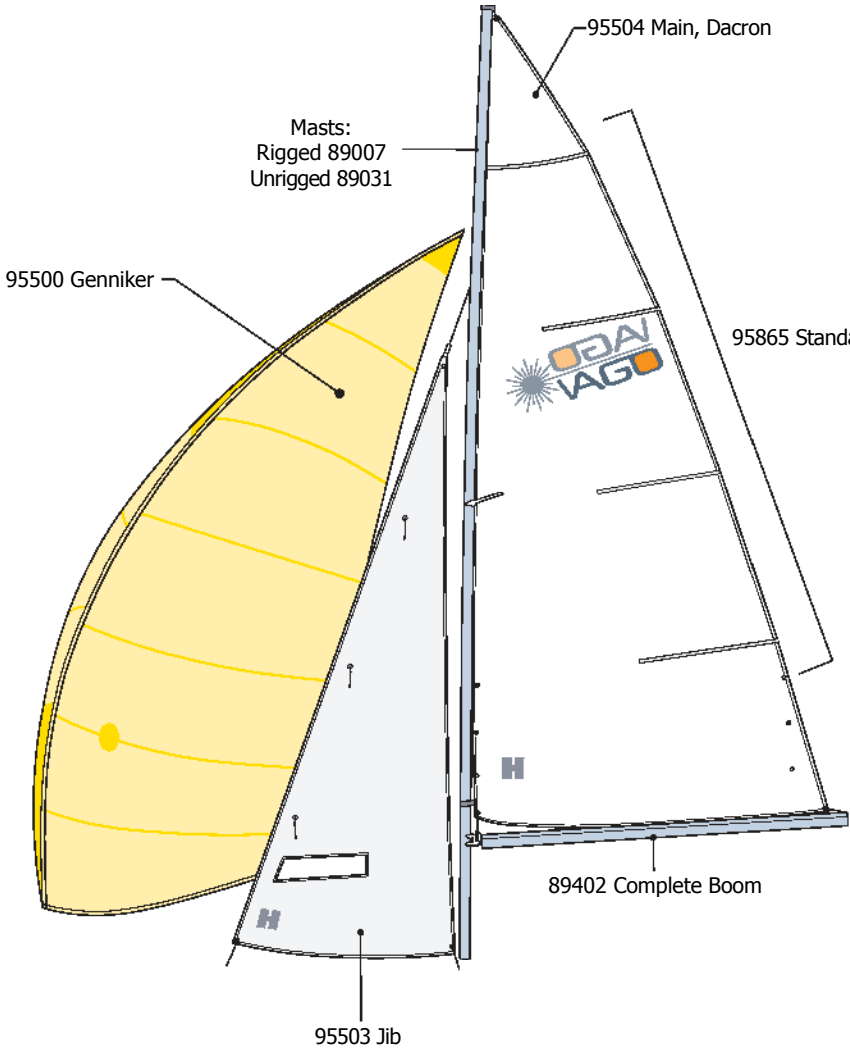

Vago Sails and Spars

Vago Hull & Deck Fittings

Vago Deck Fittings & Mast Step

Vago Mast Fittings

Vago Mast Fittings

Vago Boom and Gnav System

Vago Rigging and Trapeze Kit

Vago Mainsheet and Sail Controls

Vago Rudder and Transom Fittings

Vago Technical Information

Hull Weight	233.69 lbs	106 KG
LOA	13.78 ft	4.20 m
Beam	5.12 ft	1.56 m
Draft	3.77 ft	1.15 m
Main Sail Area	81.38 sq ft	7.56 sq m
Jib Sail Area	29.92 sq ft	2.78 sq m
Spinnaker Sail Area	116.79 sq ft	10.85 sq m
Race Main Sail Area	100.21 sq ft	9.31 sq m
Race Spinnaker Sail Area	129.92 sq ft	12.07 sq m

Vago Line Package

Description	Diameter (in)	Diameter (mm)	Type	Length	Quantity
Centerboard Retainer	1/4 in	6mm	shockcord	2.5 ft	1
Centerboard Rope Handle	3/16 in	5mm	prestretch	1 ft	1
Cunningham Control Line	5/32 in	4mm	prestretch	11.5 ft	1
Cunningham Strop	5/32 in	4mm	prestretch	2 ft	1
Forestay Strop	1/8 in	3mm	Dyneema	4.5 ft	1
Hiking Strap Retainer - Aft	3/16 in	5mm	Spectra	3 ft	1
Hiking Strap Retainer - Front	3/16 in	5mm	Spectra	3.5 ft	1
Hiking Strap Shockcord	3/16 in	5mm	shockcord	4 ft	1
Jib Halyard Purchase	5/32 in	4mm	prestretch	10 ft	1
Lower Shroud Mast Strop	1/8 in	3mm	Dyneema	2.5 ft	2
Lower Shroud Strop	1/8 in	3mm	Dyneema	2.5 ft	2
Main Halyard	3/16 in	5mm	prestretch	43	1
Mainsheet Bridle	5/32 in	4mm	Dyneema	6 ft	1
Outhaul	5/32 in	4mm	prestretch	11.5 ft	1
Reef Line - Aft	1/8 in	4mm	prestretch	32 ft	1
Reef Line - Forward	5/32 in	4mm	prestretch	32 ft	1
Righting Line	5/32 in	4mm	prestretch	6.5 ft	2
Righting Line Shockcord	3/16 in	5mm	shockcord	4 ft	2
Rudder Downhaul	3/16 in	5mm	prestretch	7 ft	1
Spinnaker Halyard	5/32 in	4mm	prestretch	46 ft	1
Trapeze Adjuster	3/16 in	5mm	prestretch	10 ft	2
Trapeze Shockcord	3/16 in	5mm	shockcord	14 ft	1
Vang Control Line	5/32 in	4mm	prestretch	20 ft	1
Vang Primary	5/32 in	4mm	prestretch	7 ft	1
Sheets					
Jibsheet	9/32 in	7mm	braid on braid	22 ft	1
Mainsheet	9/32 in	7mm	braid on braid	22 ft	1
Spinnaker Sheet	1/4 in	6mm	braid on braid	35 ft	1