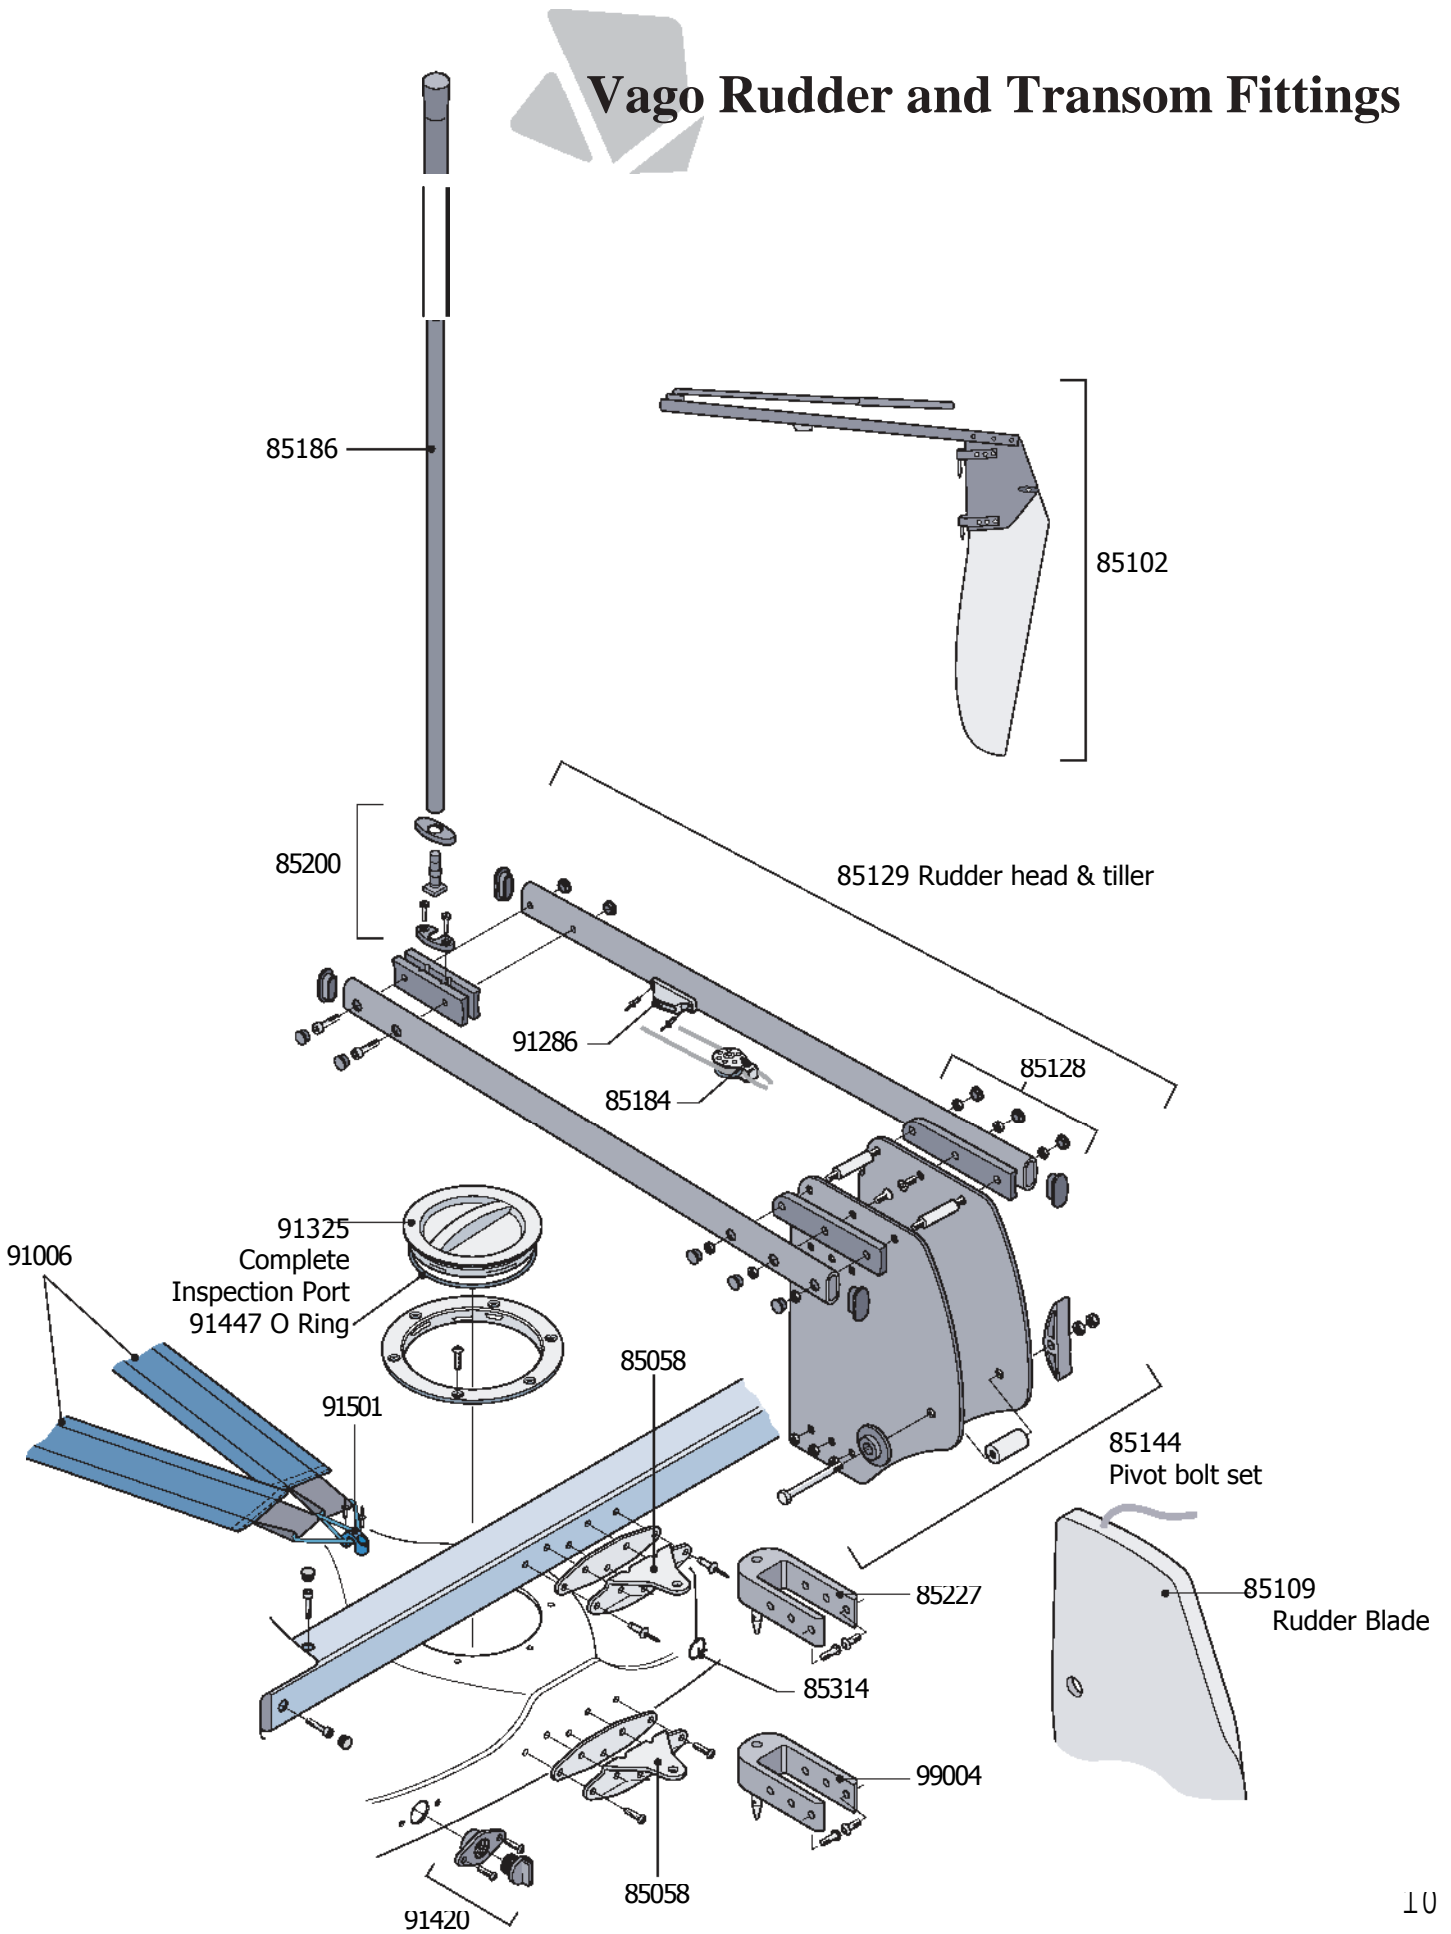

Vago Sails and Spars

Vago Hull & Deck Fittings

Vago Deck Fittings & Mast Step

Vago Mast Fittings

Vago Mast Fittings

Vago Boom and Gnav System

Vago Rigging and Trapeze Kit

Vago Mainsheet and Sail Controls

Vago Rudder and Transom Fittings

Vago Technical Information

Hull Weight	233.69 lbs	106 KG
LOA	13.78 ft	4.20 m
Beam	5.12 ft	1.56 m
Draft	3.77 ft	1.15 m
Main Sail Area	81.38 sq ft	7.56 sq m
Jib Sail Area	29.92 sq ft	2.78 sq m
Spinnaker Sail Area	116.79 sq ft	10.85 sq m
Race Main Sail Area	100.21 sq ft	9.31 sq m
Race Spinnaker Sail Area	129.92 sq ft	12.07 sq m

Vago Line Package

Description	Diameter (in)	Diameter (mm)	Type	Length	Quantity
Centerboard Retainer	1/4 in	6mm	shockcord	2.5 ft	1
Centerboard Rope Handle	3/16 in	5mm	prestretch	1 ft	1
Cunningham Control Line	5/32 in	4mm	prestretch	11.5 ft	1
Cunningham Strop	5/32 in	4mm	prestretch	2 ft	1
Forestay Strop	1/8 in	3mm	Dyneema	4.5 ft	1
Hiking Strap Retainer - Aft	3/16 in	5mm	Spectra	3 ft	1
Hiking Strap Retainer - Front	3/16 in	5mm	Spectra	3.5 ft	1
Hiking Strap Shockcord	3/16 in	5mm	shockcord	4 ft	1
Jib Halyard Purchase	5/32 in	4mm	prestretch	10 ft	1
Lower Shroud Mast Strop	1/8 in	3mm	Dyneema	2.5 ft	2
Lower Shroud Strop	1/8 in	3mm	Dyneema	2.5 ft	2
Main Halyard	3/16 in	5mm	prestretch	43	1
Mainsheet Bridle	5/32 in	4mm	Dyneema	6 ft	1
Outhaul	5/32 in	4mm	prestretch	11.5 ft	1
Reef Line - Aft	1/8 in	4mm	prestretch	32 ft	1
Reef Line - Forward	5/32 in	4mm	prestretch	32 ft	1
Righting Line	5/32 in	4mm	prestretch	6.5 ft	2
Righting Line Shockcord	3/16 in	5mm	shockcord	4 ft	2
Rudder Downhaul	3/16 in	5mm	prestretch	7 ft	1
Spinnaker Halyard	5/32 in	4mm	prestretch	46 ft	1
Trapeze Adjuster	3/16 in	5mm	prestretch	10 ft	2
Trapeze Shockcord	3/16 in	5mm	shockcord	14 ft	1
Vang Control Line	5/32 in	4mm	prestretch	20 ft	1
Vang Primary	5/32 in	4mm	prestretch	7 ft	1
Sheets					
Jibsheet	9/32 in	7mm	braid on braid	22 ft	1
Mainsheet	9/32 in	7mm	braid on braid	22 ft	1
Spinnaker Sheet	1/4 in	6mm	braid on braid	35 ft	1