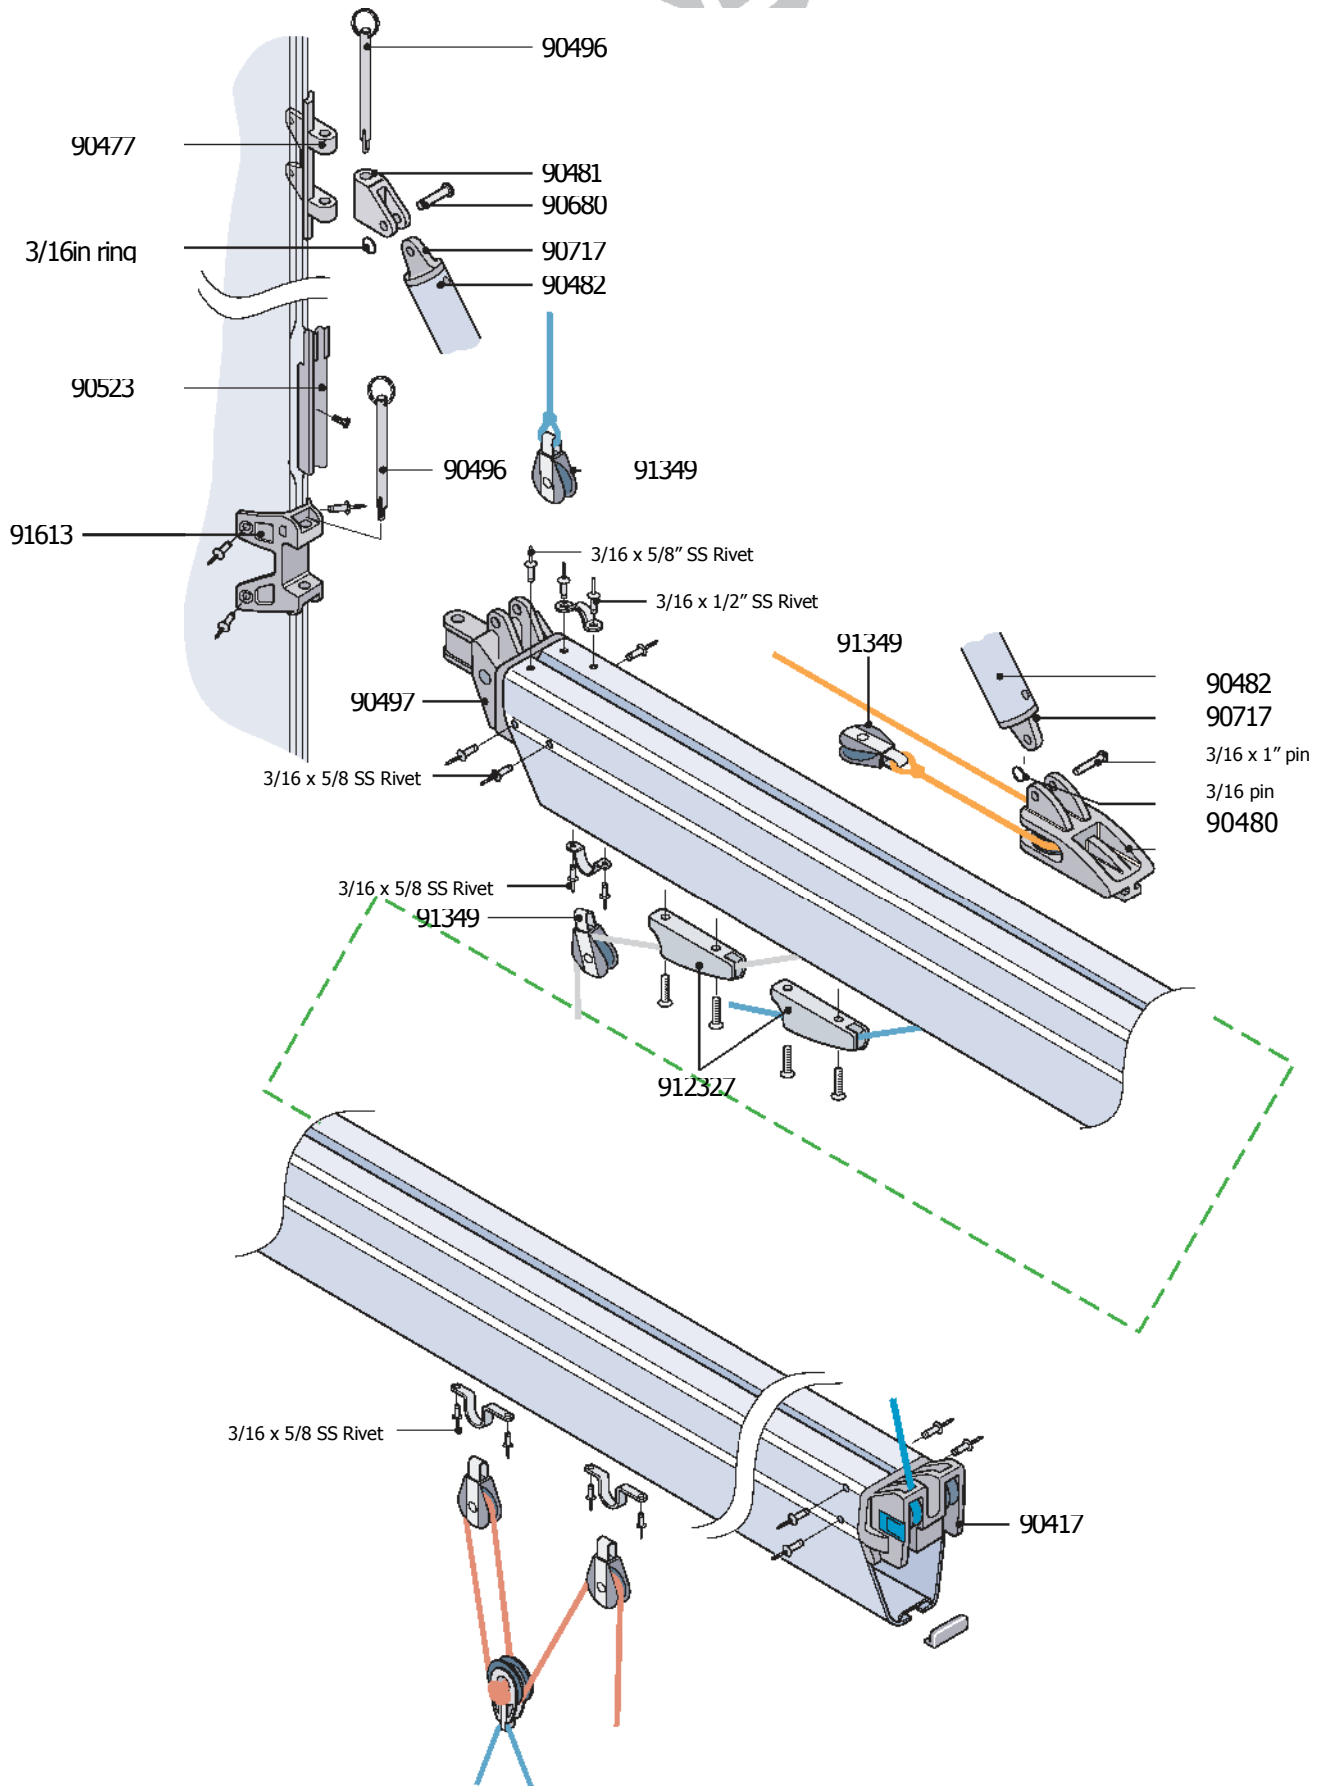

Vago Sails and Spars

Vago Hull & Deck Fittings

Vago Deck Fittings & Mast Step

Vago Mast Fittings

Vago Mast Fittings

Vago Boom and Gnav System

Vago Rigging and Trapeze Kit

Vago Mainsheet and Sail Controls

Vago Rudder and Transom Fittings

Vago Technical Information

Hull Weight	233.69 lbs	106 KG
LOA	13.78 ft	4.20 m
Beam	5.12 ft	1.56 m
Draft	3.77 ft	1.15 m
Main Sail Area	81.38 sq ft	7.56 sq m
Jib Sail Area	29.92 sq ft	2.78 sq m
Spinnaker Sail Area	116.79 sq ft	10.85 sq m
Race Main Sail Area	100.21 sq ft	9.31 sq m
Race Spinnaker Sail Area	129.92 sq ft	12.07 sq m

Vago Line Package

Description	Diameter (in)	Diameter (mm)	Type	Length	Quantity
Centerboard Retainer	1/4 in	6mm	shockcord	2.5 ft	1
Centerboard Rope Handle	3/16 in	5mm	prestretch	1 ft	1
Cunningham Control Line	5/32 in	4mm	prestretch	11.5 ft	1
Cunningham Strop	5/32 in	4mm	prestretch	2 ft	1
Forestay Strop	1/8 in	3mm	Dyneema	4.5 ft	1
Hiking Strap Retainer - Aft	3/16 in	5mm	Spectra	3 ft	1
Hiking Strap Retainer - Front	3/16 in	5mm	Spectra	3.5 ft	1
Hiking Strap Shockcord	3/16 in	5mm	shockcord	4 ft	1
Jib Halyard Purchase	5/32 in	4mm	prestretch	10 ft	1
Lower Shroud Mast Strop	1/8 in	3mm	Dyneema	2.5 ft	2
Lower Shroud Strop	1/8 in	3mm	Dyneema	2.5 ft	2
Main Halyard	3/16 in	5mm	prestretch	43	1
Mainsheet Bridle	5/32 in	4mm	Dyneema	6 ft	1
Outhaul	5/32 in	4mm	prestretch	11.5 ft	1
Reef Line - Aft	1/8 in	4mm	prestretch	32 ft	1
Reef Line - Forward	5/32 in	4mm	prestretch	32 ft	1
Righting Line	5/32 in	4mm	prestretch	6.5 ft	2
Righting Line Shockcord	3/16 in	5mm	shockcord	4 ft	2
Rudder Downhaul	3/16 in	5mm	prestretch	7 ft	1
Spinnaker Halyard	5/32 in	4mm	prestretch	46 ft	1
Trapeze Adjuster	3/16 in	5mm	prestretch	10 ft	2
Trapeze Shockcord	3/16 in	5mm	shockcord	14 ft	1
Vang Control Line	5/32 in	4mm	prestretch	20 ft	1
Vang Primary	5/32 in	4mm	prestretch	7 ft	1
Sheets					
Jibsheet	9/32 in	7mm	braid on braid	22 ft	1
Mainsheet	9/32 in	7mm	braid on braid	22 ft	1
Spinnaker Sheet	1/4 in	6mm	braid on braid	35 ft	1