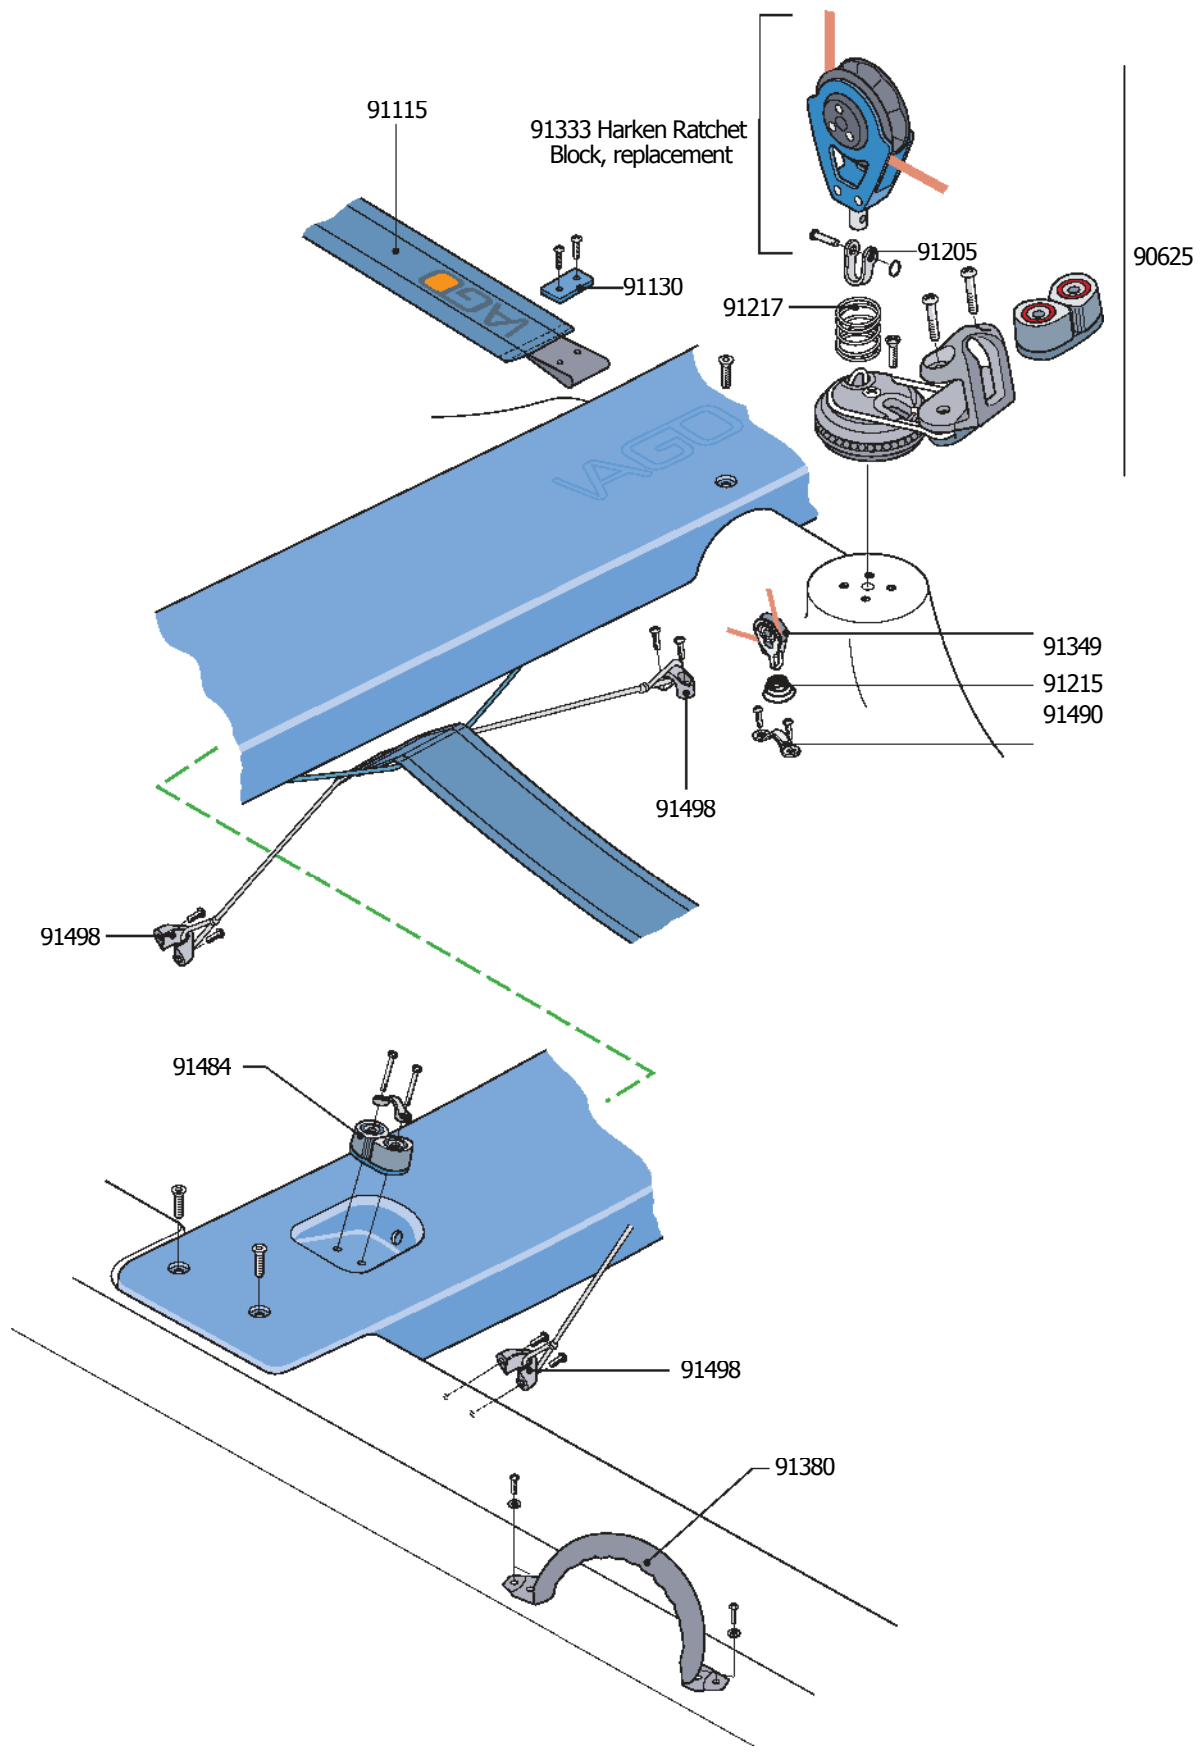

Vago Sails and Spars

Vago Hull & Deck Fittings

Vago Deck Fittings & Mast Step

Vago Mast Fittings

Vago Mast Fittings

Vago Boom and Gnav System

Vago Rigging and Trapeze Kit

Vago Mainsheet and Sail Controls

Vago Rudder and Transom Fittings

Vago Technical Information

Hull Weight	233.69 lbs	106 KG
LOA	13.78 ft	4.20 m
Beam	5.12 ft	1.56 m
Draft	3.77 ft	1.15 m
Main Sail Area	81.38 sq ft	7.56 sq m
Jib Sail Area	29.92 sq ft	2.78 sq m
Spinnaker Sail Area	116.79 sq ft	10.85 sq m
Race Main Sail Area	100.21 sq ft	9.31 sq m
Race Spinnaker Sail Area	129.92 sq ft	12.07 sq m

Vago Line Package

Description	Diameter (in)	Diameter (mm)	Type	Length	Quantity
Centerboard Retainer	1/4 in	6mm	shockcord	2.5 ft	1
Centerboard Rope Handle	3/16 in	5mm	prestretch	1 ft	1
Cunningham Control Line	5/32 in	4mm	prestretch	11.5 ft	1
Cunningham Strop	5/32 in	4mm	prestretch	2 ft	1
Forestay Strop	1/8 in	3mm	Dyneema	4.5 ft	1
Hiking Strap Retainer - Aft	3/16 in	5mm	Spectra	3 ft	1
Hiking Strap Retainer - Front	3/16 in	5mm	Spectra	3.5 ft	1
Hiking Strap Shockcord	3/16 in	5mm	shockcord	4 ft	1
Jib Halyard Purchase	5/32 in	4mm	prestretch	10 ft	1
Lower Shroud Mast Strop	1/8 in	3mm	Dyneema	2.5 ft	2
Lower Shroud Strop	1/8 in	3mm	Dyneema	2.5 ft	2
Main Halyard	3/16 in	5mm	prestretch	43	1
Mainsheet Bridle	5/32 in	4mm	Dyneema	6 ft	1
Outhaul	5/32 in	4mm	prestretch	11.5 ft	1
Reef Line - Aft	1/8 in	4mm	prestretch	32 ft	1
Reef Line - Forward	5/32 in	4mm	prestretch	32 ft	1
Righting Line	5/32 in	4mm	prestretch	6.5 ft	2
Righting Line Shockcord	3/16 in	5mm	shockcord	4 ft	2
Rudder Downhaul	3/16 in	5mm	prestretch	7 ft	1
Spinnaker Halyard	5/32 in	4mm	prestretch	46 ft	1
Trapeze Adjuster	3/16 in	5mm	prestretch	10 ft	2
Trapeze Shockcord	3/16 in	5mm	shockcord	14 ft	1
Vang Control Line	5/32 in	4mm	prestretch	20 ft	1
Vang Primary	5/32 in	4mm	prestretch	7 ft	1
Sheets					
Jibsheet	9/32 in	7mm	braid on braid	22 ft	1
Mainsheet	9/32 in	7mm	braid on braid	22 ft	1
Spinnaker Sheet	1/4 in	6mm	braid on braid	35 ft	1