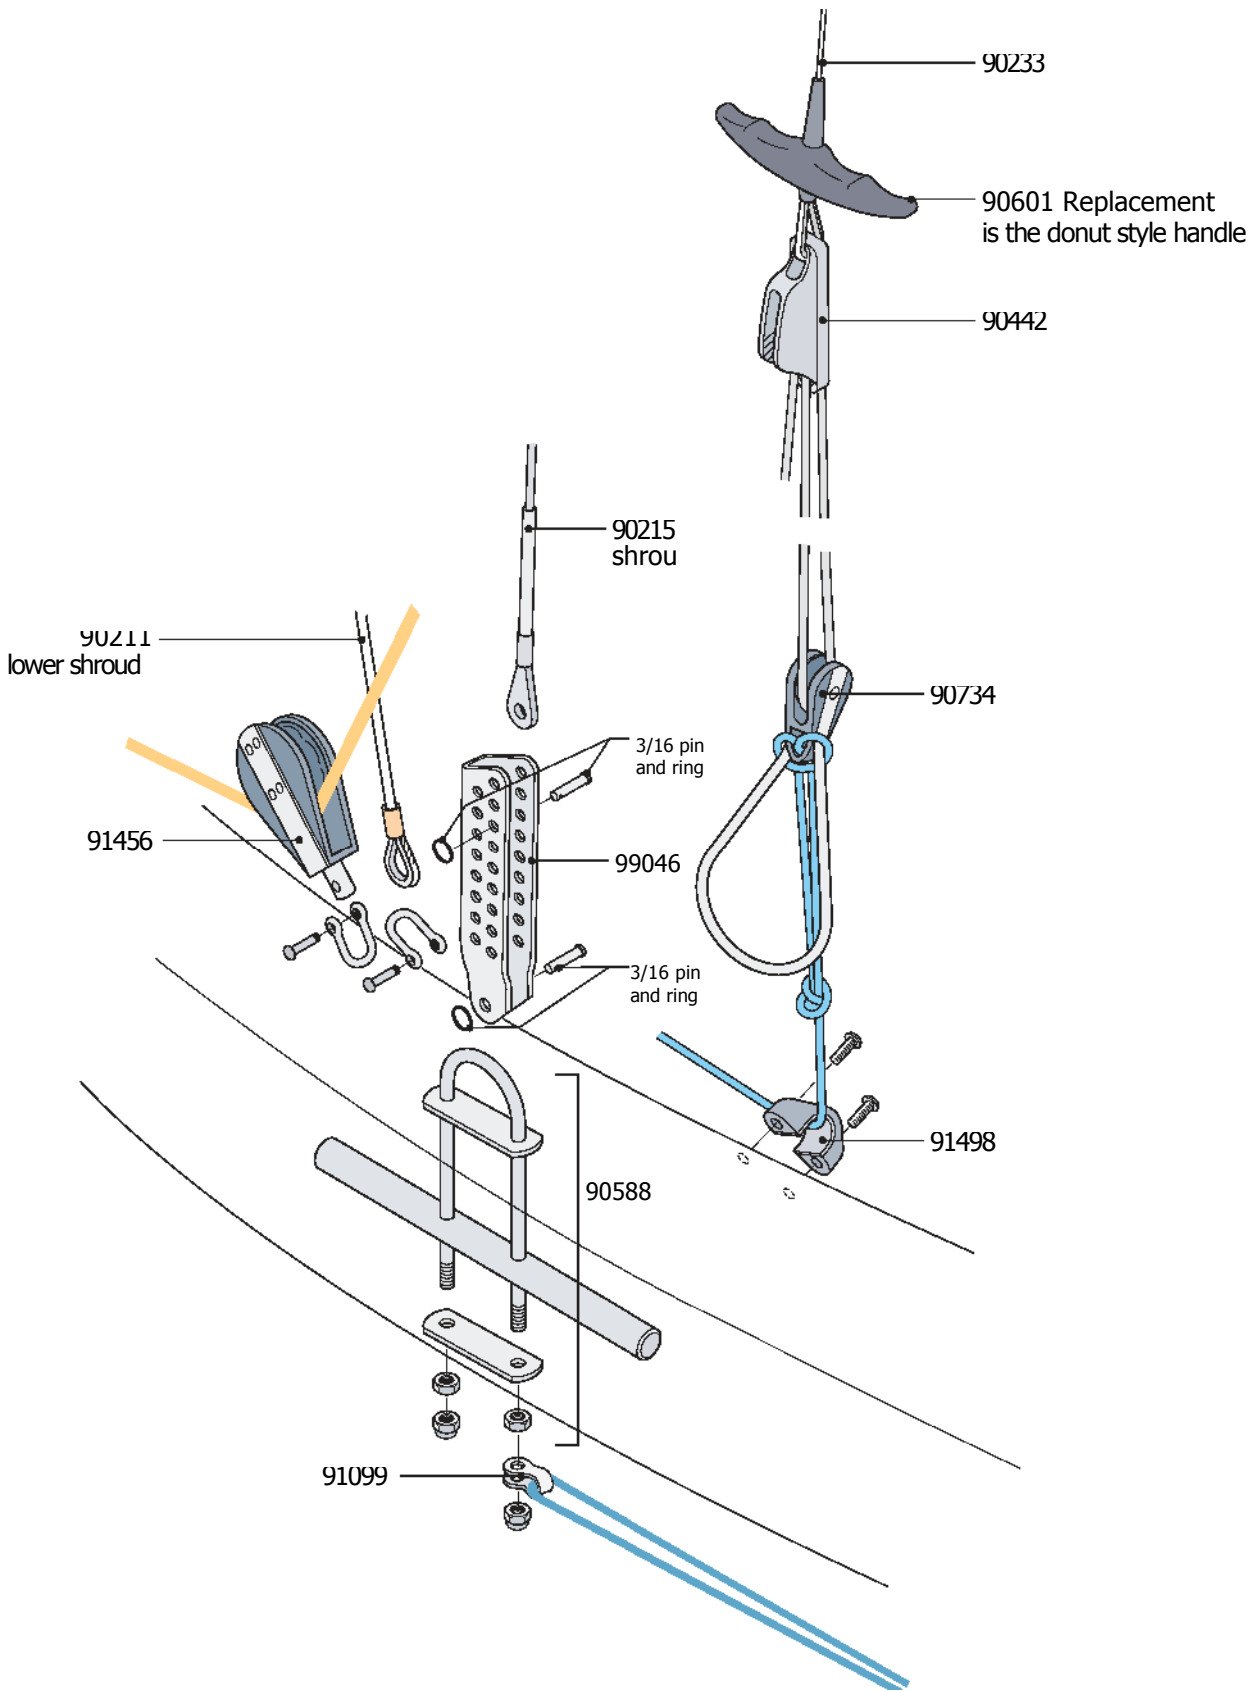

Vago Sails and Spars

Vago Hull & Deck Fittings

Vago Deck Fittings & Mast Step

Vago Mast Fittings

Vago Mast Fittings

Vago Boom and Gnav System

Vago Rigging and Trapeze Kit

Vago Mainsheet and Sail Controls

Vago Rudder and Transom Fittings

Vago Technical Information

Hull Weight	233.69 lbs	106 KG
LOA	13.78 ft	4.20 m
Beam	5.12 ft	1.56 m
Draft	3.77 ft	1.15 m
Main Sail Area	81.38 sq ft	7.56 sq m
Jib Sail Area	29.92 sq ft	2.78 sq m
Spinnaker Sail Area	116.79 sq ft	10.85 sq m
Race Main Sail Area	100.21 sq ft	9.31 sq m
Race Spinnaker Sail Area	129.92 sq ft	12.07 sq m

Vago Line Package

Description	Diameter (in)	Diameter (mm)	Type	Length	Quantity
Centerboard Retainer	1/4 in	6mm	shockcord	2.5 ft	1
Centerboard Rope Handle	3/16 in	5mm	prestretch	1 ft	1
Cunningham Control Line	5/32 in	4mm	prestretch	11.5 ft	1
Cunningham Strop	5/32 in	4mm	prestretch	2 ft	1
Forestay Strop	1/8 in	3mm	Dyneema	4.5 ft	1
Hiking Strap Retainer - Aft	3/16 in	5mm	Spectra	3 ft	1
Hiking Strap Retainer - Front	3/16 in	5mm	Spectra	3.5 ft	1
Hiking Strap Shockcord	3/16 in	5mm	shockcord	4 ft	1
Jib Halyard Purchase	5/32 in	4mm	prestretch	10 ft	1
Lower Shroud Mast Strop	1/8 in	3mm	Dyneema	2.5 ft	2
Lower Shroud Strop	1/8 in	3mm	Dyneema	2.5 ft	2
Main Halyard	3/16 in	5mm	prestretch	43	1
Mainsheet Bridle	5/32 in	4mm	Dyneema	6 ft	1
Outhaul	5/32 in	4mm	prestretch	11.5 ft	1
Reef Line - Aft	1/8 in	4mm	prestretch	32 ft	1
Reef Line - Forward	5/32 in	4mm	prestretch	32 ft	1
Righting Line	5/32 in	4mm	prestretch	6.5 ft	2
Righting Line Shockcord	3/16 in	5mm	shockcord	4 ft	2
Rudder Downhaul	3/16 in	5mm	prestretch	7 ft	1
Spinnaker Halyard	5/32 in	4mm	prestretch	46 ft	1
Trapeze Adjuster	3/16 in	5mm	prestretch	10 ft	2
Trapeze Shockcord	3/16 in	5mm	shockcord	14 ft	1
Vang Control Line	5/32 in	4mm	prestretch	20 ft	1
Vang Primary	5/32 in	4mm	prestretch	7 ft	1
Sheets					
Jibsheet	9/32 in	7mm	braid on braid	22 ft	1
Mainsheet	9/32 in	7mm	braid on braid	22 ft	1
Spinnaker Sheet	1/4 in	6mm	braid on braid	35 ft	1