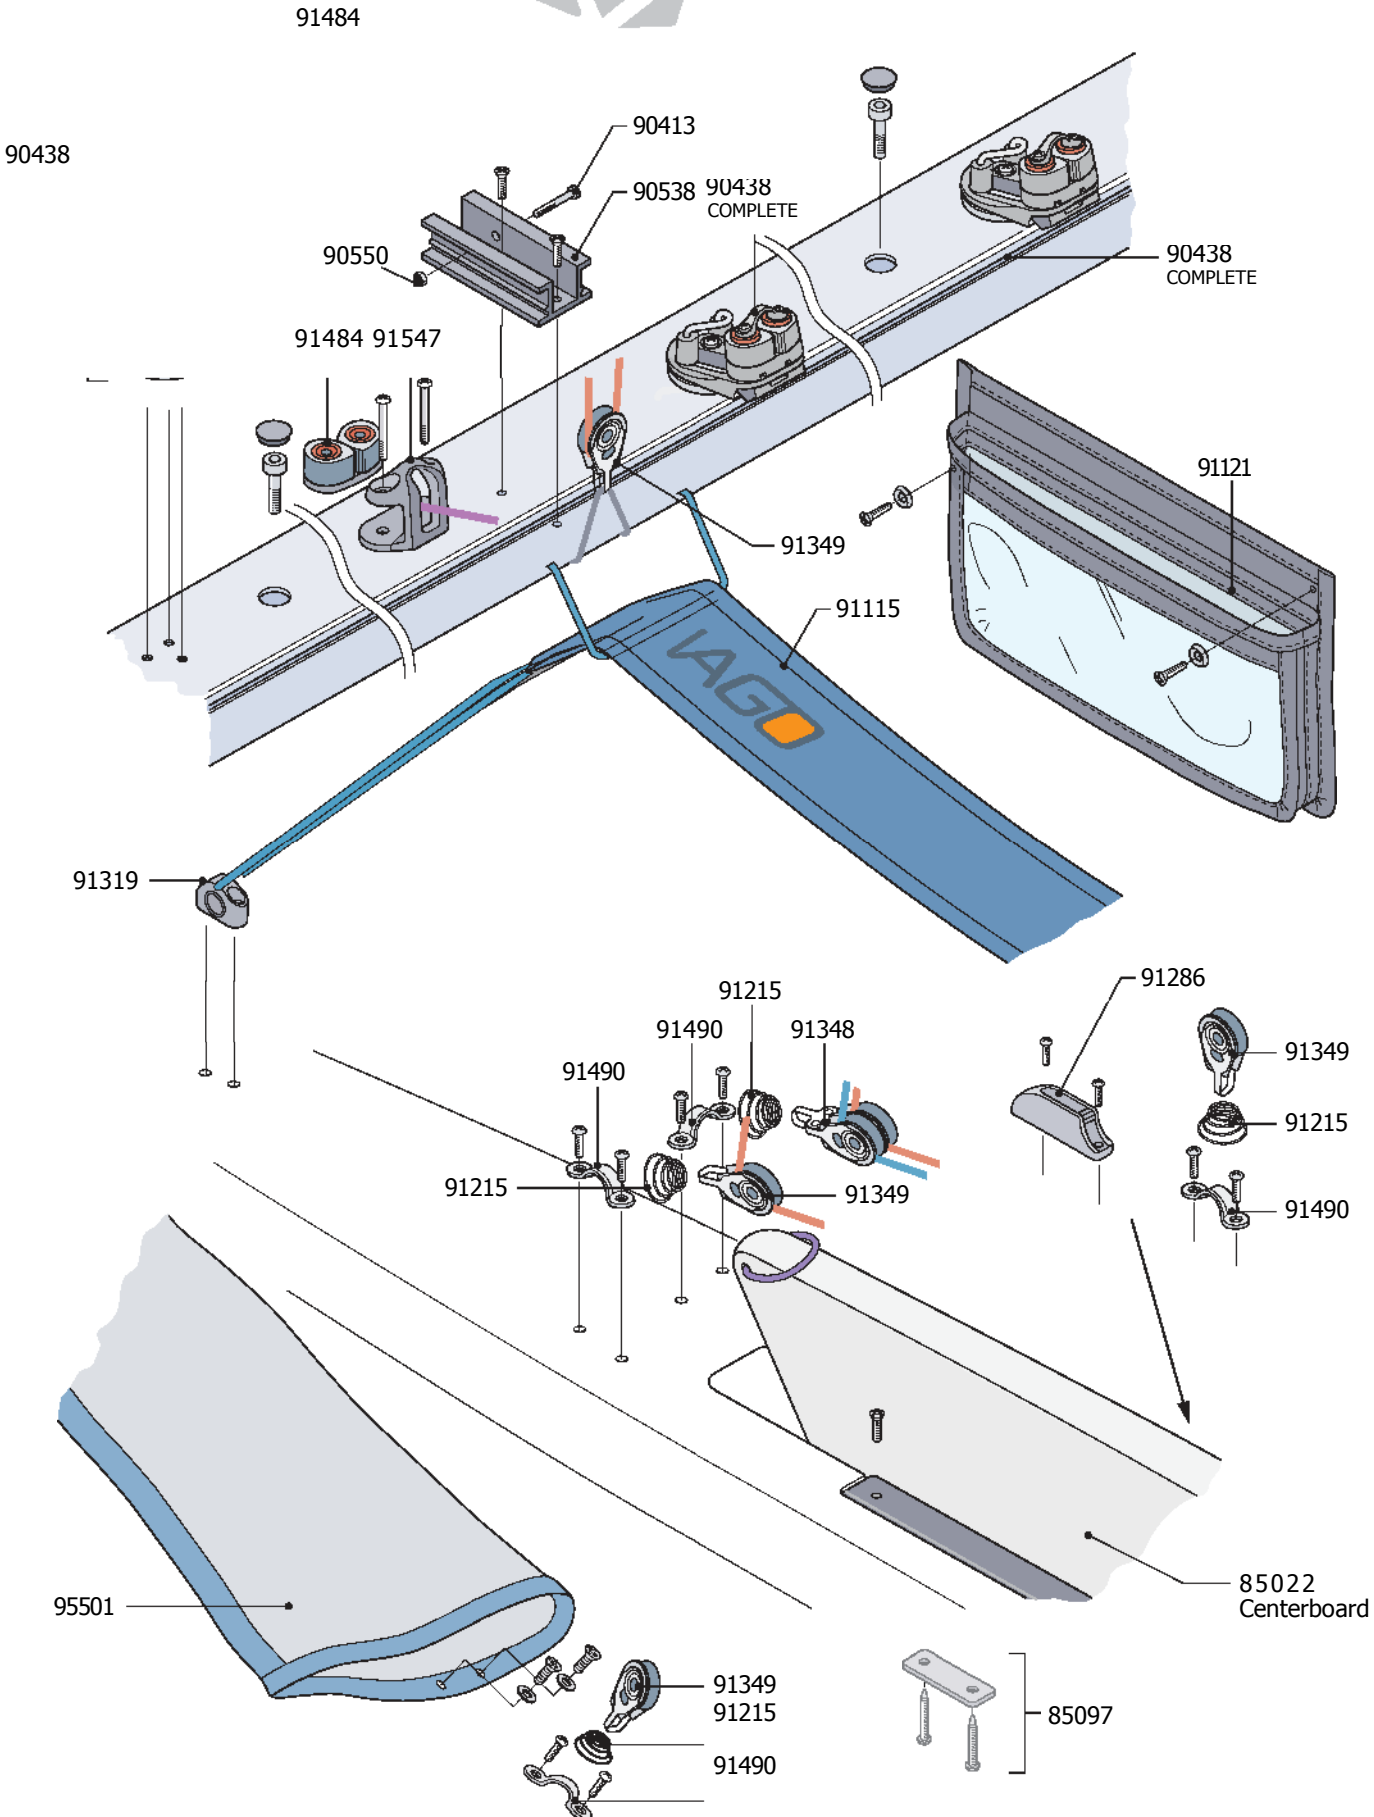

Vago Sails and Spars

Vago Hull & Deck Fittings

Vago Deck Fittings & Mast Step

Vago Mast Fittings

Vago Mast Fittings

Vago Boom and Gnav System

Vago Rigging and Trapeze Kit

Vago Mainsheet and Sail Controls

Vago Rudder and Transom Fittings

Vago Technical Information

Hull Weight	233.69 lbs	106 KG
LOA	13.78 ft	4.20 m
Beam	5.12 ft	1.56 m
Draft	3.77 ft	1.15 m
Main Sail Area	81.38 sq ft	7.56 sq m
Jib Sail Area	29.92 sq ft	2.78 sq m
Spinnaker Sail Area	116.79 sq ft	10.85 sq m
Race Main Sail Area	100.21 sq ft	9.31 sq m
Race Spinnaker Sail Area	129.92 sq ft	12.07 sq m

Vago Line Package

Description	Diameter (in)	Diameter (mm)	Type	Length	Quantity
Centerboard Retainer	1/4 in	6mm	shockcord	2.5 ft	1
Centerboard Rope Handle	3/16 in	5mm	prestretch	1 ft	1
Cunningham Control Line	5/32 in	4mm	prestretch	11.5 ft	1
Cunningham Strop	5/32 in	4mm	prestretch	2 ft	1
Forestay Strop	1/8 in	3mm	Dyneema	4.5 ft	1
Hiking Strap Retainer - Aft	3/16 in	5mm	Spectra	3 ft	1
Hiking Strap Retainer - Front	3/16 in	5mm	Spectra	3.5 ft	1
Hiking Strap Shockcord	3/16 in	5mm	shockcord	4 ft	1
Jib Halyard Purchase	5/32 in	4mm	prestretch	10 ft	1
Lower Shroud Mast Strop	1/8 in	3mm	Dyneema	2.5 ft	2
Lower Shroud Strop	1/8 in	3mm	Dyneema	2.5 ft	2
Main Halyard	3/16 in	5mm	prestretch	43	1
Mainsheet Bridle	5/32 in	4mm	Dyneema	6 ft	1
Outhaul	5/32 in	4mm	prestretch	11.5 ft	1
Reef Line - Aft	1/8 in	4mm	prestretch	32 ft	1
Reef Line - Forward	5/32 in	4mm	prestretch	32 ft	1
Righting Line	5/32 in	4mm	prestretch	6.5 ft	2
Righting Line Shockcord	3/16 in	5mm	shockcord	4 ft	2
Rudder Downhaul	3/16 in	5mm	prestretch	7 ft	1
Spinnaker Halyard	5/32 in	4mm	prestretch	46 ft	1
Trapeze Adjuster	3/16 in	5mm	prestretch	10 ft	2
Trapeze Shockcord	3/16 in	5mm	shockcord	14 ft	1
Vang Control Line	5/32 in	4mm	prestretch	20 ft	1
Vang Primary	5/32 in	4mm	prestretch	7 ft	1
Sheets					
Jibsheet	9/32 in	7mm	braid on braid	22 ft	1
Mainsheet	9/32 in	7mm	braid on braid	22 ft	1
Spinnaker Sheet	1/4 in	6mm	braid on braid	35 ft	1