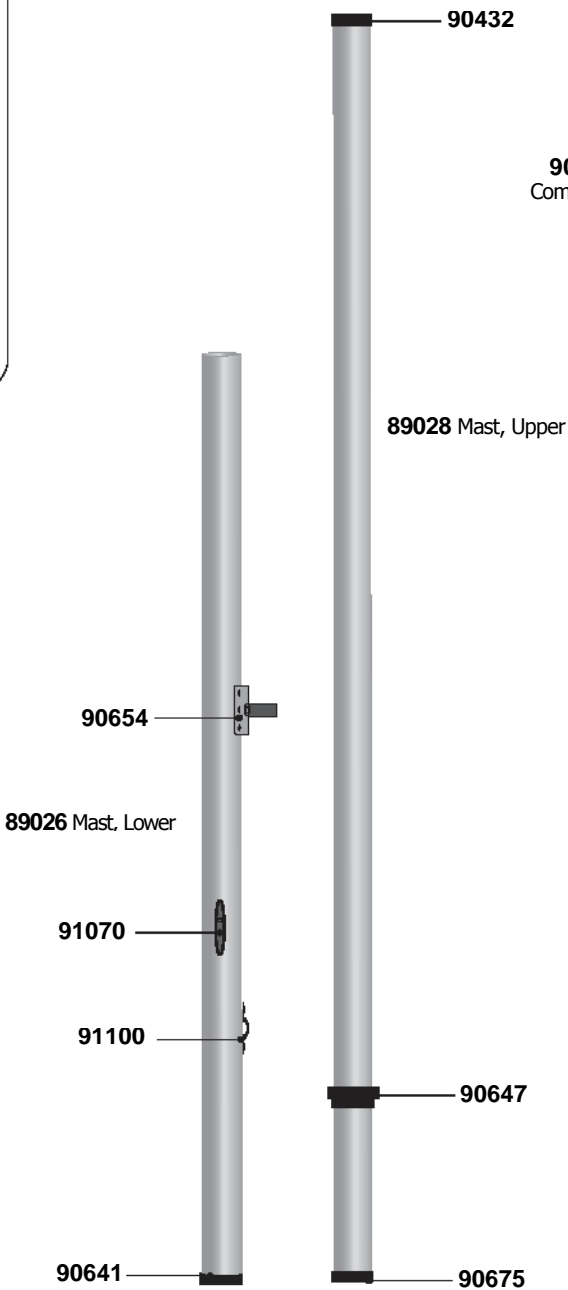

# Zuma Hull and Deck

- Drain Plugs**  
 91090 Grey, Holt Allen  
 91085 Black, Beckson, CURRENT  
 91093 White, bayonette  
 91086 Black, RWO

85104 Complete Rudder Assembly  
85182 Complete Tiller Assembly with Extension

## Zuma Technical Information

Hull Weight	130 lbs	58.97 KG
LOA	12.9 ft	3.93 m
Beam	5 ft	1.52 m
Draft	3.2 ft	1.03 m
Sail Area	65 sq ft	6.04 sq m

### Zuma Line Specifications

Description	Diameter (in)	Diameter (mm)	Type	Length	Quantity
Mainsheet	3/8 in	8mm	Flair	35 ft	1
Cunningham	3/16 in	5mm prestretch		6 ft	1
Outhaul	3/16 in	5mm prestretch		8 ft	1
Daggerboard Retainer	3/16 in	5mm shockcord		5 ft	1
Clew Tie Down	5/32 in	4mm prestretch		2 ft	1
Traveller	3/16 in	5mm prestretch		5 ft	1
Vang	3/16 in	5mm prestretch		10 ft	1
Main Halyard	3/16 in	5mm prestretch		35 ft	1

91171	PLUG, BAILER, 5/16	4.00
91203	SHACKLE, TWIST, 3/16"	6.15
91205	SHACKLE, W/PIN&RING, 3/16"	3.60
91209	SNUBBER, KIT, ZUMA	7.95
91245	BLOCK, TRAVELER, SMALL, BLUE	15.00
91279	BLOCK, RATCHET, NAUTEC, RED	54.00
91304	NUT, CAPTIVE (10)	12.80
91305	MAINSHEET SWIVEL BASE, HARKEN	111.00
91306	SCREWS - PKG 10	4.40
91307	GRABRAIL, GREY	21.00
91308	FAIRLEAD, BLUE	3.35
91325	DECKPLATE, 4", RWO, WHITE	11.85
91327	CLEAT, CLAM, ALUMINUM	14.35
91330	BLOCK, MICRO, FIDDLE, WITH JAM	25.00
91336	BLOCK, MICRO, SINGLE W/BECKET	11.80
<b>Sails</b>		
94800	SAIL, ZUMA, NEVIS	458.50
94802	SAIL, ZUMA, PRUSSIAN	458.50
95866	BATTEN SET, LASER	32.00
<b>Spars</b>		
89026	MAST, ZUMA, LOWER	214.00
89028	MAST, ZUMA, UPPER	171.00
89417	BOOM, ZUMA	257.50
90432	CAP, MAST, TOP, ZUMA	22.00
90641	MAST PLUG, RADIAL LOWER/ZUMA	18.30
90647	CONNECTOR SLEEVE KIT, BLUE	9.35
90654	GOOSENECK KIT, LASER	51.00
90655	END PLUG	6.40
90666	GOOSENECK PLUG, LASER, BLUE	7.70
90675	CONNECTOR PLUG KIT, BLUE	9.25