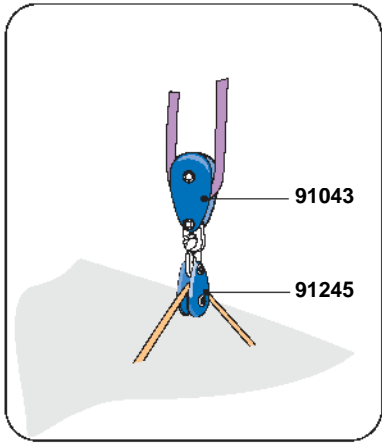

# Zuma Hull and Deck

- Drain Plugs**  
 91090 Grey, Holt Allen  
 91085 Black, Beckson, CURRENT  
 91093 White, bayonette  
 91086 Black, RWO

85104 Complete Rudder Assembly  
85182 Complete Tiller Assembly with Extension

## Zuma Technical Information

Hull Weight	130 lbs	58.97 KG
LOA	12.9 ft	3.93 m
Beam	5 ft	1.52 m
Draft	3.2 ft	1.03 m
Sail Area	65 sq ft	6.04 sq m

### Zuma Line Specifications

Description	Diameter (in)	Diameter (mm)	Type	Length	Quantity
Mainsheet	3/8 in	8mm	Flair	35 ft	1
Cunningham	3/16 in	5mm prestretch		6 ft	1
Outhaul	3/16 in	5mm prestretch		8 ft	1
Daggerboard Retainer	3/16 in	5mm shockcord		5 ft	1
Clew Tie Down	5/32 in	4mm prestretch		2 ft	1
Traveller	3/16 in	5mm prestretch		5 ft	1
Vang	3/16 in	5mm prestretch		10 ft	1
Main Halyard	3/16 in	5mm prestretch		35 ft	1