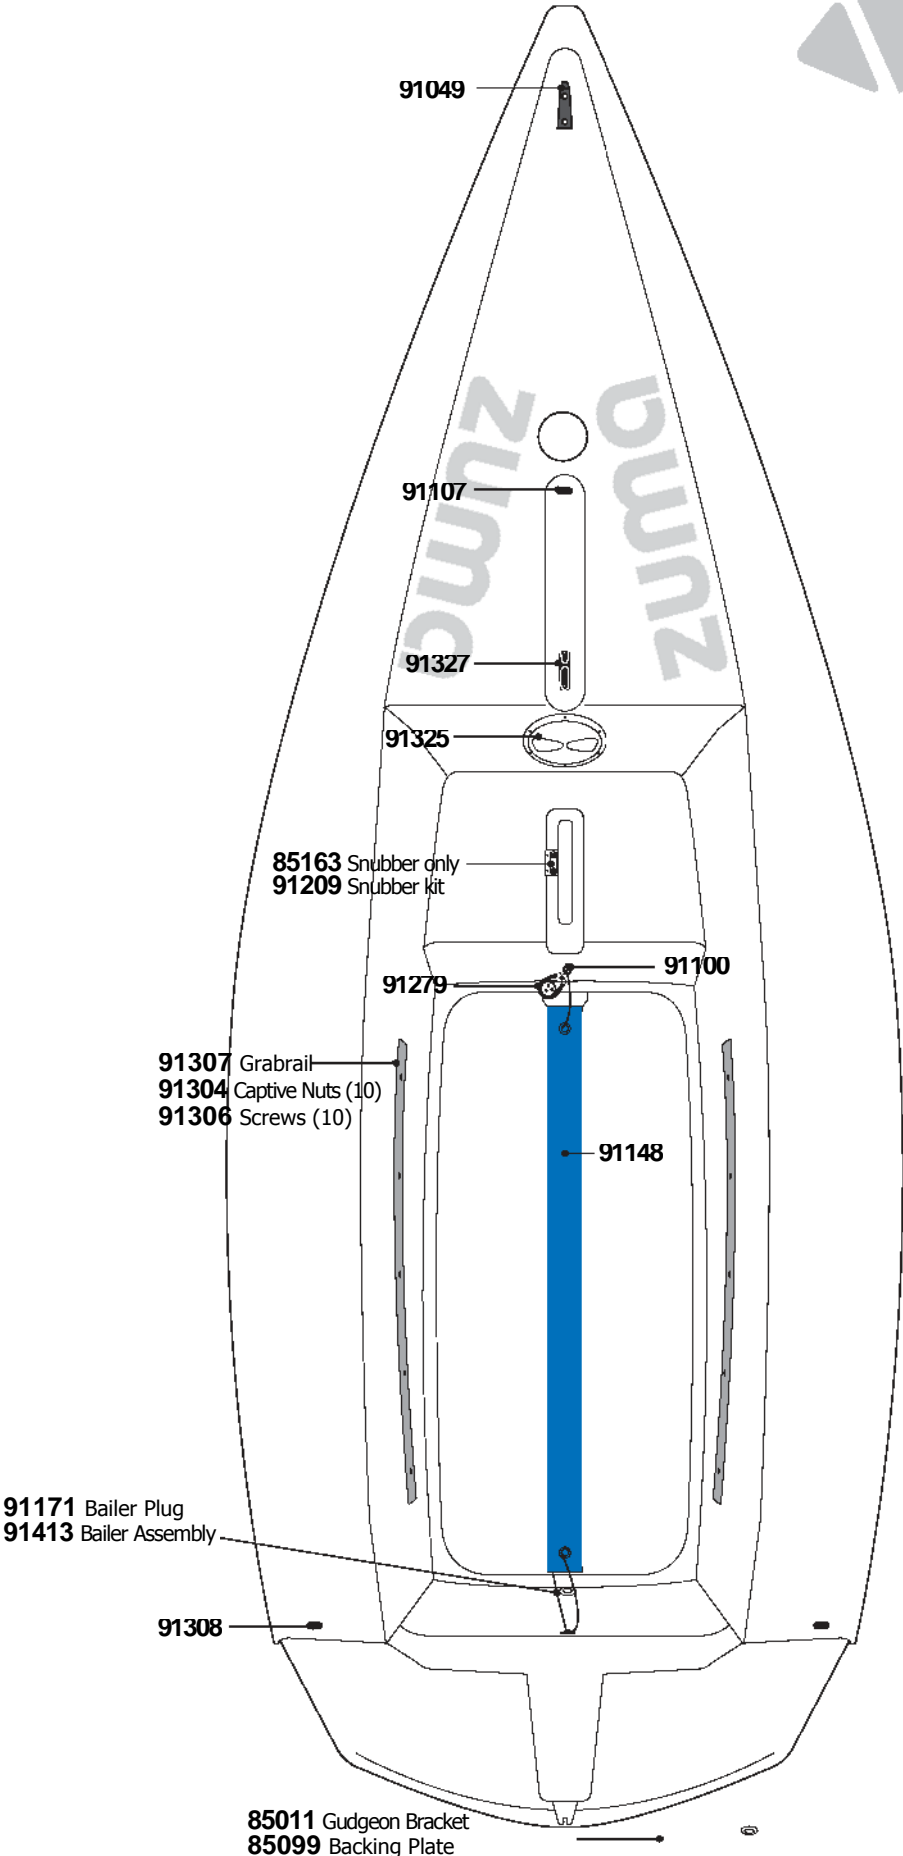

# Zuma Hull and Deck

- Drain Plugs**  
 91090 Grey, Holt Allen  
 91085 Black, Beckson, CURRENT  
 91093 White, bayonette  
 91086 Black, RWO

85104 Complete Rudder Assembly  
85182 Complete Tiller Assembly with Extension

## Zuma Technical Information

Hull Weight	130 lbs	58.97 KG
LOA	12.9 ft	3.93 m
Beam	5 ft	1.52 m
Draft	3.2 ft	1.03 m
Sail Area	65 sq ft	6.04 sq m

### Zuma Line Specifications

Description	Diameter (in)	Diameter (mm)	Type	Length	Quantity
Mainsheet	3/8 in	8mm	Flair	35 ft	1
Cunningham	3/16 in	5mm prestretch		6 ft	1
Outhaul	3/16 in	5mm prestretch		8 ft	1
Daggerboard Retainer	3/16 in	5mm shockcord		5 ft	1
Clew Tie Down	5/32 in	4mm prestretch		2 ft	1
Traveller	3/16 in	5mm prestretch		5 ft	1
Vang	3/16 in	5mm prestretch		10 ft	1
Main Halyard	3/16 in	5mm prestretch		35 ft	1