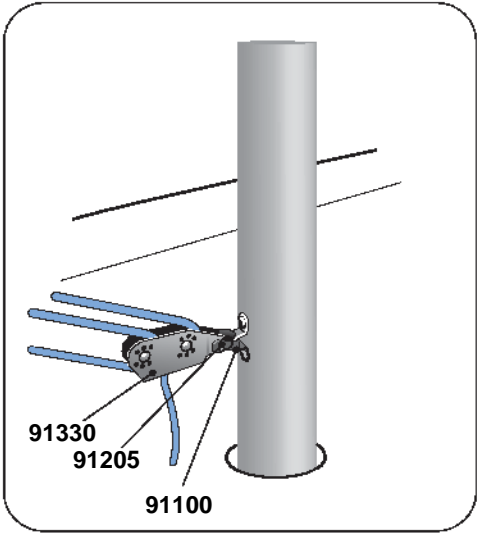

# Zuma Hull and Deck

- Drain Plugs**  
 91090 Grey, Holt Allen  
 91085 Black, Beckson, CURRENT  
 91093 White, bayonette  
 91086 Black, RWO

85104 Complete Rudder Assembly  
85182 Complete Tiller Assembly with Extension

## Zuma Technical Information

Hull Weight	130 lbs	58.97 KG
LOA	12.9 ft	3.93 m
Beam	5 ft	1.52 m
Draft	3.2 ft	1.03 m
Sail Area	65 sq ft	6.04 sq m

### Zuma Line Specifications

Description	Diameter (in)	Diameter (mm)	Type	Length	Quantity
Mainsheet	3/8 in	8mm	Flair	35 ft	1
Cunningham	3/16 in	5mm prestretch		6 ft	1
Outhaul	3/16 in	5mm prestretch		8 ft	1
Daggerboard Retainer	3/16 in	5mm shockcord		5 ft	1
Clew Tie Down	5/32 in	4mm prestretch		2 ft	1
Traveller	3/16 in	5mm prestretch		5 ft	1
Vang	3/16 in	5mm prestretch		10 ft	1
Main Halyard	3/16 in	5mm prestretch		35 ft	1